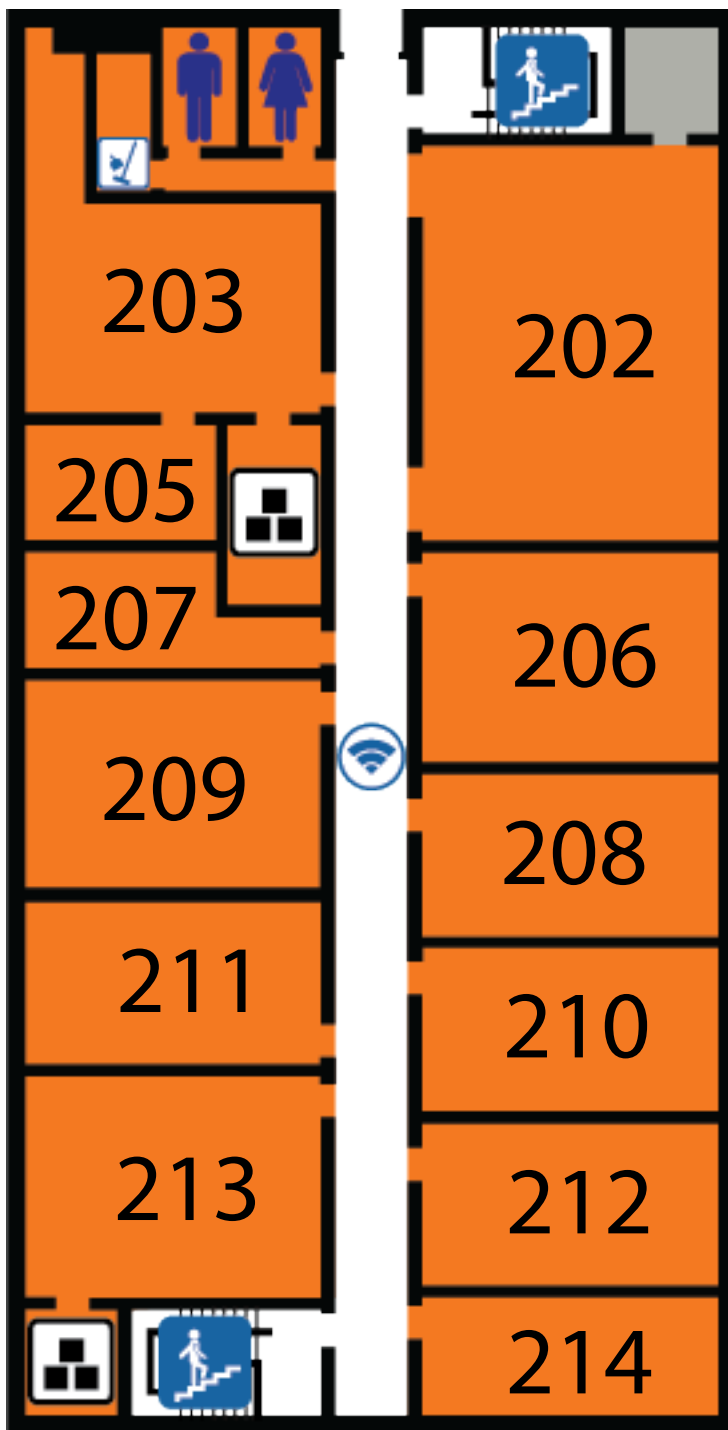

Administration Building Room Numbers

UPPER LEVEL

- 202 - Conference Room
- 203 - Reception/Front Office
- 205 - Paulette Gregory
Church & Membership
Secretary
- 206 - Joe Westfall
Lead Pastor
- 207 - Raymundo Villanueva
Hispanic Pastor
- 208 - Pat McKim
Director of Children's
Ministry
- 209 - Lisa Lail
Church Administrator
- 210 - Monica Childers
Associate Pastor
- 211 - Ron Sinclair
Director of Music &
Creative Arts
- 212 - Jessica Stamey
Associate Director
of Music & Creative Arts
- 213 - The Study
Agape Sunday School Class
- 214 - Andrew Woods
Director of Youth/
College Age Ministry