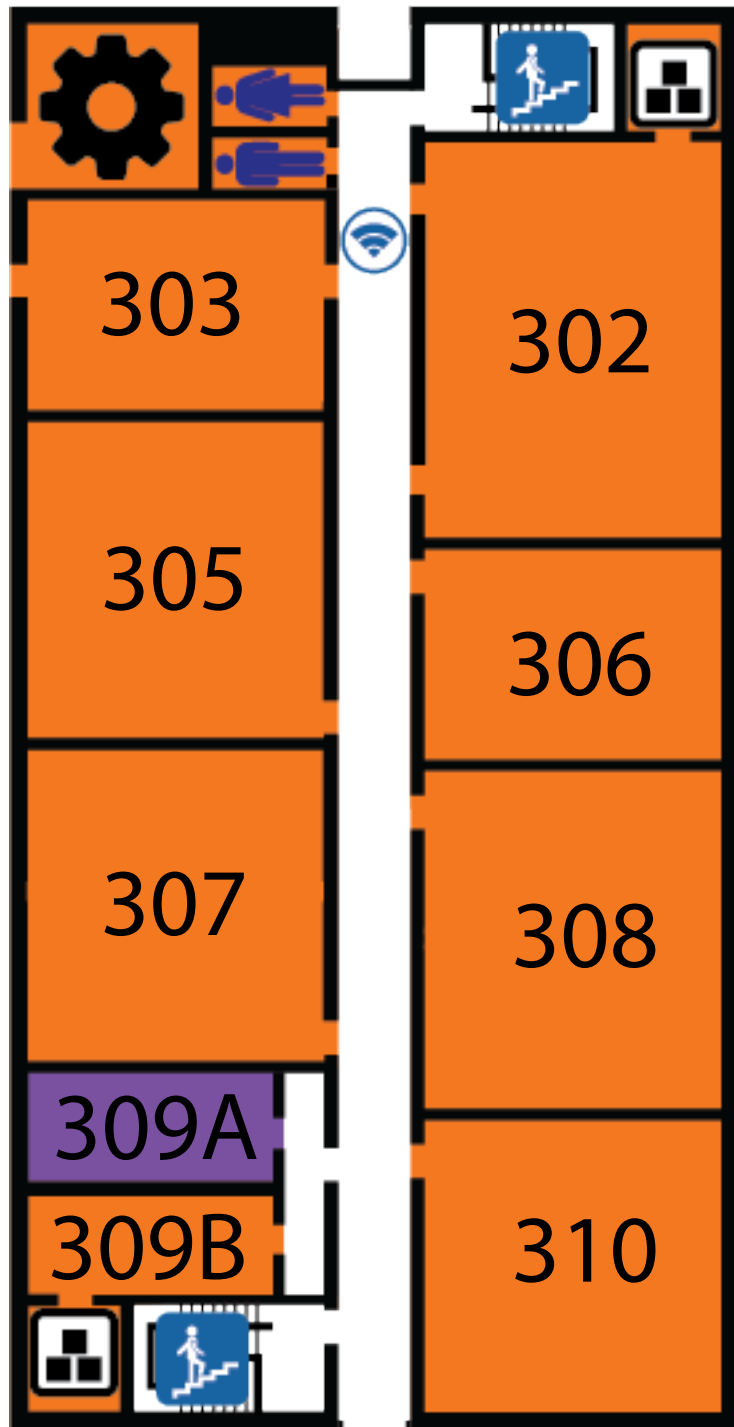

Administration Building Room Numbers

LOWER LEVEL

- 302 - College Connections
Sunday School Class
- 303 - Coffee Area Sundays
- 305 - Hispanic Sunday
School Class
- 309 - A: Suzuki School of the Arts
Administration Office
B: Church Storage
- 310 - Crossroads Sunday
School Class
- 302-310 - Suzuki Private Lessons
- 302-310 - Cub Scouts Mon.