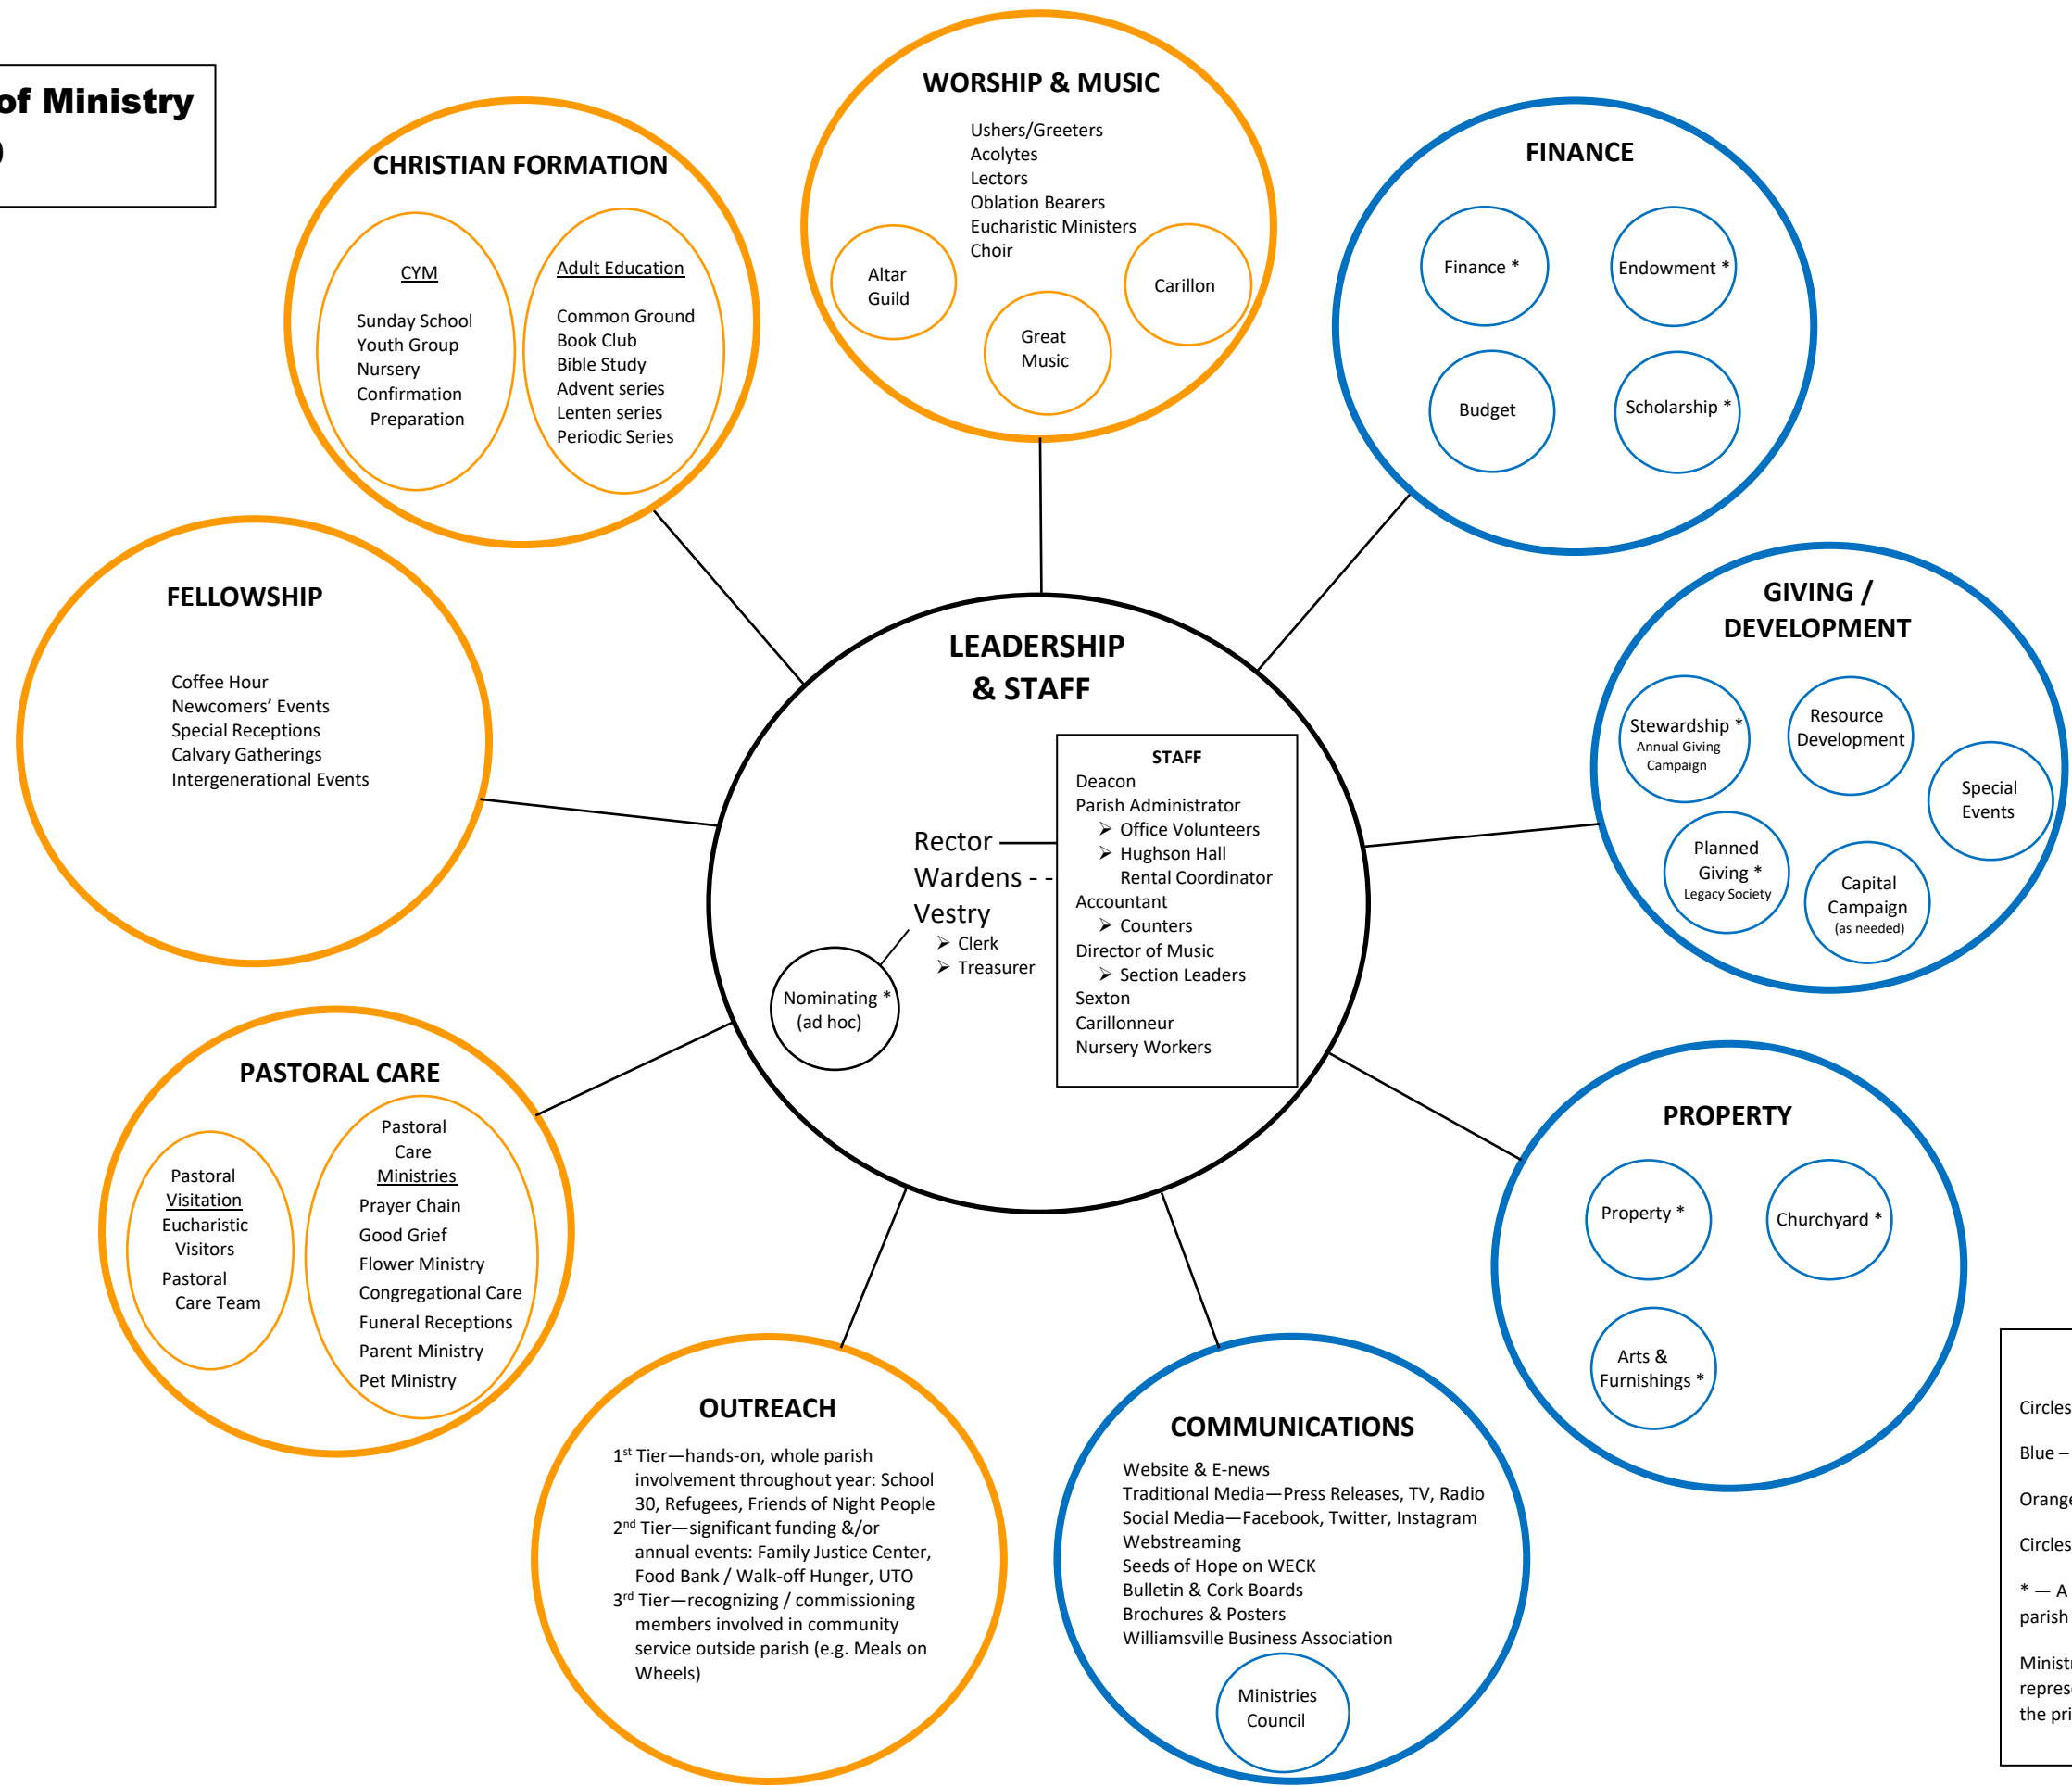

**Calvary Areas of Ministry  
2020**

**LEGEND**

Circles – Areas of Ministry

Blue – Care of the Body (bricks & mortar)

Orange – Care of the Soul (programs & ministries)

Circles / Ovals within Areas of Ministry – committees

\* – A Standing Committee of Calvary Church according to parish by-laws

Ministries Council – a non-decision-making body with a representative from each committee within the church for the primary function of scheduling and communication