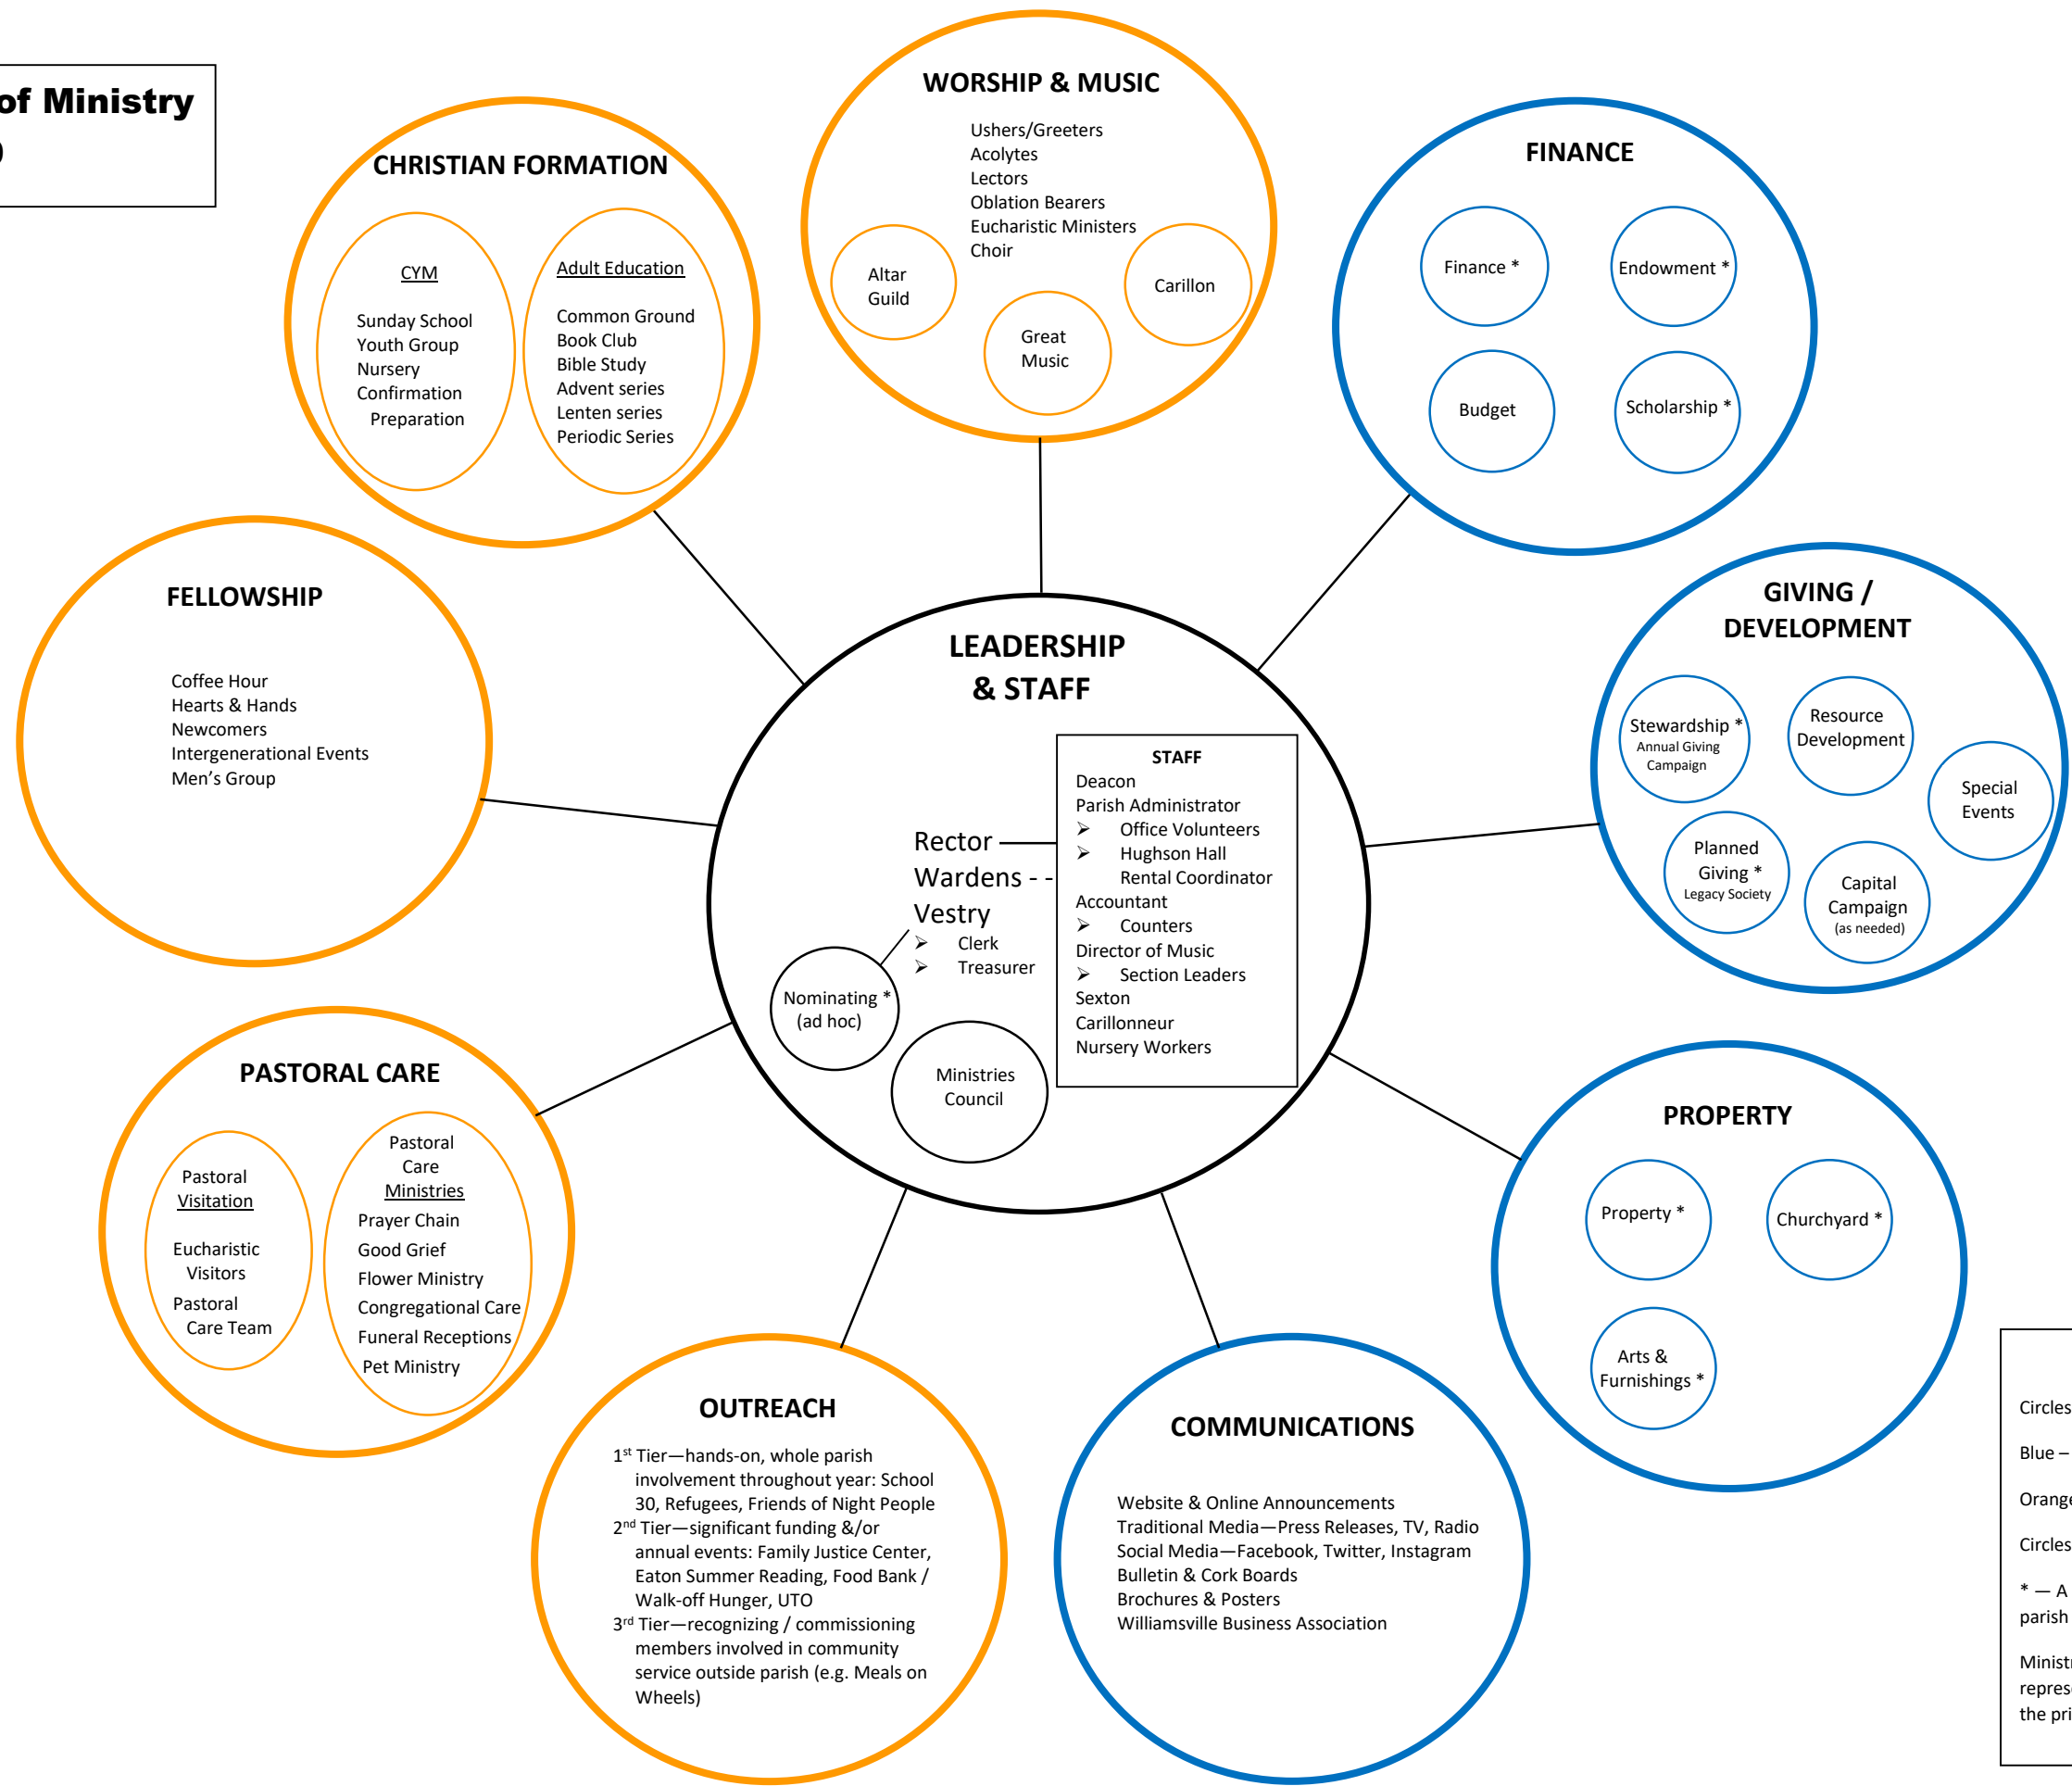

**Calvary Areas of Ministry
2019**

LEGEND

Circles – Areas of Ministry
 Blue – Care of the Body (bricks & mortar)
 Orange – Care of the Soul (programs & ministries)
 Circles / Ovals within Areas of Ministry – committees
 * – A Standing Committee of Calvary Church according to parish by-laws
 Ministries Council – a non-decision-making body with a representative from each committee within the church for the primary function of scheduling and communication