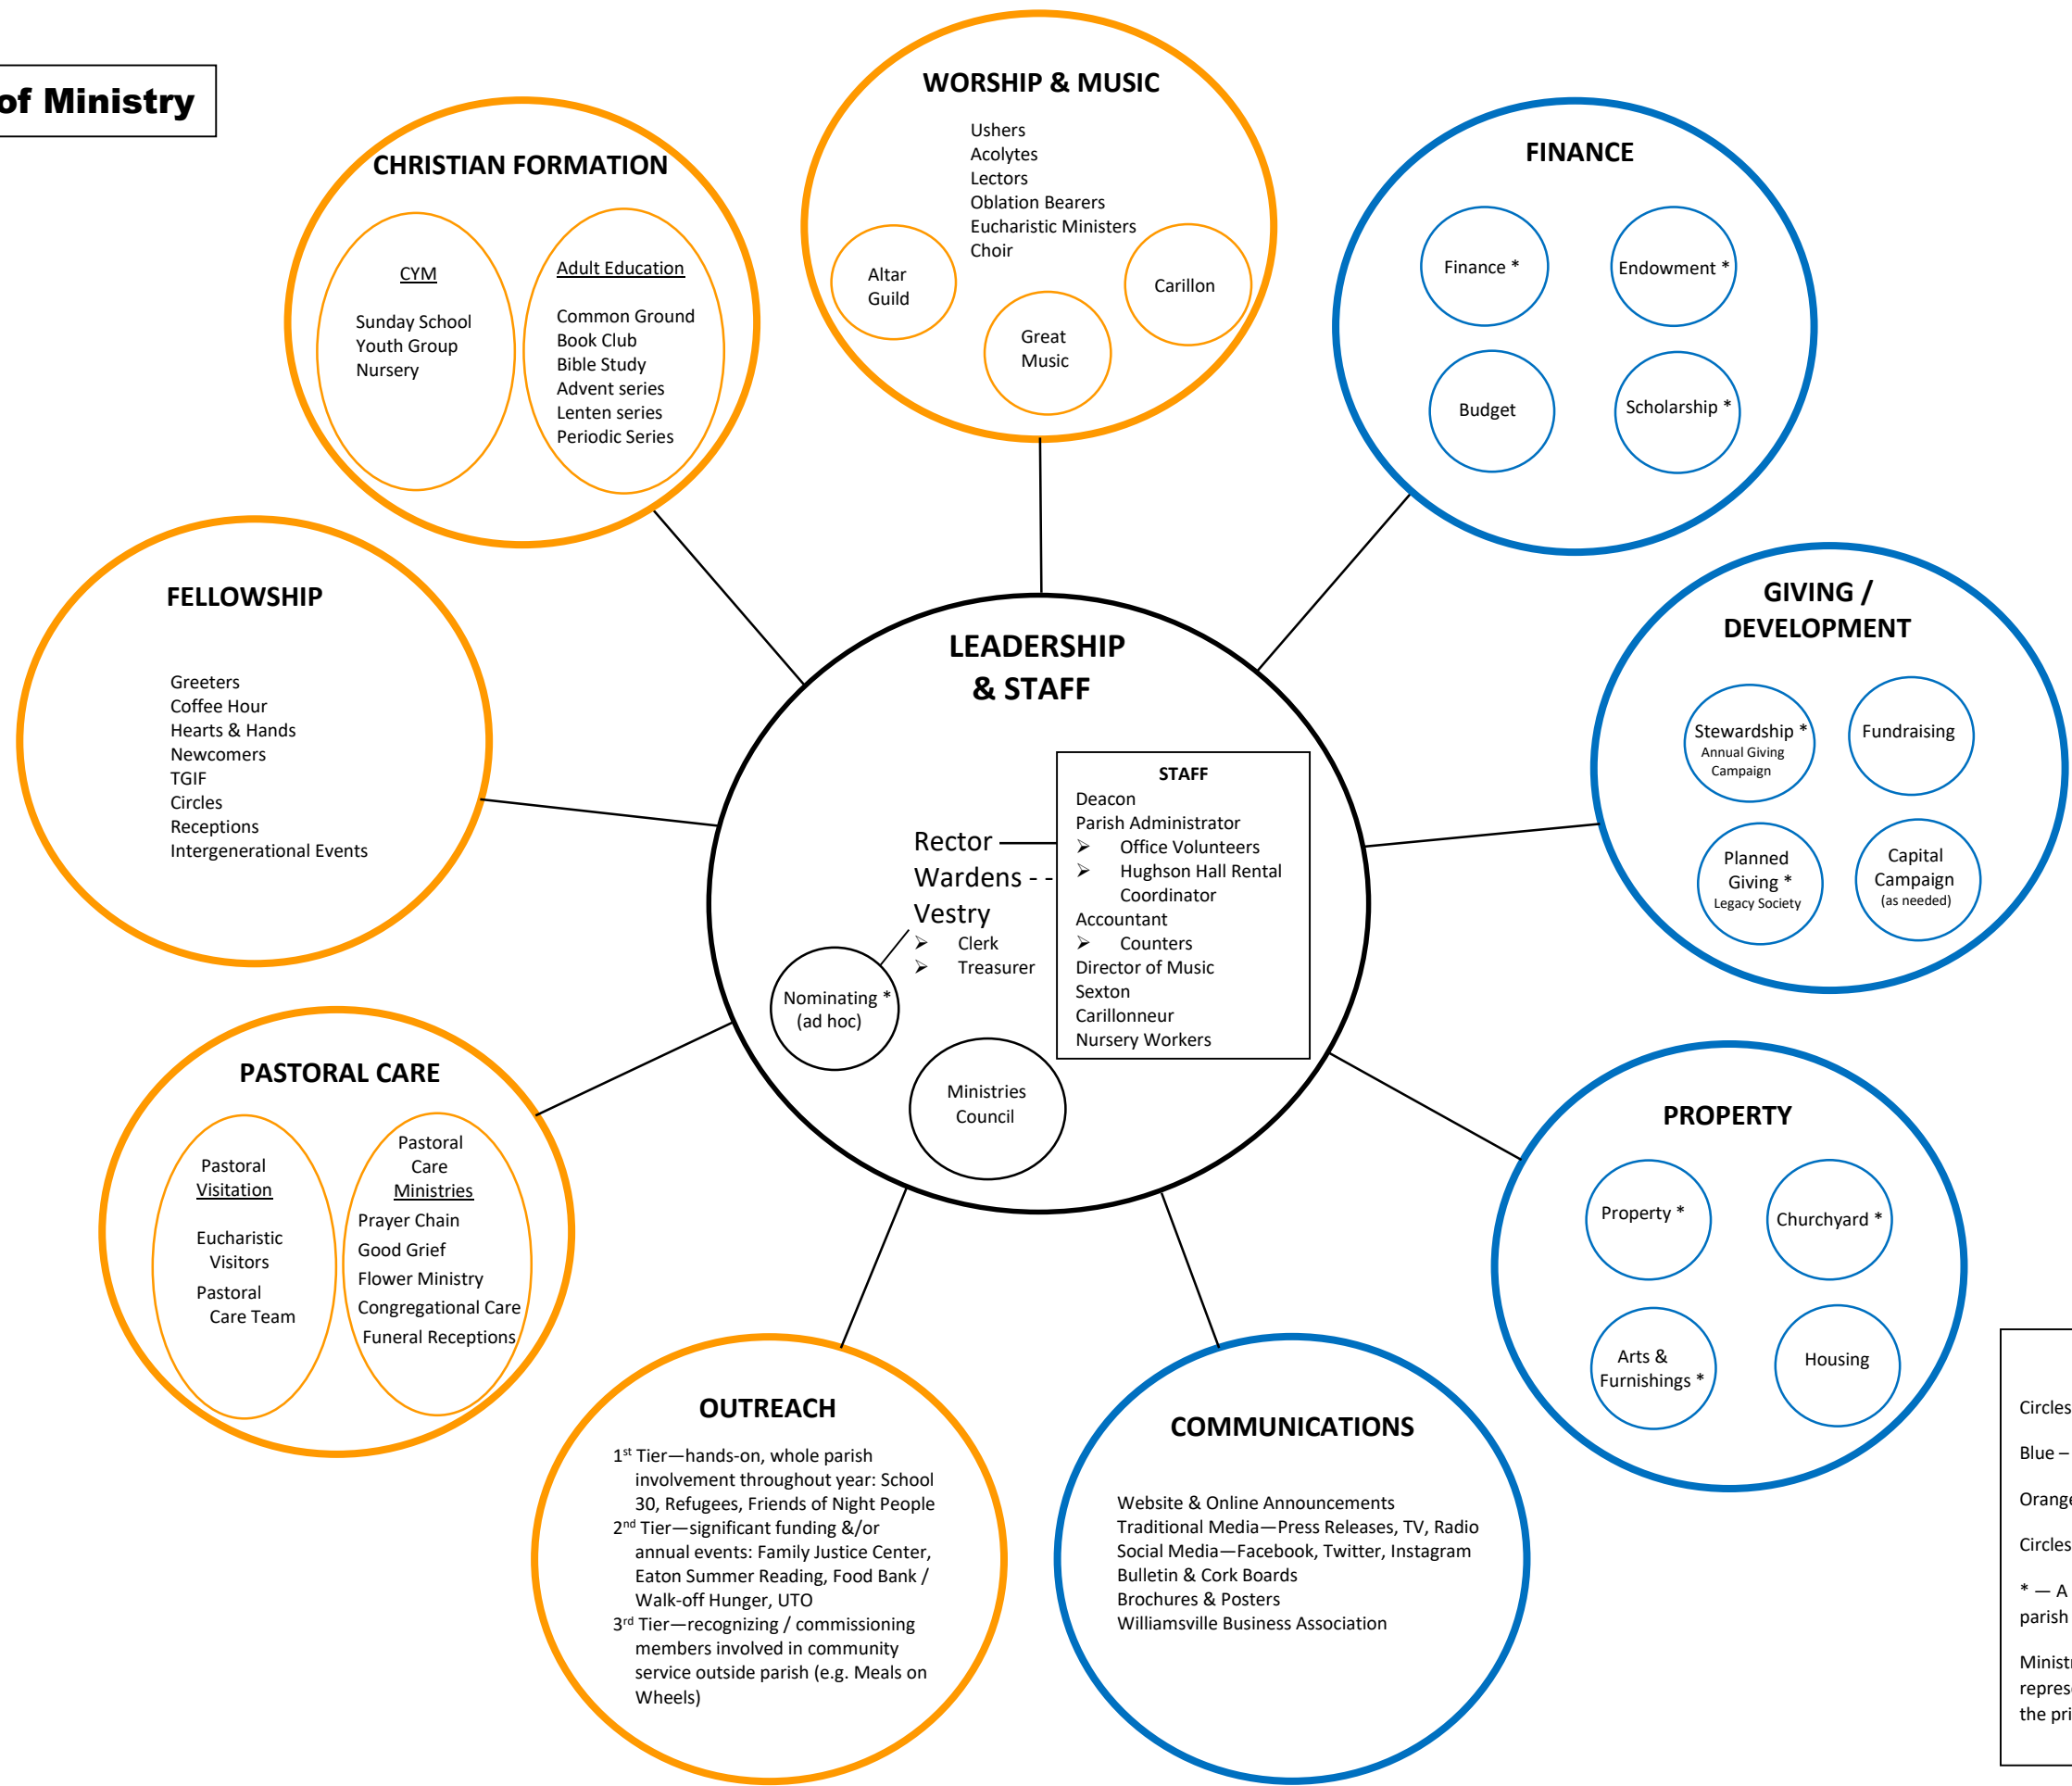

Calvary Areas of Ministry

LEGEND

Circles – Areas of Ministry

Blue – Care of the Body (bricks & mortar)

Orange – Care of the Soul (programs & ministries)

Circles / Ovals within Areas of Ministry – committees

* – A Standing Committee of Calvary Church according to parish by-laws

Ministries Council – a non-decision-making body with a representative from each committee within the church for the primary function of scheduling and communication