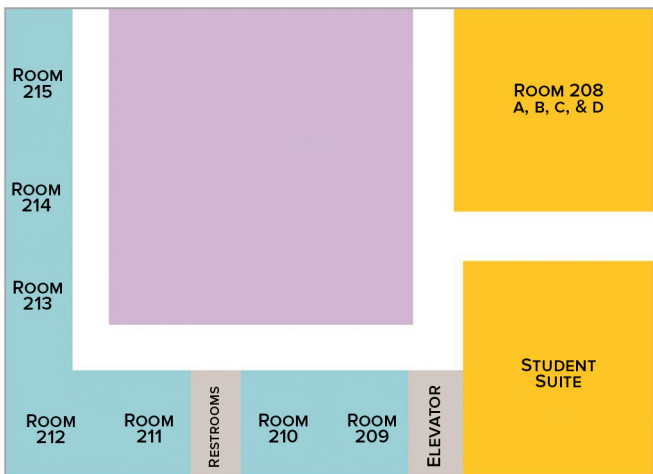

Adult and Youth Connect Groups meet in Family Life Center

FIRST FLOOR FAMILY LIFE CENTER
INFORMATION CENTER

SECOND FLOOR FAMILY LIFE CENTER
ADULT AND YOUTH CONNECT GROUPS

Preschool and Children's Connect Groups meet in Children's Building

ADULT - 10:30 A.M.

Fleming Group-30s-50s	Room 211
George Group-60s & 70s	Room 209
Cobb Womens Group	Room 212
Saulters Group-30s	Room 213
Saurenman Group-60s & 70s	Room 215
Snyder Group-40s	Room 214

STUDENT - 9 A.M.