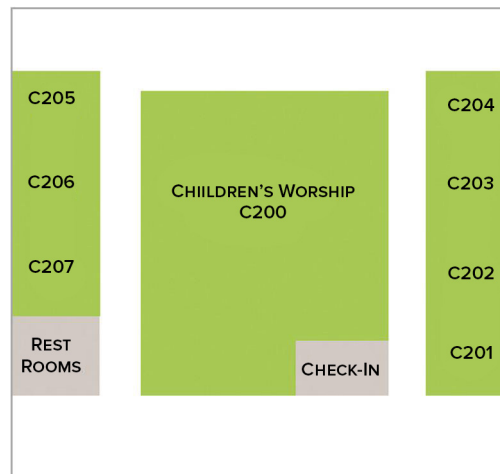

SECOND FLOOR FAMILY CHILDREN'S BUILDING
CHILDREN'S CONNECT GROUPS