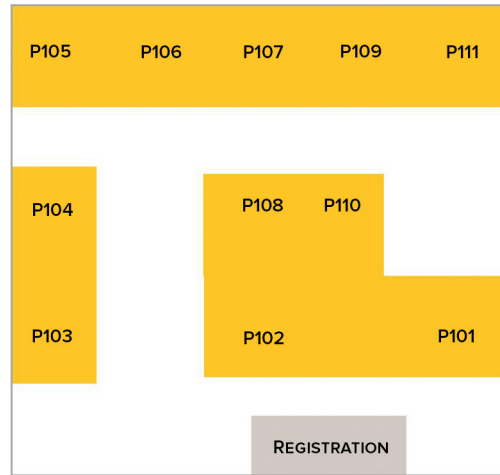

Preschool and Children's Connect Groups meet in Children's Building

FIRST FLOOR CHILDREN'S BUILDING
PRESCHOOL CONNECT GROUPS