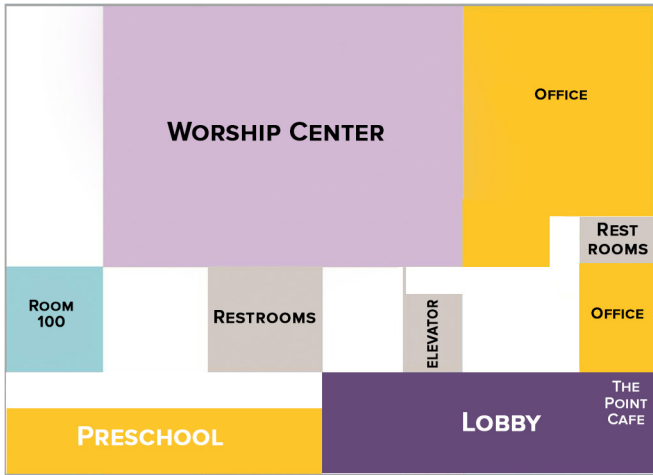

Adult and Youth Connect Groups meet in Family Life Center

FIRST FLOOR FAMILY LIFE CENTER
INFORMATION CENTER

SECOND FLOOR FAMILY LIFE CENTER
ADULT AND YOUTH CONNECT GROUPS

Preschool and Children's Connect Groups meet in Children's Building

FIRST FLOOR CHILDREN'S BUILDING
PRESCHOOL CONNECT GROUPS

SECOND FLOOR FAMILY CHILDREN'S BUILDING
CHILDREN'S CONNECT GROUPS

THE POINT CONNECT MINISTRY

Every Connect Group a team,
passionately and obediently fulfilling
the Great Commission.