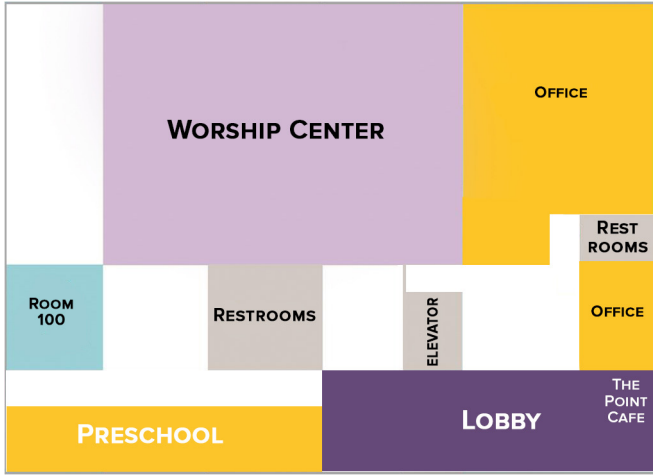

Adult and Youth Connect Groups meet in Family Life Center

FIRST FLOOR FAMILY LIFE CENTER
INFORMATION CENTER

SECOND FLOOR FAMILY LIFE CENTER
ADULT AND YOUTH CONNECT GROUPS

Preschool and Children's Connect Groups meet in Children's Building

FIRST FLOOR CHILDREN'S BUILDING
PRESCHOOL CONNECT GROUPS

SECOND FLOOR FAMILY CHILDREN'S BUILDING
CHILDREN'S CONNECT GROUPS

THE POINT CONNECT MINISTRY

Every Connect Group a team,
passionately and obediently fulfilling
the Great Commission.