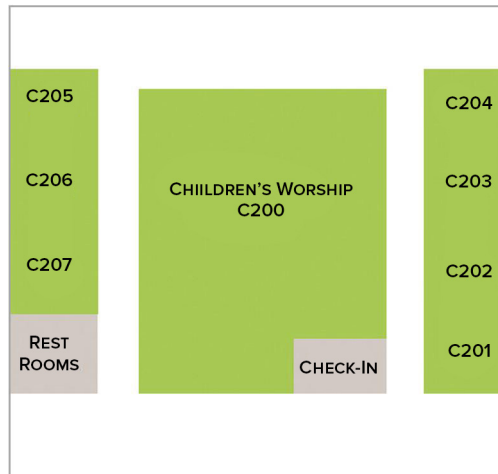

SECOND FLOOR FAMILY CHILDREN'S BUILDING
CHILDREN'S CONNECT GROUPS