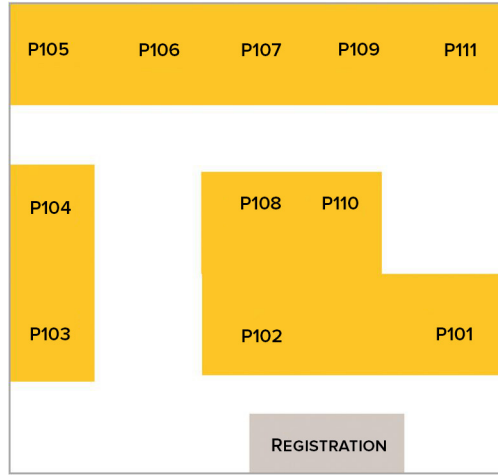

Preschool and Children's Connect Groups meet in Children's Building

FIRST FLOOR CHILDREN'S BUILDING
PRESCHOOL CONNECT GROUPS