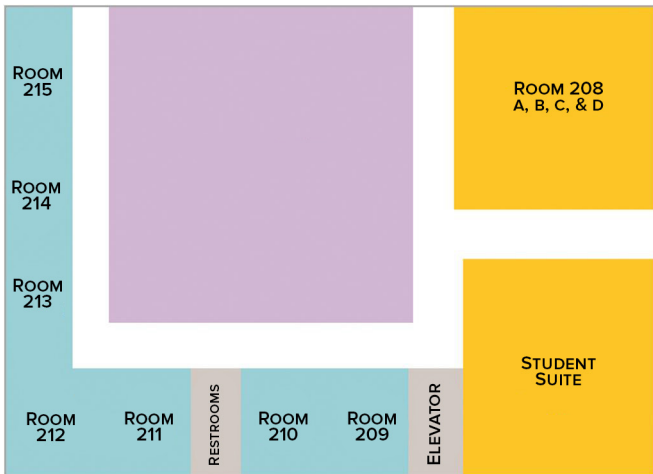

Adult and Youth Connect Groups meet in Family Life Center

FIRST FLOOR FAMILY LIFE CENTER
INFORMATION CENTER

SECOND FLOOR FAMILY LIFE CENTER
ADULT AND YOUTH CONNECT GROUPS

Preschool and Children's Connect Groups meet in Children's Building

ADULT - 11:00 A.M.

Fleming Group-30s-50s	Room 211
George Group-60s & 70s	Room 209
Riley Womens Group	Room 212
Saulters Group-30s	Room 213
Snyder Groups-40s	Room 214

STUDENT - 9:30 A.M.

*ALL YOUTH MEET IN THE YOUTH SUITE.