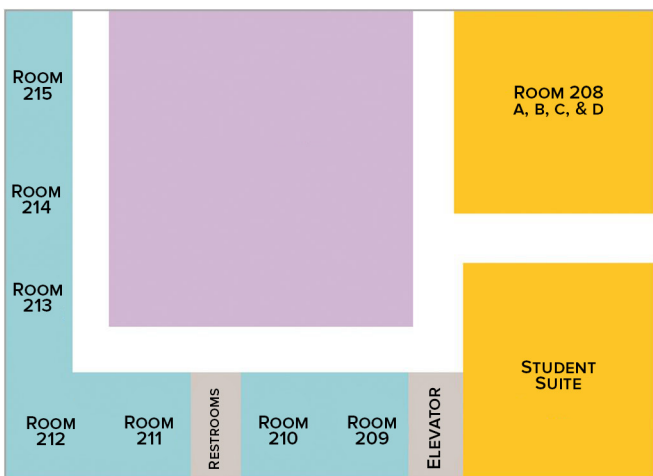

Adult and Youth Connect Groups meet in Family Life Center

FIRST FLOOR FAMILY LIFE CENTER
INFORMATION CENTER

SECOND FLOOR FAMILY LIFE CENTER
ADULT AND YOUTH CONNECT GROUPS

Preschool and Children's Connect Groups meet in Children's Building

ADULT - 11:00 A.M.

Fleming Group-30s-50s Room 211
George Group-60s & 70s Room 209
Pepin Group-60s & 70s Room 100
Riley Womens Group Room 212
Saulters Group-30s Room 213
Snyder Groups-40s Room 214

STUDENT - 9:30 A.M.