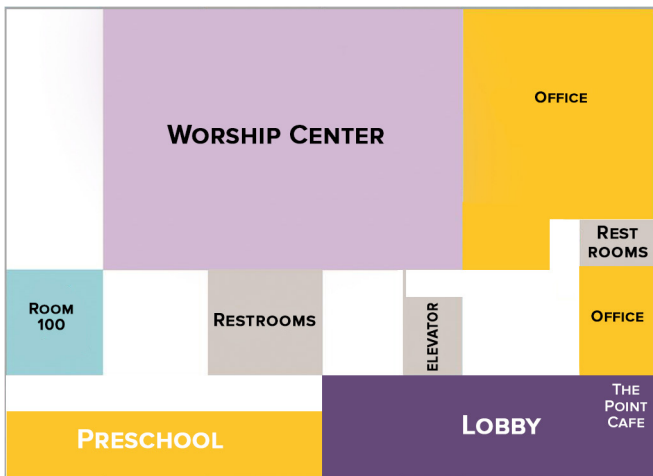

Adult and Youth Connect Groups meet in Family Life Center

FIRST FLOOR FAMILY LIFE CENTER
INFORMATION CENTER

SECOND FLOOR FAMILY LIFE CENTER
ADULT AND YOUTH CONNECT GROUPS

Preschool and Children's Connect Groups meet in Children's Building

FIRST FLOOR CHILDREN'S BUILDING
PRESCHOOL CONNECT GROUPS

SECOND FLOOR FAMILY CHILDREN'S BUILDING
CHILDREN'S CONNECT GROUPS

THE POINT CONNECT MINISTRY

Every Connect Group a team,
passionately and obediently fulfilling
the Great Commission.