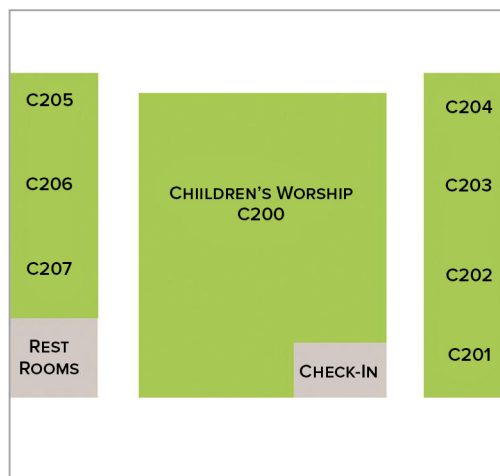

SECOND FLOOR FAMILY CHILDREN'S BUILDING
CHILDREN'S CONNECT GROUPS