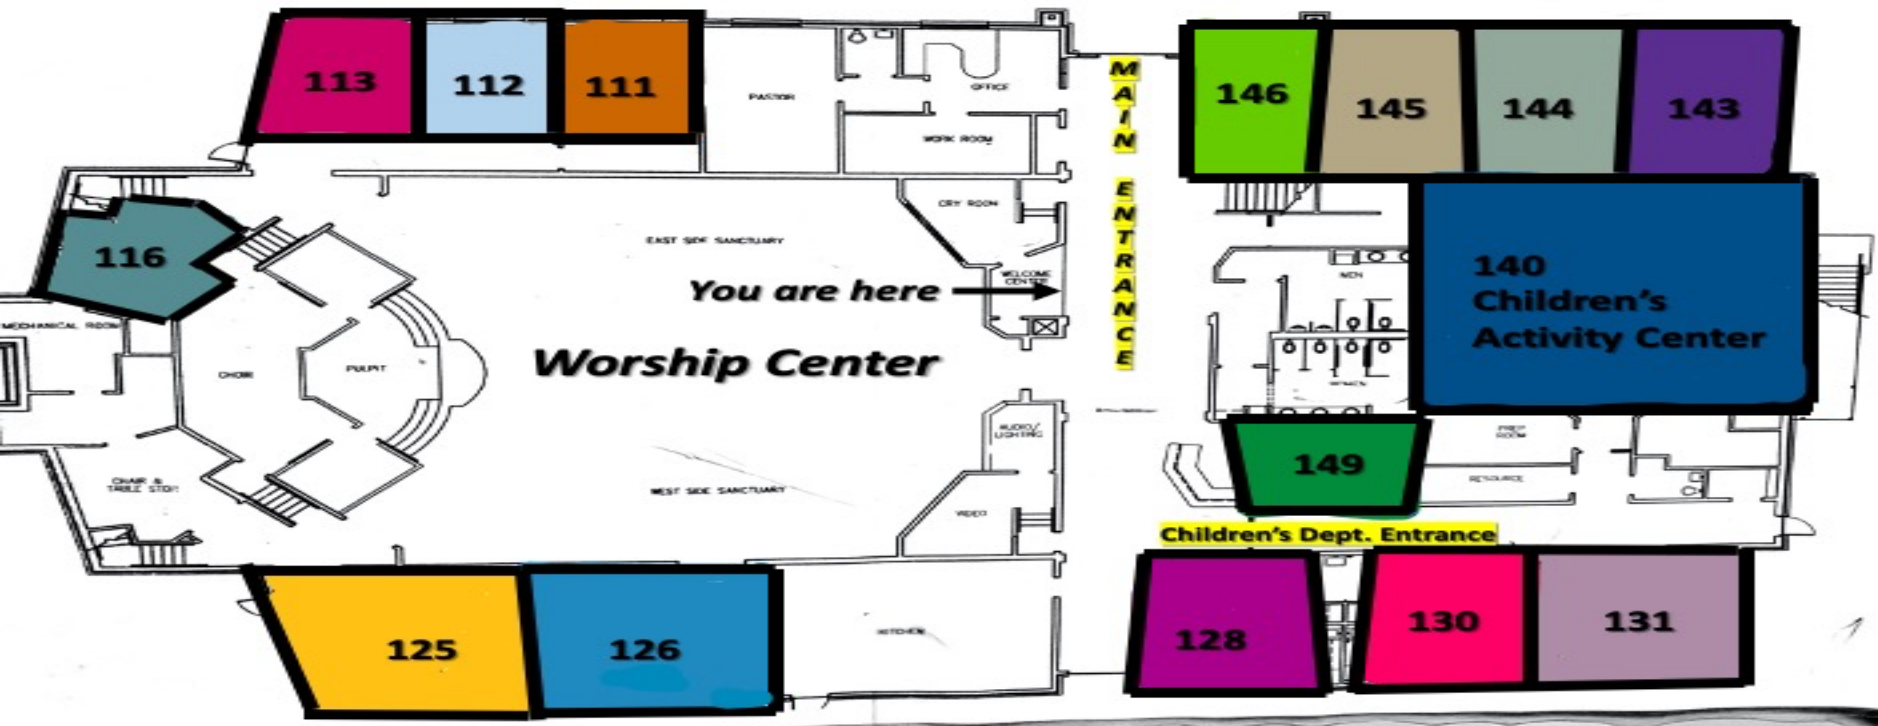

# Main Floor Map and Bible Fellowship Rooms

- Preschool 1** (0-23 months)-Room 128 – Nursey Workers
- Preschool 2** (24 months – 3yrs) – Room 130 – Angela Hill
- Preschool 3** (4-5yrs) - Room 131 – Judy Taylor
- Children 1** (1-3 grade) - Room 145 – Sharon Loden
- Children 2** (4-6 grade) – Room 143 – Tennille Barton
- Adult Women 1** (18-39 yrs) – Room 112- Jenni Dollar

- Adult Women 2** (40—64yrs) – Room 113 – Brenda Parker
- Adult Women 3** (65yrs +) – Room 149 – Lucy Cummings
- Adult Men 1** (40yrs+) – Room 116 – Terry Pounders
- Adult Co-Ed 2** (35-49 yrs) – Room 125 – Benton Nix
- Adult Co-Ed 3** (50-64 yrs) – Room 126 – Kenny Belvin
- Adult Co-Ed 4** (65yrs+) – Room 146 – Jimmy Pierce

# Second Floor Map and Bible Fellowship Rooms

Adult Co-Ed 1 (18-34yrs) – Room 207 – Riley Welborn  
Youth Girls (7<sup>th</sup> – 12<sup>th</sup> Grade) – Room 219 – Faith James  
Youth Boys (7<sup>th</sup> – 12<sup>th</sup> Grade) – Room 220 – Tyler James