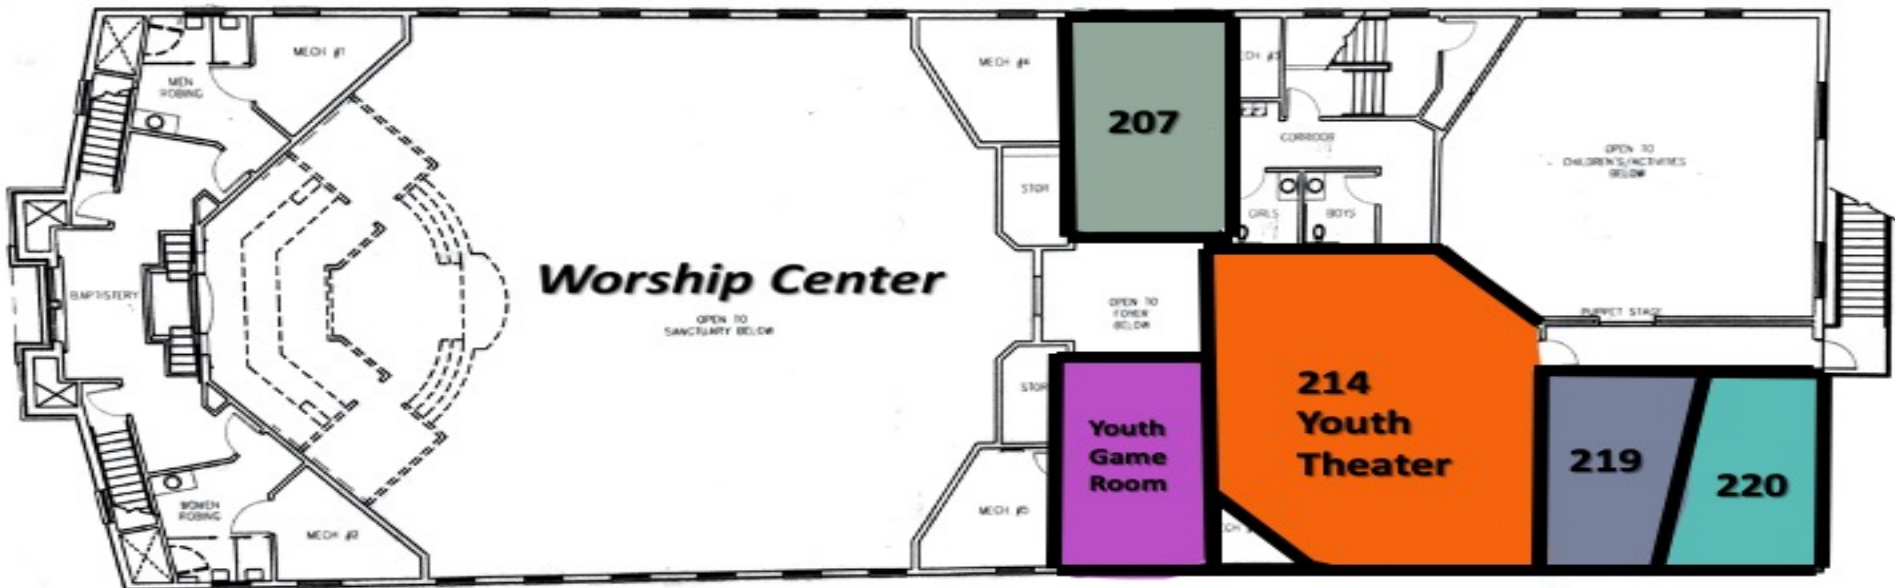

# Main Floor Map and Bible Fellowship Rooms

- Preschool 1** (0-23 months)-Room 128 – Nursey Workers
- Preschool 2** (24 months – 3yrs) – Room 130 – Angela Hill
- Preschool 3** (4-5yrs) - Room 131 – Judy Taylor
- Children 1** (1-3 grade) - Room 145 – Sharon Loden
- Children 2** (4-6 grade) – Room 143 – Tennille Barton
- Adult Women 1** (18-39 yrs) – Room 112- Jenni Dollar

- Adult Women 2** (40—64yrs) – Room 113 – Brenda Parker
- Adult Women 3** (65yrs +) – Room 149 – Lucy Cummings
- Adult Men 1** (40yrs+) – Room 116 – Terry Pounders
- Adult Co-Ed 2** (35-49 yrs) – Room 125 – Benton Nix
- Adult Co-Ed 3** (50-64 yrs) – Room 126 – Kenny Belvin
- Adult Co-Ed 4** (65yrs+) – Room 146 – Jimmy Pierce

# Second Floor Map and Bible Fellowship Rooms

Adult Co-Ed 1 (18-34yrs) – Room 207 – Riley Welborn  
Youth Girls (7<sup>th</sup> – 12<sup>th</sup> Grade) – Room 219 – Faith James  
Youth Boys (7<sup>th</sup> – 12<sup>th</sup> Grade) – Room 220 – Tyler James