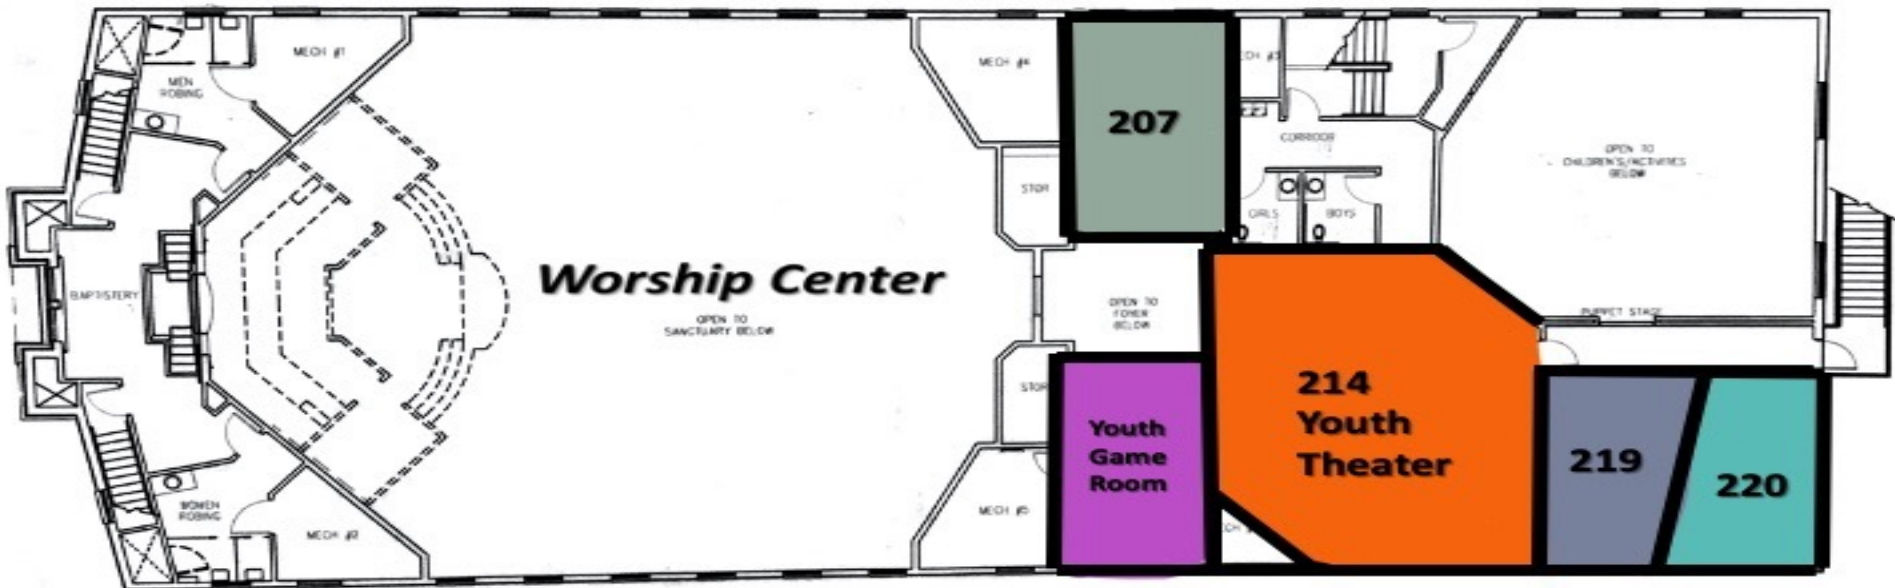

Main Floor Map and Bible Fellowship Rooms

- Preschool 1** (0-23 months)-Room 128 – Nursey Workers
- Preschool 2** (24 months – 3yrs) – Room 130 – Ashleigh Berry
- Preschool 3** (4-5yrs) - Room 131 – Judy Taylor
- Children 1** (1-3 grade) - Room 145 – Sharon Loden
- Children 2** (4-6 grade) – Room 143 – Tennille Barton

- Adult Women 1** (40—64yrs) – Room 113 – Brenda Parker
- Adult Women 2** (65yrs +) – Room 149 – Lucy Cummings
- Adult Men 1** (40yrs+) – Room 112 – Terry Pounders
- Adult Co-Ed 2** (35-49 yrs) – Room 146 – Benton Nix
- Adult Co-Ed 3** (50-64 yrs) – Room 126 – Jimmy Pierce
- Adult Co-Ed 4** (65yrs+) – Room 125 – Denver Loden

Second Floor Map and Bible Fellowship Rooms

Adult Co-Ed 1 (18-34yrs) – Room 207 – Riley Welborn
Youth Girls (7th – 12th Grade) – Room 219 – Corrie Clay
Youth Boys (7th – 12th Grade) – Room 220 – Shane Clay