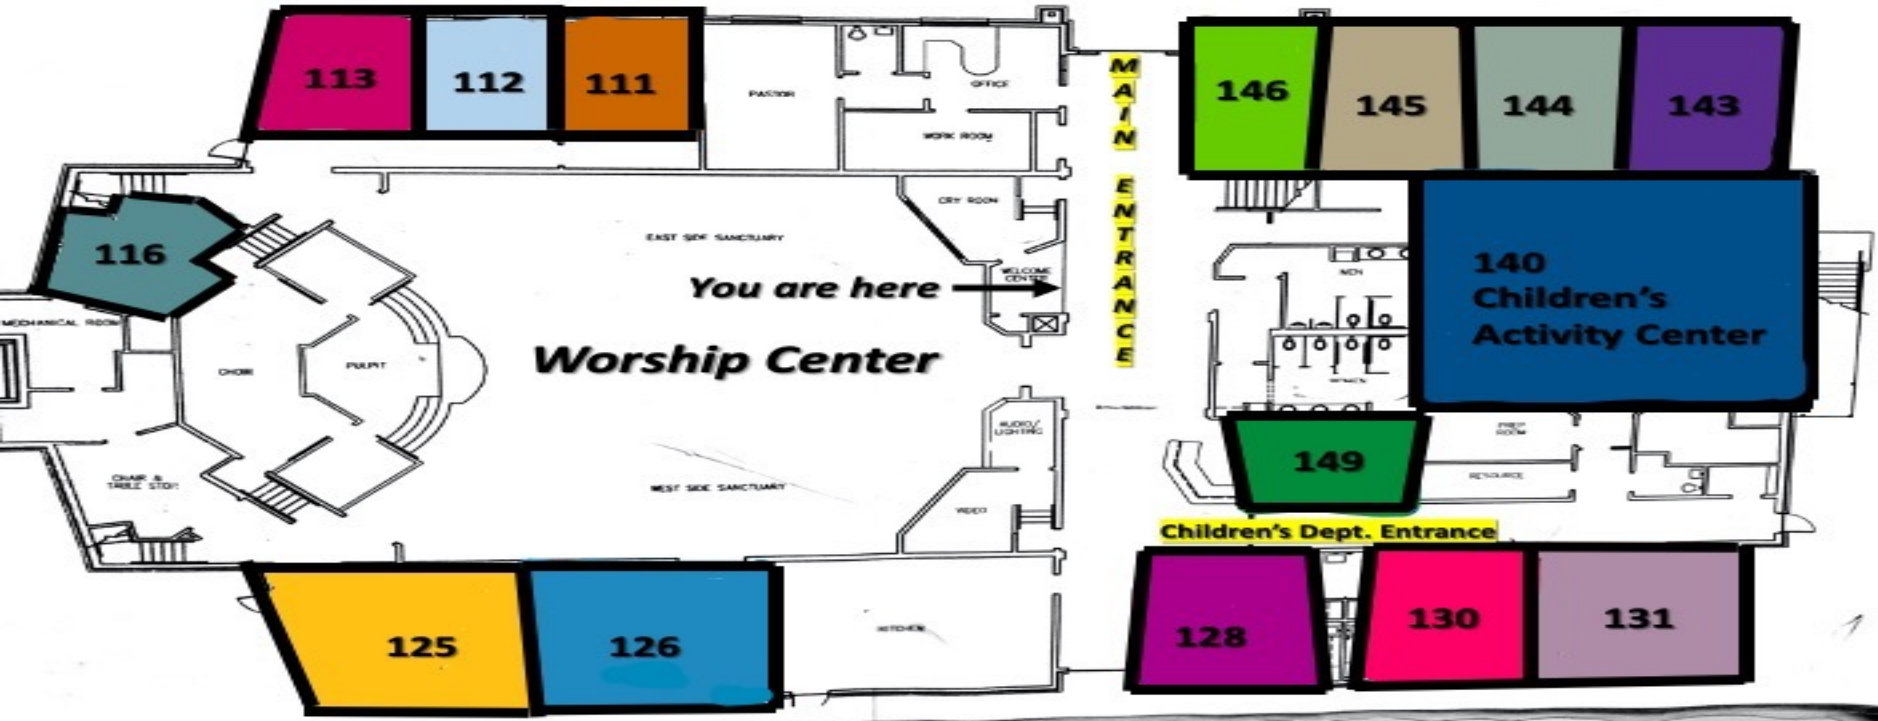

Main Floor Map and Bible Fellowship Rooms

- Preschool 1** (0-23 months)-Room 128 – Nursey Workers
- Preschool 2** (24 months – 3yrs) – Room 130 – Ashleigh Berry
- Preschool 3** (4-5yrs) - Room 131 – Judy Taylor
- Children 1** (1-3 grade) - Room 145 – Sharon Loden
- Children 2** (4-6 grade) – Room 143 – Tennille Barton

- Adult Women 1** (40—64yrs) – Room 113 – Brenda Parker
- Adult Women 2** (65yrs +) – Room 149 – Lucy Cummings
- Adult Men 1** (40yrs+) – Room 112 – Terry Pounders
- Adult Co-Ed 2** (35-49 yrs) – Room 146 – Benton Nix
- Adult Co-Ed 3** (50-64 yrs) – Room 126 – Jimmy Pierce
- Adult Co-Ed 4** (65yrs+) – Room 125 – Denver Loden

Second Floor Map and Bible Fellowship Rooms

Adult Co-Ed 1 (18-34yrs) – Room 207 – Riley Welborn
Youth Girls (7th – 12th Grade) – Room 219 – Corrie Clay
Youth Boys (7th – 12th Grade) – Room 220 – Shane Clay