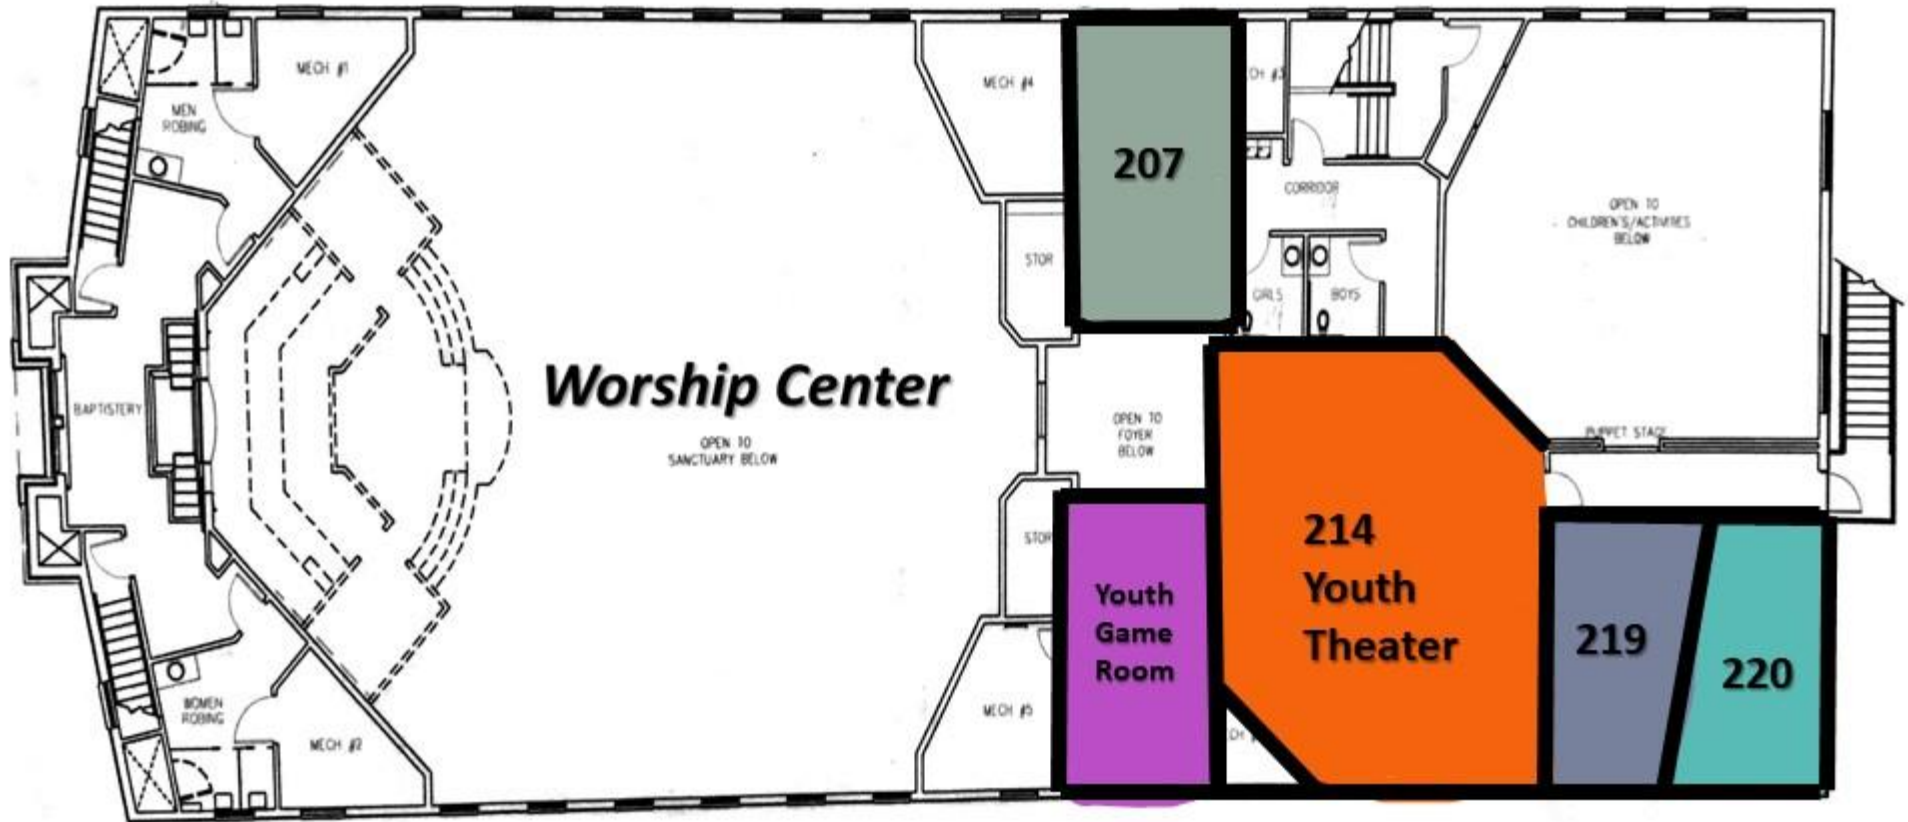

Main Floor Map and Bible Fellowship Rooms

- Room 112 - Adult 4 Co-Ed (55-65) Jimmy Pierce and Denver Loden
- Room 113 - Adult Men (65 and older) Terry Pounders
- Room 125 - Adult 3 Co-Ed (45-65) Mike Norton
- Room 126 - Adult Women (65 and below) Brenda Parker
- Room 128 - Nursery - Preschool 1 (Birth - 2 year old)
- Room 130 - Preschool 2 (3 and 4 year olds) Shalena Douthit

- Room 131 - Preschool 3 (5 year olds) Judy Taylor
- Room 140 - Children's Activity Center
- Room 143 - Children 3 (5th and 6th Grade) Tennelle Barton
- Room 144 - Children 2 (3rd and 4th Grade) Vickie Osborn
- Room 145 - Children 1 (1st and 2nd Grade) Sharon Loden
- Room 146 - Adult 2 (35-45 Co Ed) Benton Nix & Justin Morgan
- Room 149 - Adult Women (65 and older) Lucy Cummings

Second Floor Map and Bible Fellowship Rooms

- Room 207 - Adult 1 Single and Co-Ed (18-35) David Evett
- Room 214 - Youth Theater
- Room 219 - Youth 1 Boys (7th - 12th grade) Greg Baker
- Room 220 - Youth 1 Girls (7th - 12th grade) Jennifer Baker