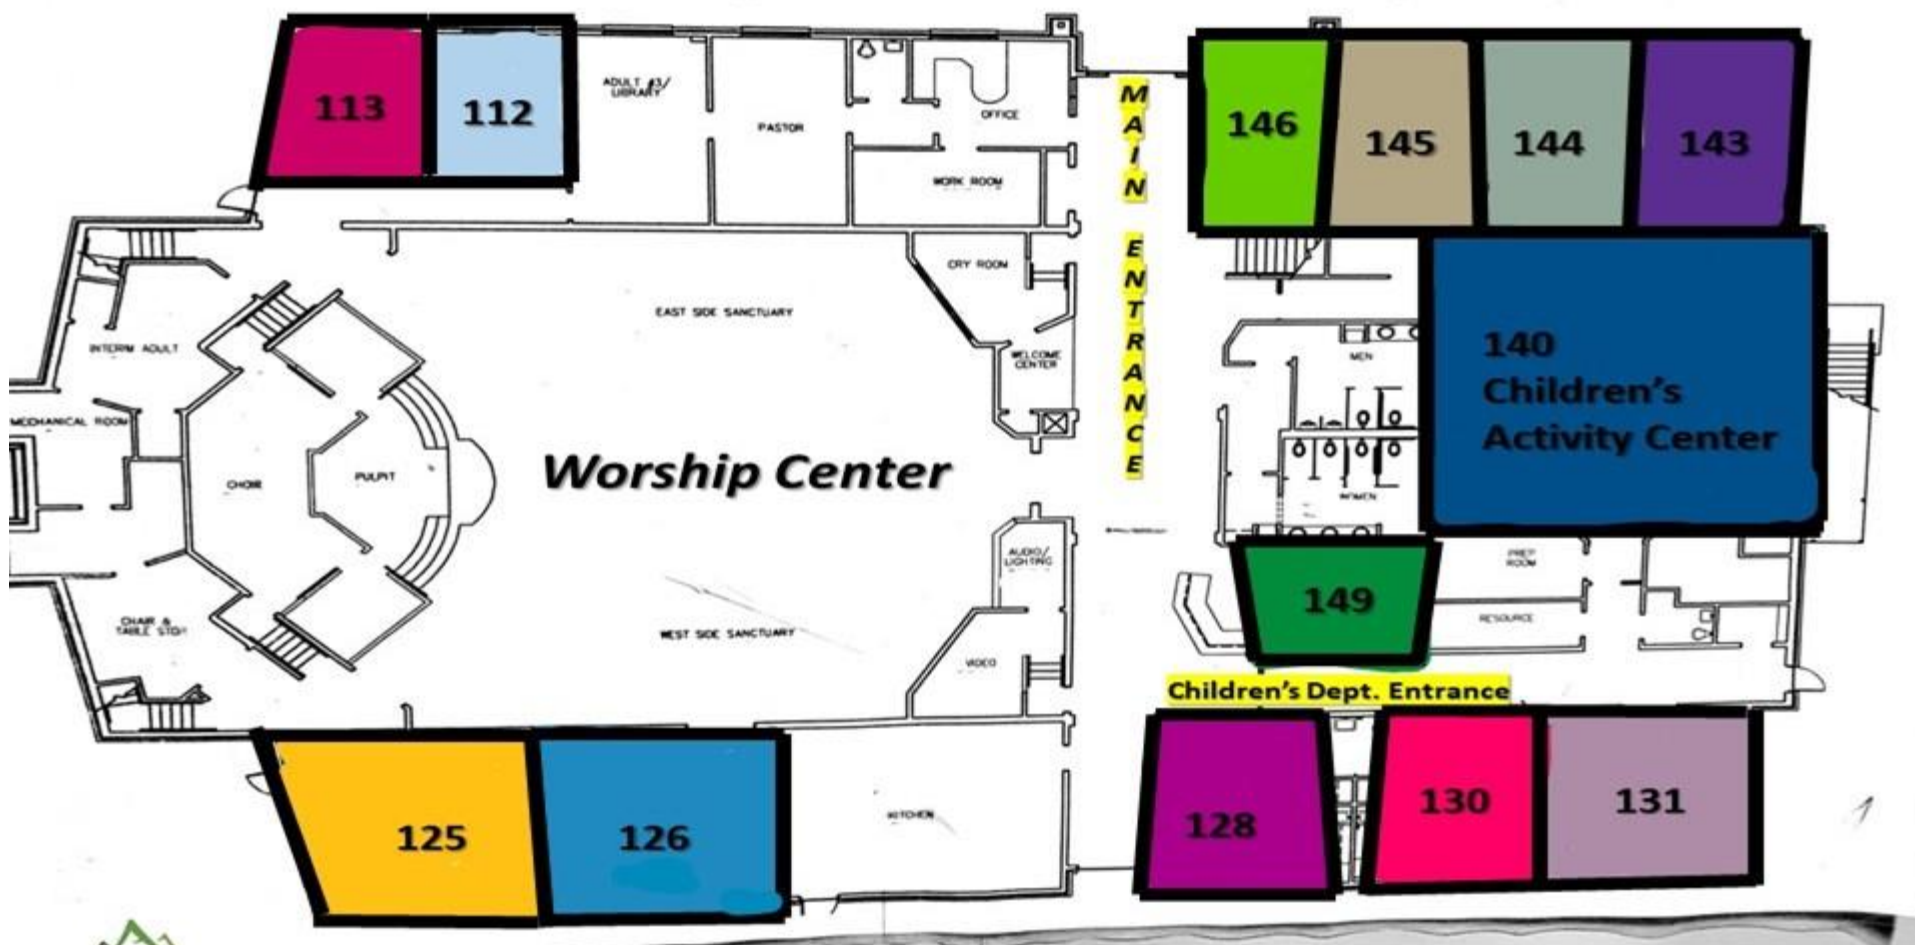

Main Floor Map and Bible Fellowship Rooms

- Room 112 - Adult 4 Co-Ed (55-65) Jimmy Pierce and Denver Loden
- Room 113 - Adult Men (65 and older) Terry Pounders
- Room 125 - Adult 3 Co-Ed (45-65) Mike Norton
- Room 126 - Adult Women (65 and below) Brenda Parker
- Room 128 - Nursery - Preschool 1 (Birth - 2 year old)
- Room 130 - Preschool 2 (3 and 4 year olds) Shalena Douthit

- Room 131 - Preschool 3 (5 year olds) Judy Taylor
- Room 140 - Children's Activity Center
- Room 143 - Children 3 (5th and 6th Grade) Tennelle Barton
- Room 144 - Children 2 (3rd and 4th Grade) Vickie Osborn
- Room 145 - Children 1 (1st and 2nd Grade) Sharon Loden
- Room 146 - Adult 2 (35-45 Co Ed) Benton Nix & Justin Morgan
- Room 149 - Adult Women (65 and older) Lucy Cummings

Second Floor Map and Bible Fellowship Rooms

- Room 207 - Adult 1 Single and Co-Ed (18-35) David Evett
- Room 214 - Youth Theater
- Room 219 - Youth 1 Boys (7th - 12th grade) Greg Baker
- Room 220 - Youth 1 Girls (7th - 12th grade) Jennifer Baker