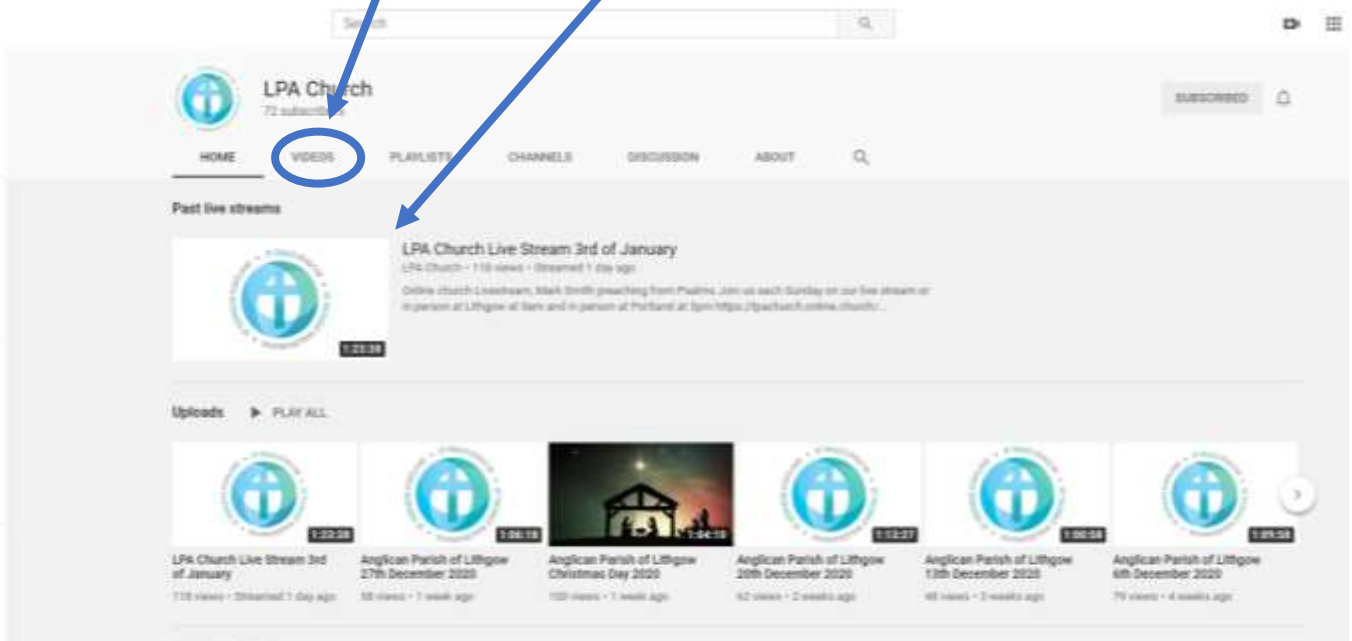

# Livestreaming Church

1. Go to our YouTube channel:
  - a. Go to YouTube and type in the search box **LPA Church**
  - b. Alternatively copy and paste this link into your browser:  
<https://www.youtube.com/channel/UCnuMfxexSgmazKVkzjDCbkw>
  - c. Once you have found our channel click **SUBSCRIBE** this will make it easier for you to find our live services and past videos

2. When you would like to watch a past service, first go to our YouTube channel, (same link as before), then click on **videos** and scroll through the videos to find the service you would like to watch. If you want to watch the **most recent livestream**, it will be the First thing on the home page.