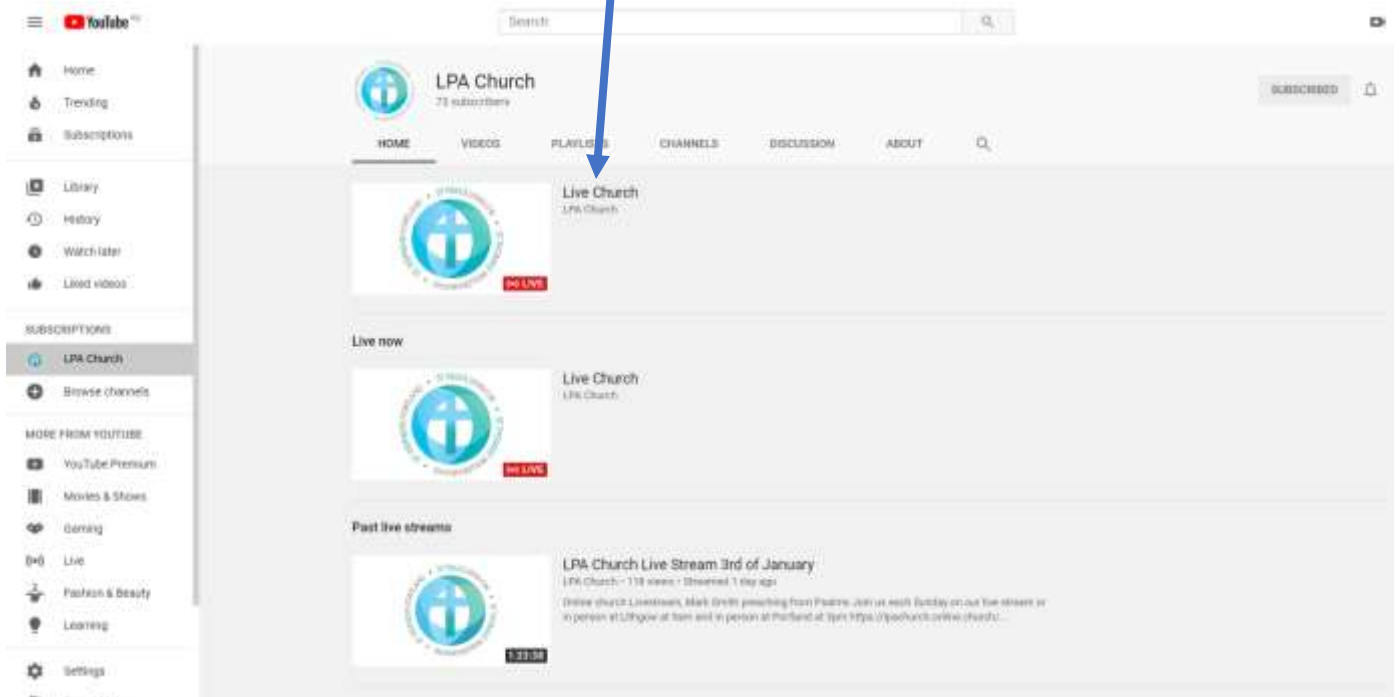

1. When you would like to join us for the livestream, first go to our YouTube channel, (same link as before) and the **first video on the home page** is the live feed. Click on that video to join us live!