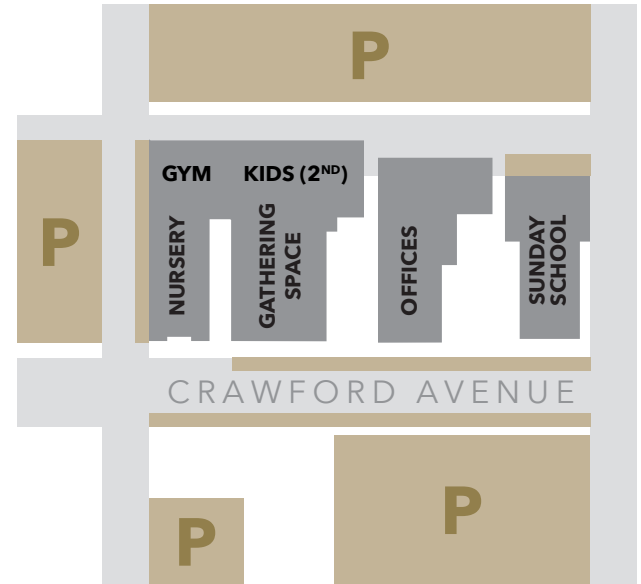

Sunday Mornings at Crawford Avenue

9:15am - 10:15am

- Adult Sunday School ::: Daniel Chapel
- Kids' Sunday School (3-6 y.o.) ::: 2nd floor behind Gathering Space
- Nursery (0-2 y.o.) ::: Nursery Building

10:30am - 12:00pm

Weekly Worship Gathering ::: Gathering Space

- All ages are welcome from 0-100+

Nursery:

- Age: 0-2 Years Old
- Opens at 10:15am
- Location: Nursery Building
- Nursing space available for nursing moms

CrawfordKids:

- Ages: 3-11 Years Old
- Children must be potty-trained
- Opens at 10:15am
- Location: 2nd floor behind Gathering Space

PARKING

Available in grass lot across from Daniel Chapel, paved lot beside Nursery/Gym, at Lamar-Milledge Elementary, behind the yellow house, and along the street.