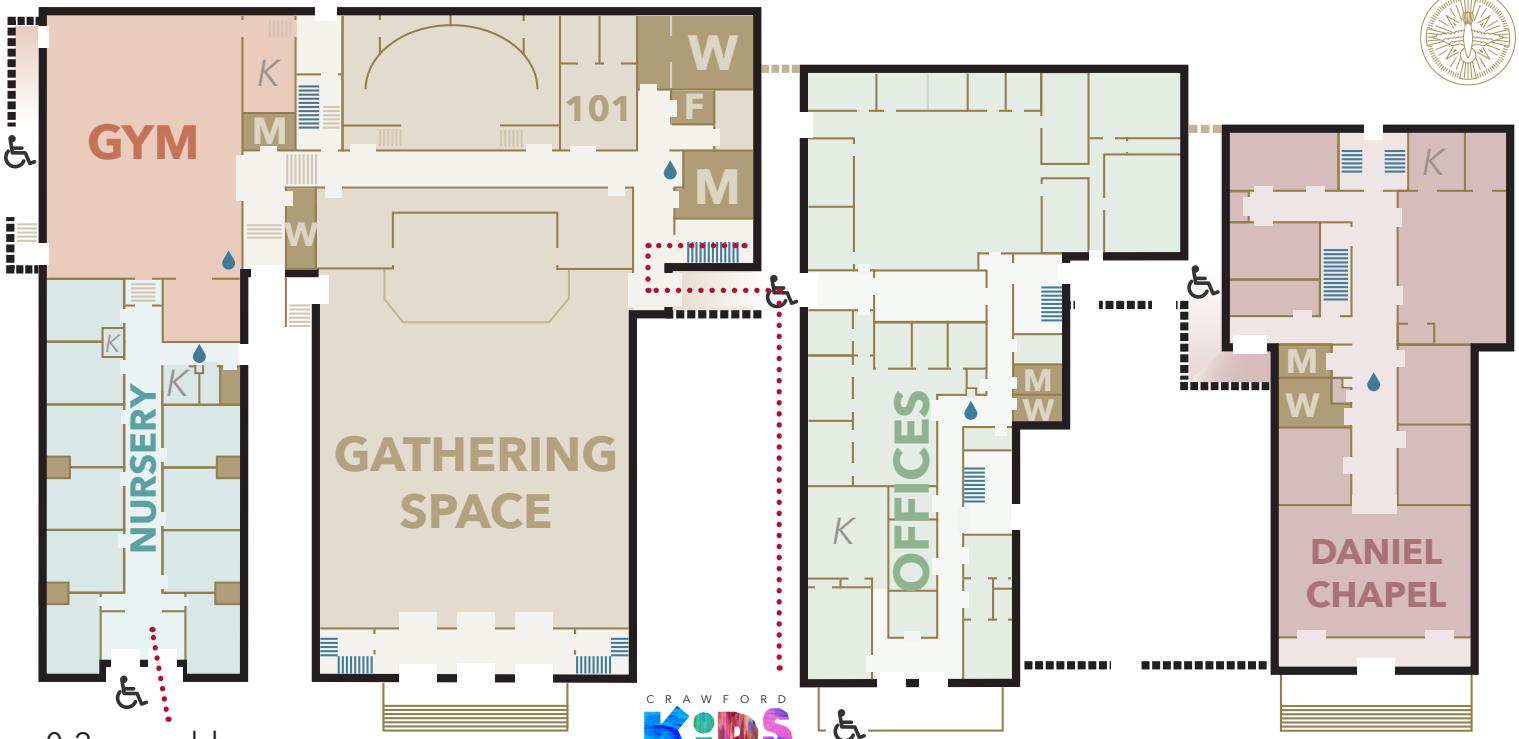

10:30am - 12:00pm

Weekly Worship Gathering ::: Gathering Space

- All ages are welcome from 0-100+

Nursery:

- Age: 0-2 Years Old
- Opens at 10:15am
- Location: Nursery Building
- Nursing space available for nursing moms

CrawfordKids:

- Ages: 3-11 Years Old
- Children must be potty-trained
- Opens at 10:15am
- Location: 2nd floor behind Gathering Space

PARKING

Available in grass lot across from Daniel Chapel, paved lot beside Nursery/Gym, at Lamar-Milledge Elementary, behind the yellow house, and along the street.

0-2 year olds

	Stairs that lead to another floor		Water Fountain		Men's Restroom		Handicap Accessible
	Stairs in path on the same floor		Kitchen		Women's Restroom		Handicap Ramp