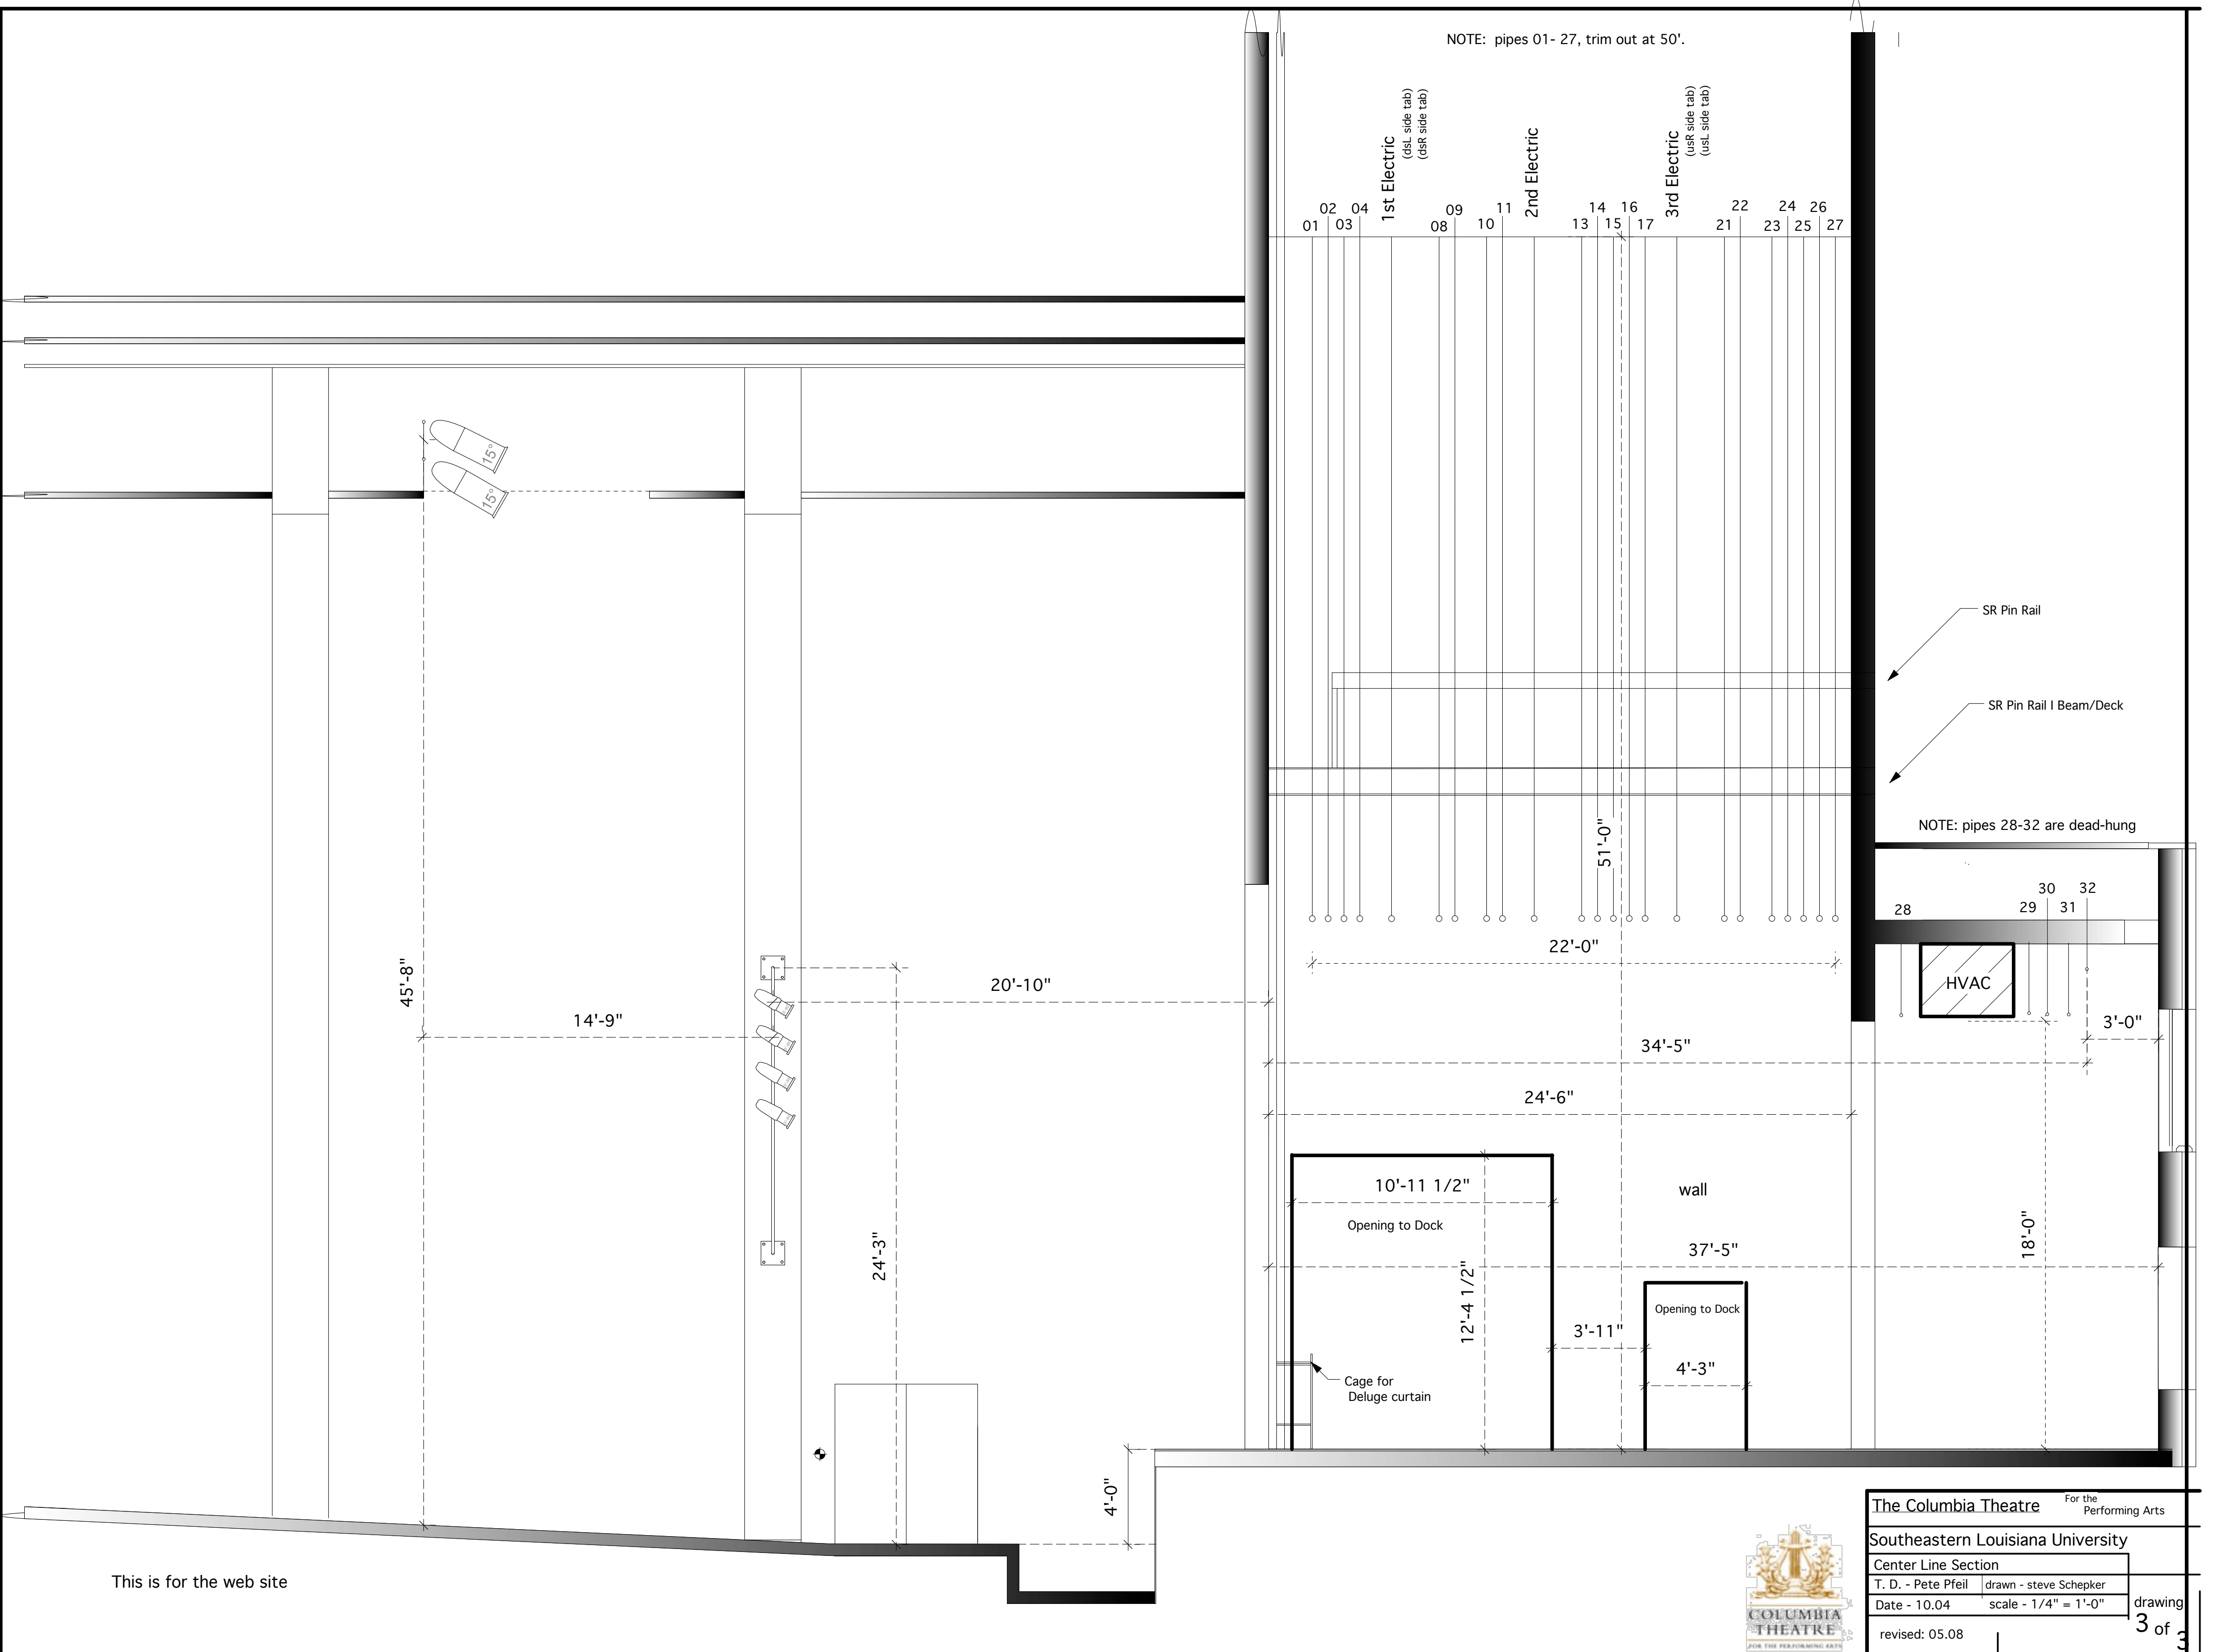

NOTE: pipes 01 - 27, trim out at 50'.

01 02 03 04 08 09 10 11 13 14 15 16 17 21 22 23 24 25 26 27

1st Electric (dsL side tab) (dsR side tab)

2nd Electric

3rd Electric (usR side tab) (usL side tab)

This is for the web site

The Columbia Theatre For the Performing Arts	
Southeastern Louisiana University	
Center Line Section	
T. D. - Pete Pfeil	drawn - steve Schepker
Date - 10.04	scale - 1/4" = 1'-0"
revised: 05.08	