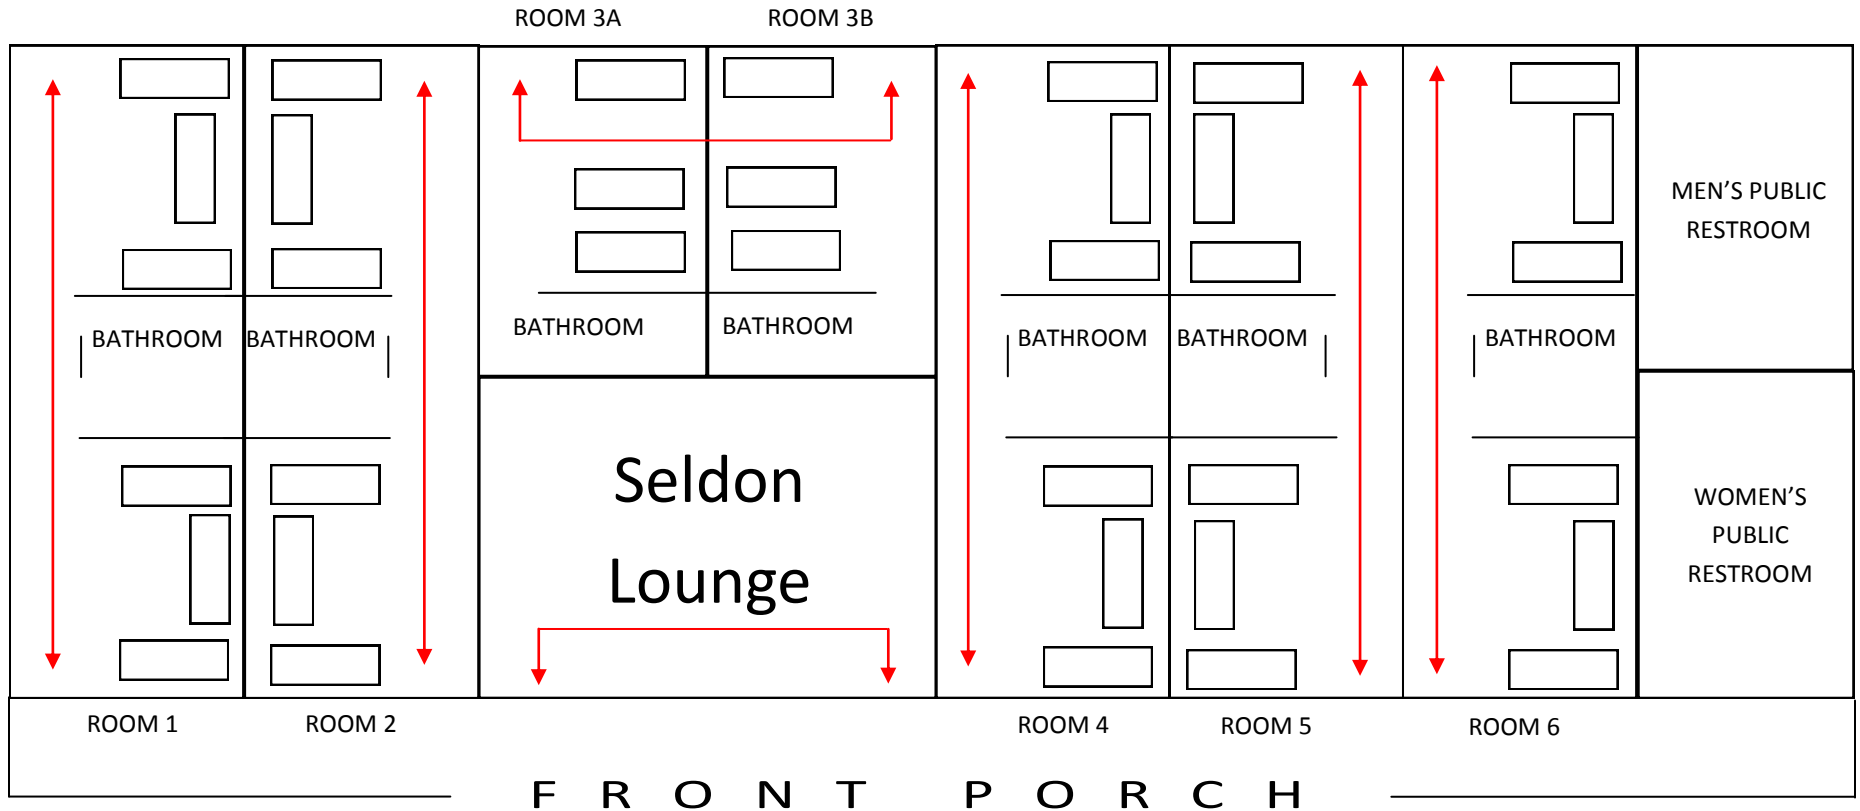

Camp Accommodations

Seldon Lodge

Accommodations Capacity—72 ppl

Meeting Room Capacity— 30 ppl

Lodge is ground level. Six individual rooms (12 per room, 72 total at maximum occupancy). Each room includes six twin beds (bunked) at the front and back, separated by a shared bathroom and hallway. The bathroom has two showers, two stalls and two sinks. Public restrooms are ADA Compliant.

Seldon Room Assignments

ROOM 1	ROOM 2	ROOM 3A	ROOM 4	ROOM 5	ROOM 6
1. _____	1. _____	1. _____	1. _____	1. _____	1. _____
2. _____	2. _____	2. _____	2. _____	2. _____	2. _____
3. _____	3. _____	3. _____	3. _____	3. _____	3. _____
4. _____	4. _____	4. _____	4. _____	4. _____	4. _____
5. _____	5. _____	5. _____	5. _____	5. _____	5. _____
6. _____	6. _____	6. _____	6. _____	6. _____	6. _____
7. _____	7. _____	ROOM 3B	7. _____	7. _____	7. _____
8. _____	8. _____	1. _____	8. _____	8. _____	8. _____
9. _____	9. _____	2. _____	9. _____	9. _____	9. _____
10. _____	10. _____	3. _____	10. _____	10. _____	10. _____
11. _____	11. _____	4. _____	11. _____	11. _____	11. _____
12. _____	12. _____	5. _____	12. _____	12. _____	12. _____
		6. _____			