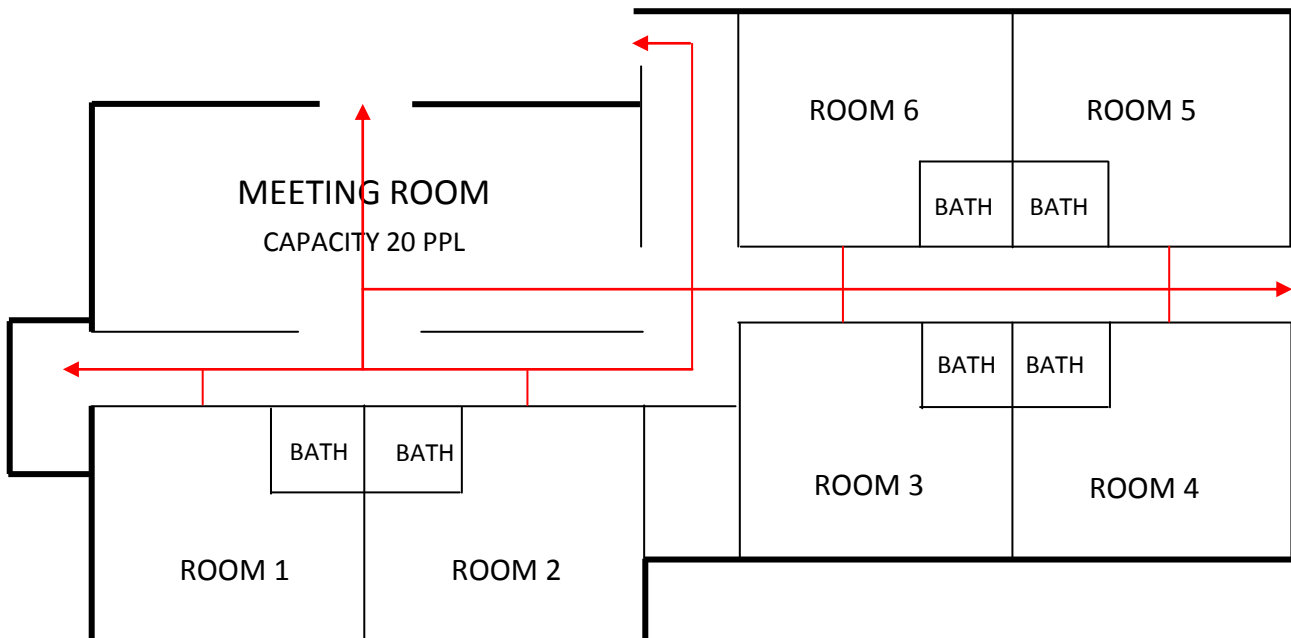

## UPPER LEVEL

## LOWER LEVEL

Two lodges, each with two stories and 14 rooms. Each room includes one full bed, two twin beds (bunked) and a private bathroom with toilet, sink and shower. The first floor offers a common lobby area that opens onto a deck overlooking beautiful Lakeville Lake.