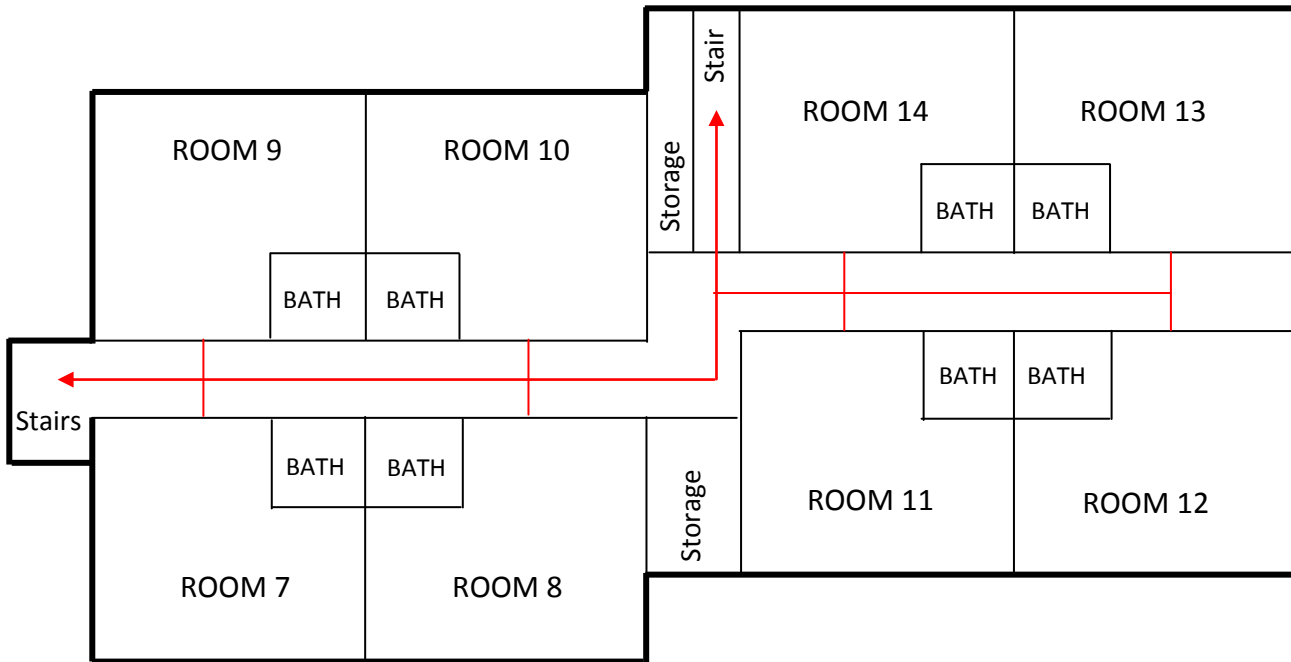

## UPPER LEVEL

## LOWER LEVEL

Two lodges, each with two stories and 14 rooms. Each room includes one full bed, two twin beds (bunked) and a private bathroom with toilet, sink and shower. The first floor offers a common lobby area that opens onto a deck overlooking beautiful Lakeville Lake.

## Room Assignments

### LOWER LEVEL

Room 1

1. \_\_\_\_\_
2. \_\_\_\_\_
3. \_\_\_\_\_
4. \_\_\_\_\_

Room 3

1. \_\_\_\_\_
2. \_\_\_\_\_
3. \_\_\_\_\_
4. \_\_\_\_\_

Room 5

1. \_\_\_\_\_
2. \_\_\_\_\_
3. \_\_\_\_\_
4. \_\_\_\_\_

Room 2