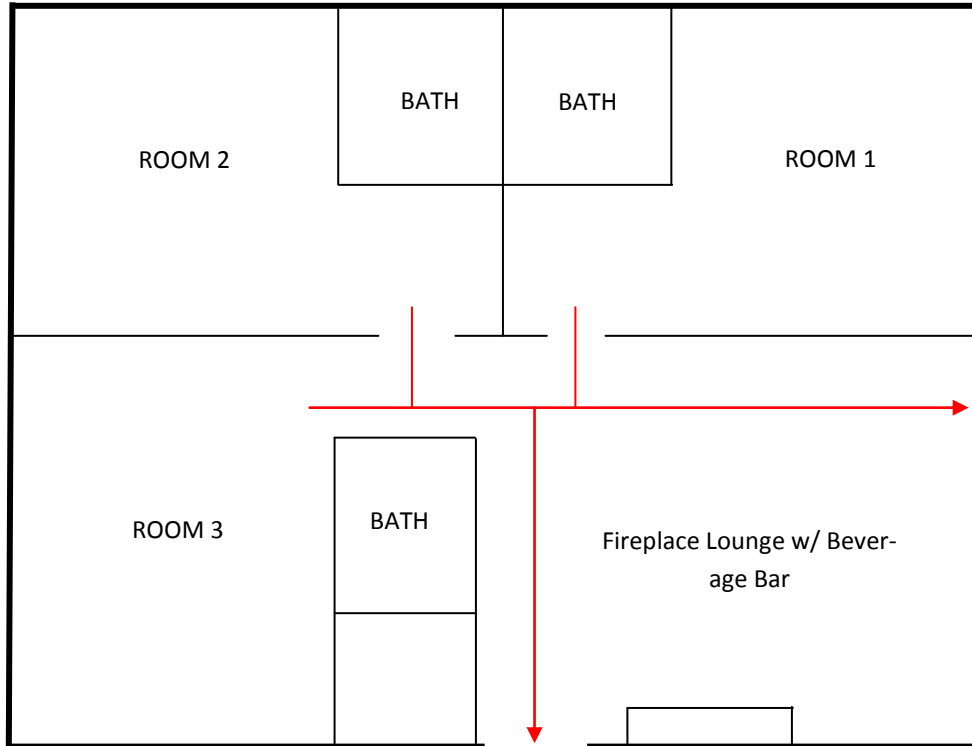

Retreat Accommodations Dogwood Lodge

Accommodations Capacity—10 ppl

ROOM 1

1. _____
2. _____
3. _____
4. _____

ROOM 2

1. _____
2. _____
3. _____
4. _____

ROOM 3

1. _____
2. _____

Quaint single story lodge with three rooms and a common fireplace lounge complete with beverage counter – refrigerator, microwave and coffee pot. Two rooms have a full bed with two twin beds, and a third room has one full bed. Each room has a private bath with toilet, sink and tub/shower.