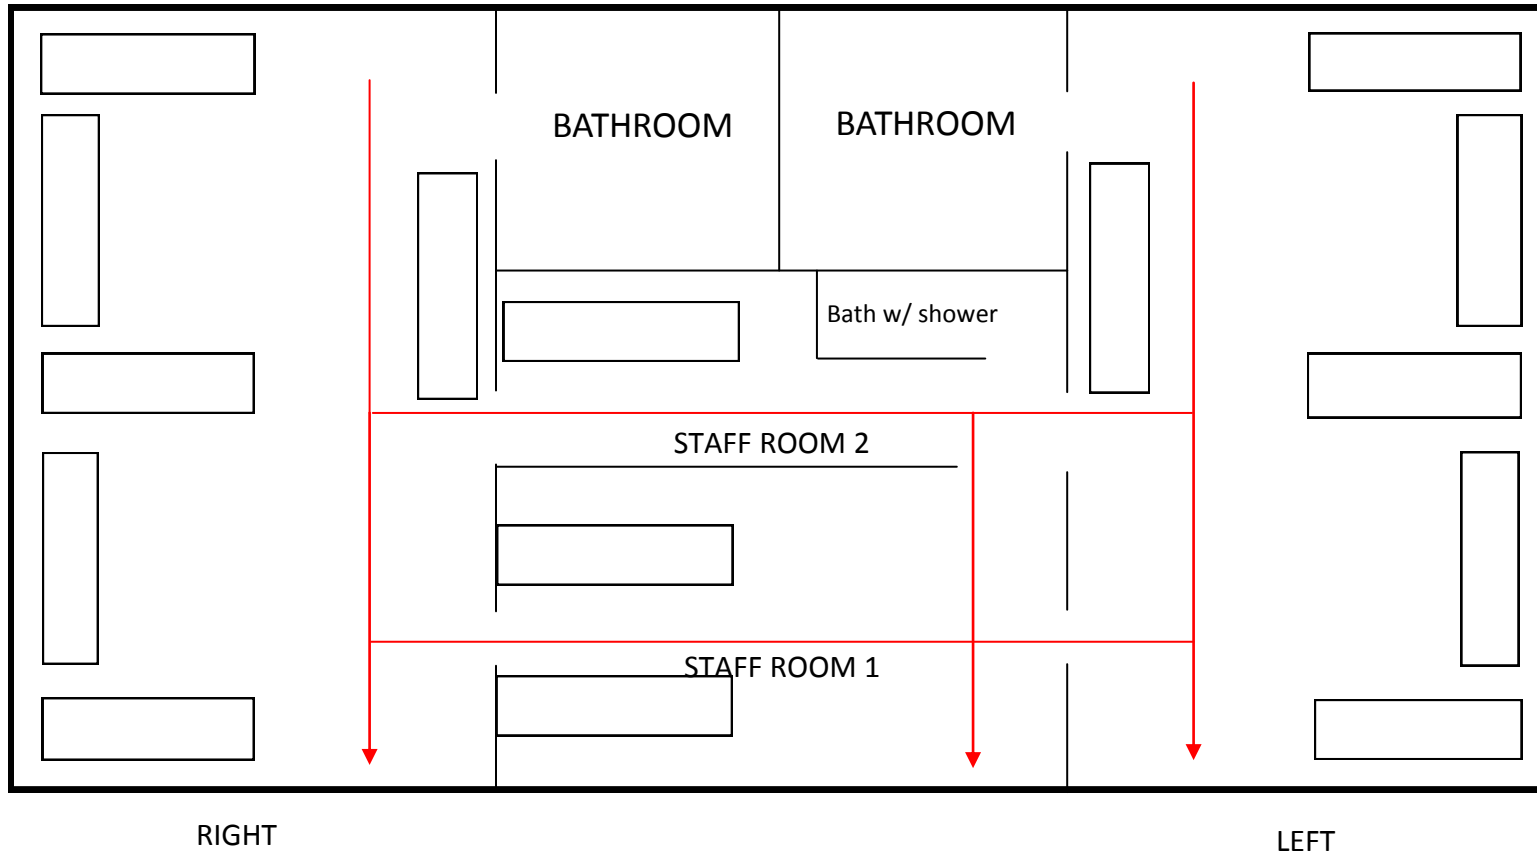

Camp Accommodations

Cabins (Pine, Oak, Willow, Cedar, Elm)

Accommodations Capacity—
30 ppl per Cabin

Each cabin includes two dorm style rooms with 12 twin beds (bunked) connected to a central counselor's room with six twin beds (bunked). Each dorm room has a bathroom with two showers, two stalls and two sinks. The counselor's room includes a private bath with shower.

Cabins—Room Assignments

RIGHT

- 1. _____
- 2. _____
- 3. _____
- 4. _____
- 5. _____
- 6. _____
- 7. _____
- 8. _____
- 9. _____
- 10. _____
- 11. _____
- 12. _____

STAFF ROOM 1

- 1. _____
- 2. _____

STAFF ROOM 2

- 1. _____
- 2. _____
- 3. _____
- 4. _____

LEFT

- 1. _____
- 2. _____
- 3. _____
- 4. _____
- 5. _____
- 6. _____
- 7. _____
- 8. _____
- 9. _____
- 10. _____
- 11. _____
- 12. _____