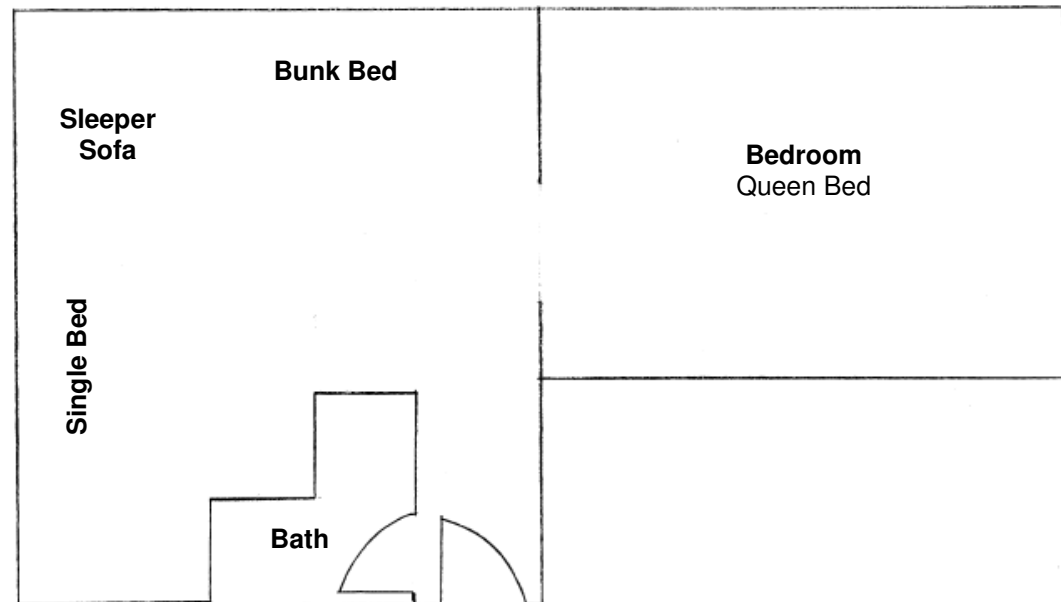

# Iowa Regular Baptist Camp Loops Lodge (2 & 3)

- Loops 2 - Downstairs (Lakeside)**
- One Queen Bed
  - Two Bunk Beds (4 Beds)
  - One Couch
  - Small Refrigerator
  - Microwave
  - Air Conditioned
  - Private Bath

- Loops 3 - Upstairs (North Room)**
- One Queen Bed
  - One Bunk Bed (2 Beds)
  - One Single Bed
  - One Sleeper Sofa
  - Air Conditioned
  - Private Bath

## Loops 4 - Upstairs (Middle Room)

- One Queen Bed
- One Bunk Bed (2 Beds)
- One Single Bed
- Air Conditioned
- Private Bath

## Loops 5 - Upstairs (South Room)

- One Queen Bed
- Two Single Beds
- One Sleeper Sofa
- Air Conditioned
- Private Bath