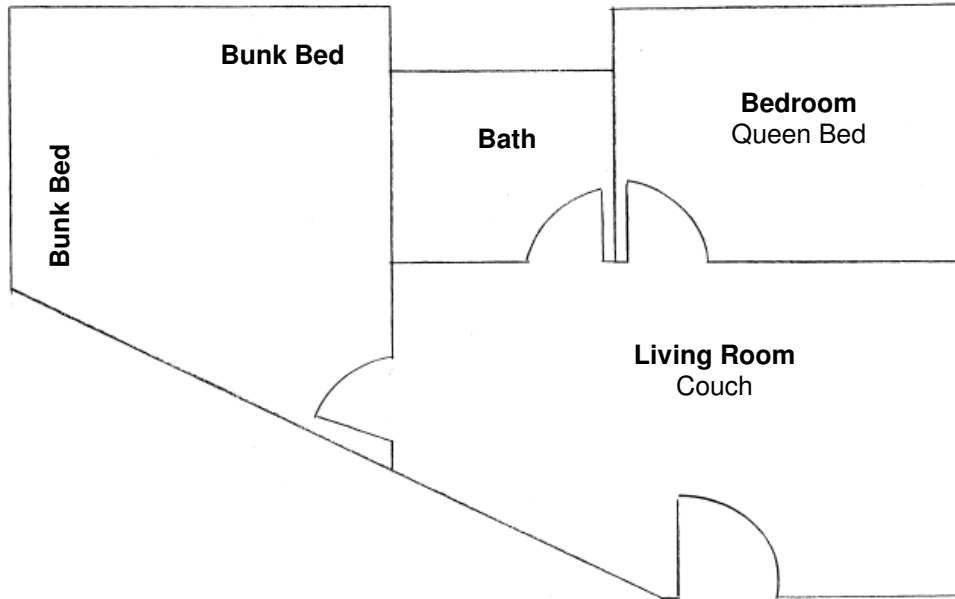

# Iowa Regular Baptist Camp Loops Lodge (2 & 3)

- Loops 2 - Downstairs (Lakeside)**
- One Queen Bed
  - Two Bunk Beds (4 Beds)
  - One Couch
  - Small Refrigerator
  - Microwave
  - Air Conditioned
  - Private Bath

- Loops 3 - Upstairs (North Room)**
- One Queen Bed
  - One Bunk Bed (2 Beds)
  - One Single Bed
  - One Sleeper Sofa
  - Air Conditioned
  - Private Bath

## Loops 4 - Upstairs (Middle Room)

- One Queen Bed
- One Bunk Bed (2 Beds)
- One Single Bed
- Air Conditioned
- Private Bath

## Loops 5 - Upstairs (South Room)

- One Queen Bed
- Two Single Beds
- One Sleeper Sofa
- Air Conditioned
- Private Bath