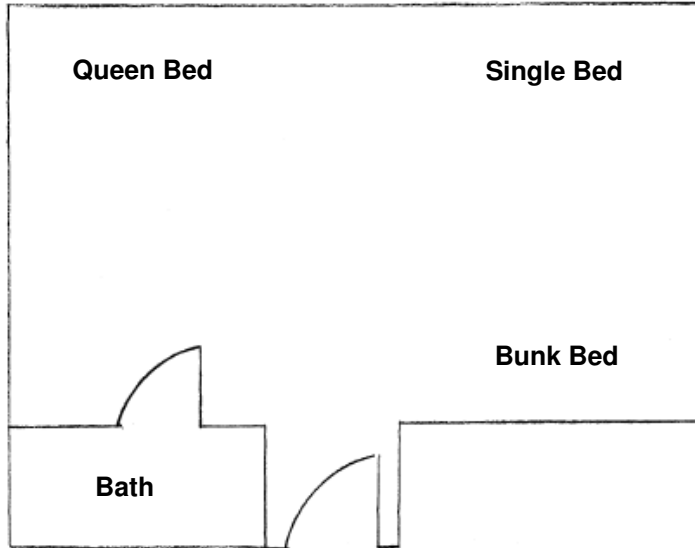

# Iowa Regular Baptist Camp Loops Lodge (2 & 3)

- Loops 2 - Downstairs (Lakeside)**
- One Queen Bed
  - Two Bunk Beds (4 Beds)
  - One Couch
  - Small Refrigerator
  - Microwave
  - Air Conditioned
  - Private Bath

- Loops 3 - Upstairs (North Room)**
- One Queen Bed
  - One Bunk Bed (2 Beds)
  - One Single Bed
  - One Sleeper Sofa
  - Air Conditioned
  - Private Bath

## Loops 4 - Upstairs (Middle Room)

- One Queen Bed
- One Bunk Bed (2 Beds)
- One Single Bed
- Air Conditioned
- Private Bath

## Loops 5 - Upstairs (South Room)

- One Queen Bed
- Two Single Beds
- One Sleeper Sofa
- Air Conditioned
- Private Bath