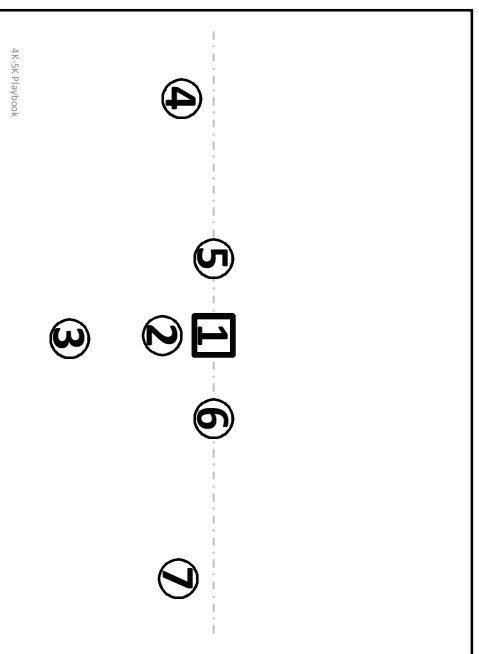

BASIC FORMATION ["Blue"]

SPLIT BACK FORMATION [“Gold”]

I-FORMATION ["Red"]

EMPTY BACKFIELD FORMATION ["Green"]

Green 77 Laser Sweep

Green 48 Sweep

Green Double X Laser Pass

Green 48 Reverse

Green Drag Laser Pass

Green 48 Pass