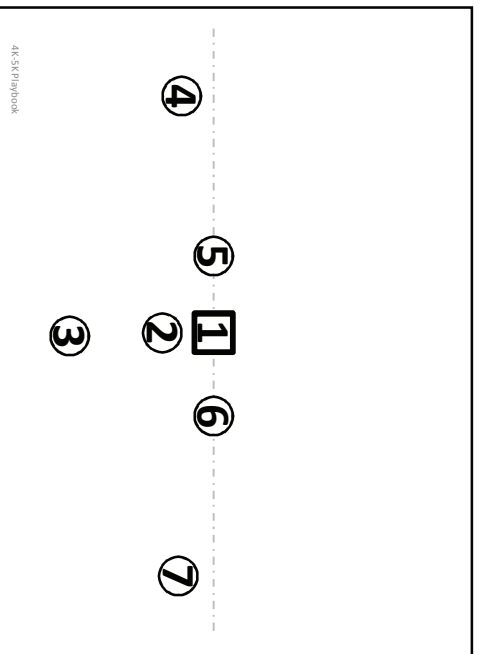

BASIC FORMATION ["Blue"]

SPLIT BACK FORMATION [“Gold”]

I-FORMATION ["Red"]

EMPTY BACKFIELD FORMATION ["Green"]

Green 77 Laser Sweep

Green 48 Sweep

Green Double X Laser Pass

Green 48 Reverse

Green Drag Laser Pass

Green 48 Pass