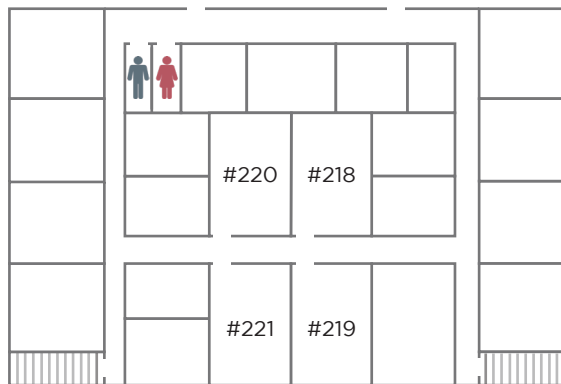

Entrances

- A** Front Worship Center Entrance
- B** Guest Entrance
- C** Courtyard Entrance
- D** Front Preschool Hall Entrance
- E** Christian Life Center Entrance

- F** Rear Preschool Hall Entrance
- G** South Fellowship Hall Entrance
- H** North Fellowship Hall Entrance
- I** Rear Worship Center Entrance

Fellowship Hall / Level 2

CHILDREN

119	0-24 Months	301	Grades 1-2
118	Age 2 and 3	302	Grades 3-5
115	Pre-K4-Kindergarten		

STUDENTS AND COLLEGE

320	Girls Grades 6-8	318	Boys Grades 9-12
303	Boys Grades 6-8	308	College Ministry
317	Girls Grades 9-12		