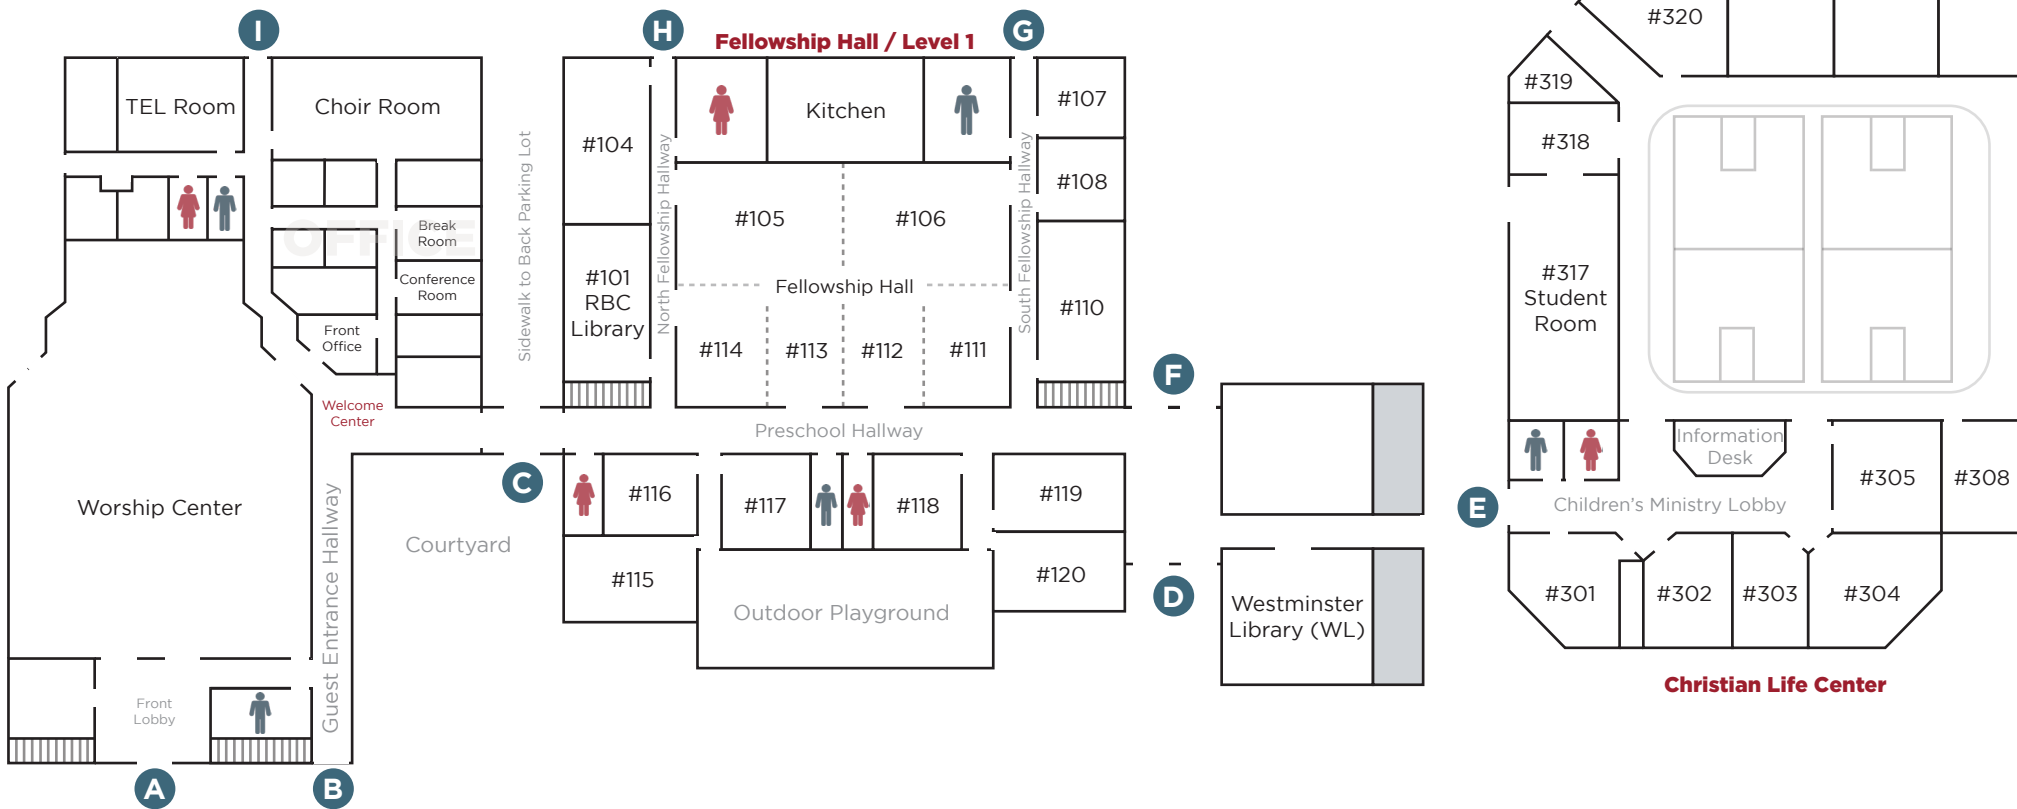

Entrances

- A** Front Worship Center Entrance
- B** Guest Entrance
- C** Courtyard Entrance
- D** Front Preschool Hall Entrance
- E** Christian Life Center Entrance

- F** Rear Preschool Hall Entrance
- G** South Fellowship Hall Entrance
- H** North Fellowship Hall Entrance
- I** Rear Worship Center Entrance

Fellowship Hall / Level 2

CHILDREN

119	0-24 Months	301	Grades 1-2
118	Age 2 and 3	302	Grades 3-5
115	Pre-K4-Kindergarten		

STUDENTS AND COLLEGE

320	Girls Grades 6-8	318	Boys Grades 9-12
303	Boys Grades 6-8	308	College Ministry
317	Girls Grades 9-12		

YOUNG ADULTS

221	Singles Under 40	Ray
220	Young Marrieds (<i>under 55</i>)	Chapman

ADULTS

112	Couples (50s-60s)	Locke
111	Ladies	Sanders
113	Men	Culver
WL	Co-Ed	Colley

SENIOR ADULTS

114	Couples (60s-70s)	Pierce
116	Co-Ed (70s)	Pillow
104	Couples (70s-80s)	Pittman
TEL Room	Couples (80s)	Siler
Break Room	Ladies (80s)	Cueria