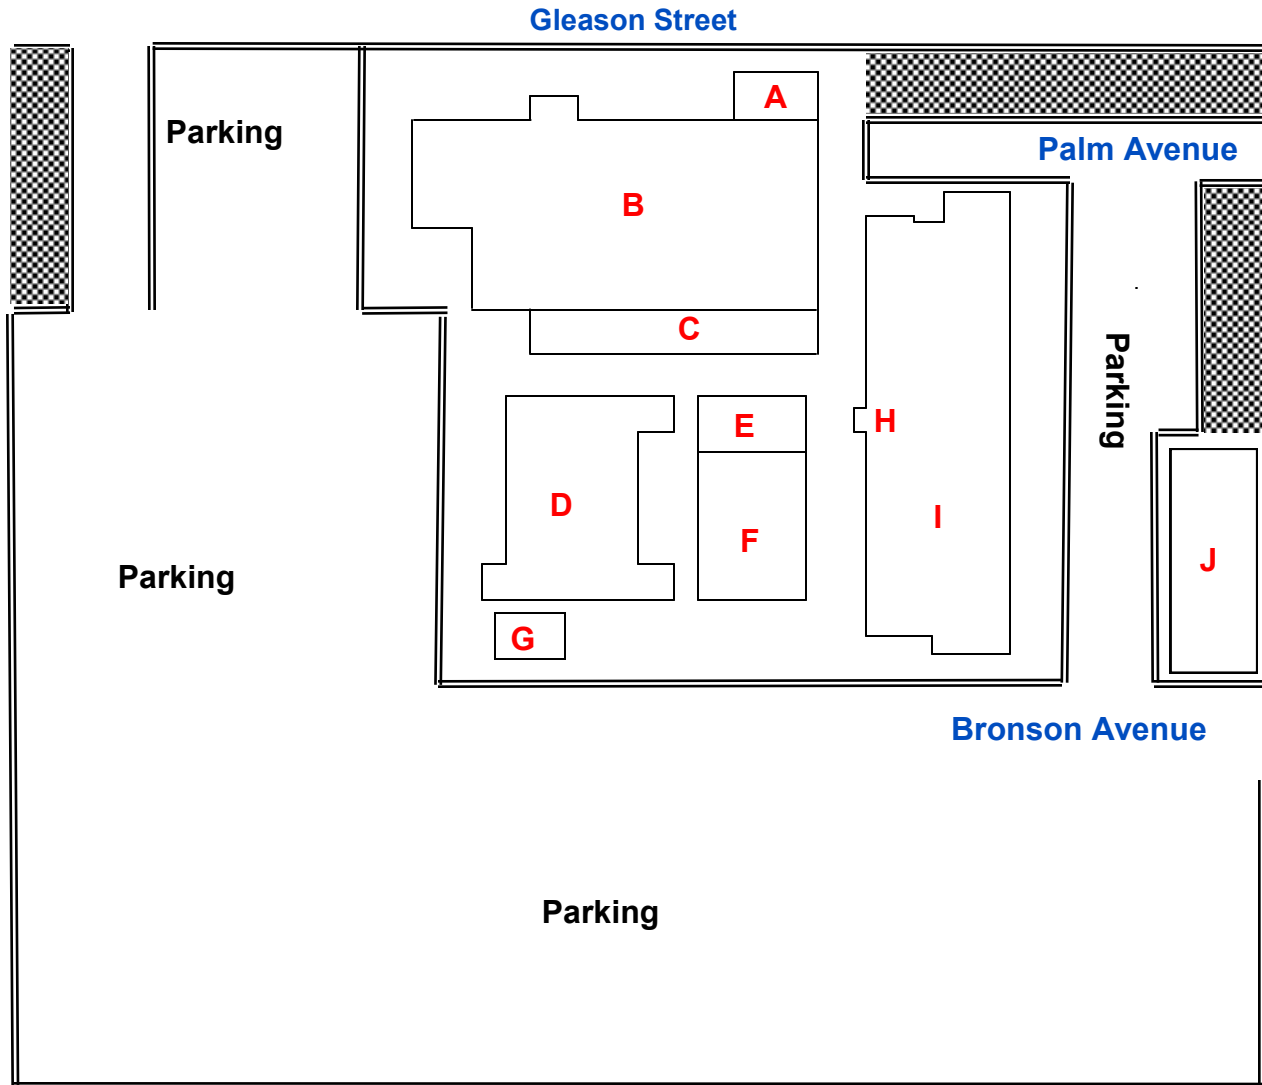

First Presbyterian Church of Delray Beach Campus Directory

Additional Parking is available for worship services on the Gleason Street Parking Lot directly across from the Sanctuary entrance.

- | | |
|--------------------------|---------------------------------------|
| A Church Office | F Courtyard |
| B Sanctuary | G Cross Garden |
| C Covered Patio | H Elevator |
| D Fellowship Hall | I Center for Christian Studies |
| E Memorial Garden | J Holly House |

First Presbyterian Church of Delray Beach
33 Gleason Street
Delray Beach, Florida 33483