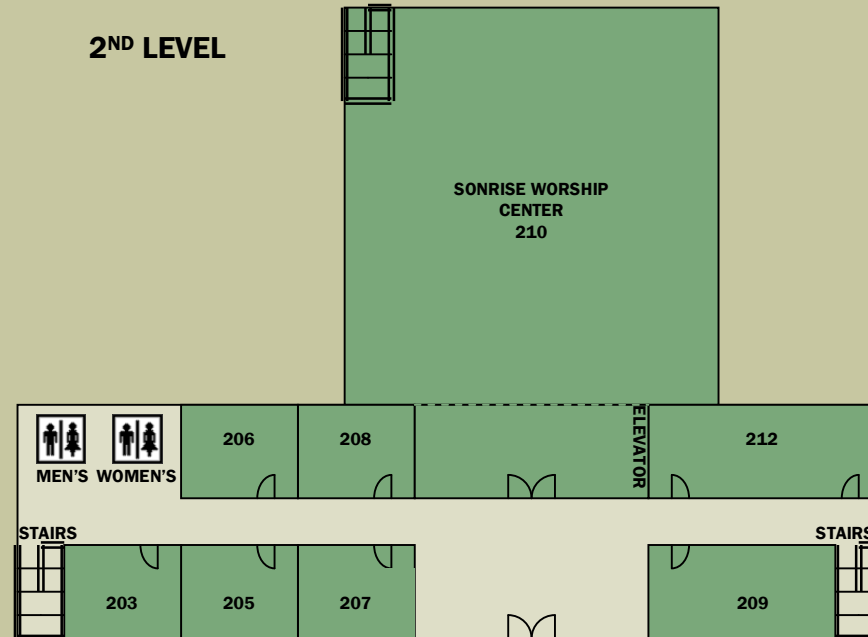

2ND LEVEL

SONRISE WORSHIP
CENTER
210

MEN'S WOMEN'S

206

208

212

STAIRS

STAIRS

ELEVATOR

203

205

207

209