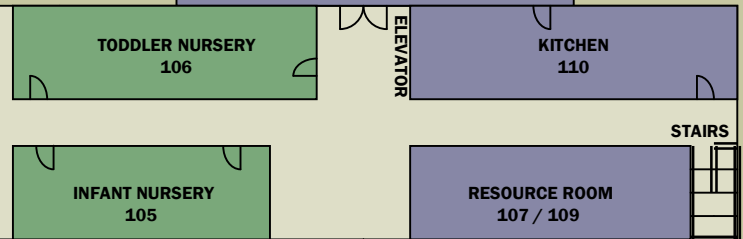

# THE RIVER CHRISTIAN REFORMED CHURCH

THE RIVER HOUSE  
 YOUTH MINISTRY  
 SPANISH MINISTRY

Club 4/5  
102  
 CRY ROOM  
101

INFORMATION  
DESK

FOYER

## 1<sup>ST</sup> LEVEL

PATIO

LIBRARY  
108A

PRAYER ROOM  
108B

108C

FELLOWSHIP HALL  
108

TODDLER NURSERY  
106

KITCHEN  
110

MEN'S

WOMEN'S

INFANT NURSERY  
105

RESOURCE ROOM  
107 / 109

STAIRS

STAIRS

ELEVATOR

ELEVATOR

203

205

207

209