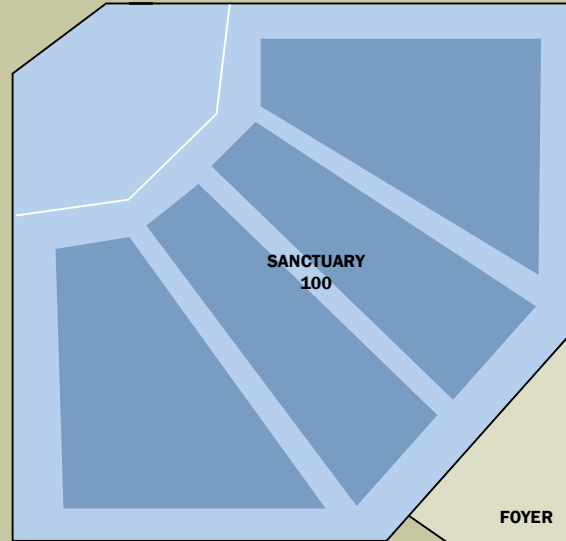

# THE RIVER CHRISTIAN REFORMED CHURCH

THE RIVER HOUSE  
 YOUTH MINISTRY  
 SPANISH MINISTRY

Club 4/5  
102  
 CRY ROOM  
101

INFORMATION  
DESK

FOYER

## 1<sup>ST</sup> LEVEL

PATIO

LIBRARY  
108A

PRAYER ROOM  
108B

108C

FELLOWSHIP HALL  
108

TODDLER NURSERY  
106

KITCHEN  
110

ELEVATOR

203

205

207

209