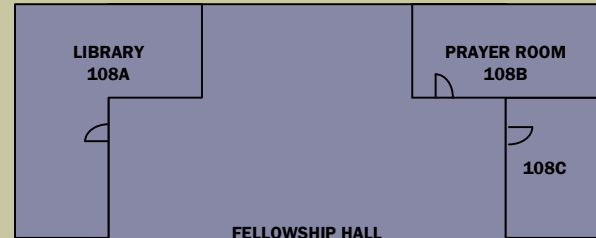

# THE RIVER CHRISTIAN REFORMED CHURCH

THE RIVER HOUSE  
 YOUTH MINISTRY  
 SPANISH MINISTRY

Club 4/5  
102  
 CRY ROOM  
101

INFORMATION  
DESK

FOYER

## 1<sup>ST</sup> LEVEL

PATIO

LIBRARY  
108A

PRAYER ROOM  
108B

108C

FELLOWSHIP HALL  
108

TODDLER NURSERY  
106

KITCHEN  
110