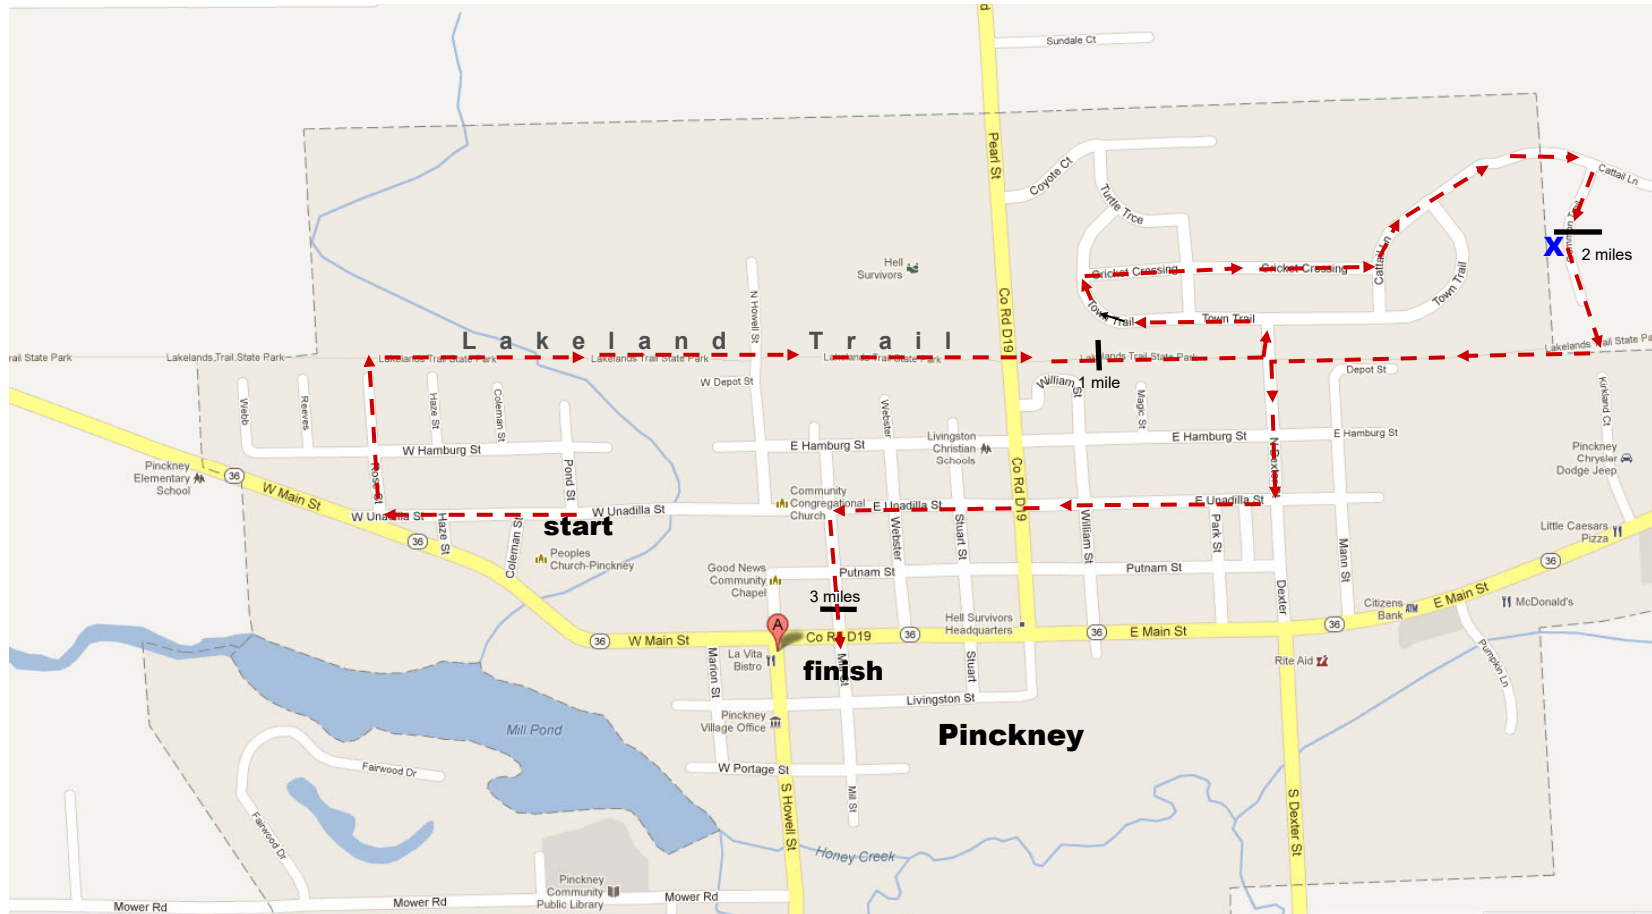

5K Run & Walk
Pinckney, MI

Course Map

500 W. Main St.
Pinckney, MI 48169
734-878-3407
peoplespinckney.com

X - Water Station
| - Mile Markers