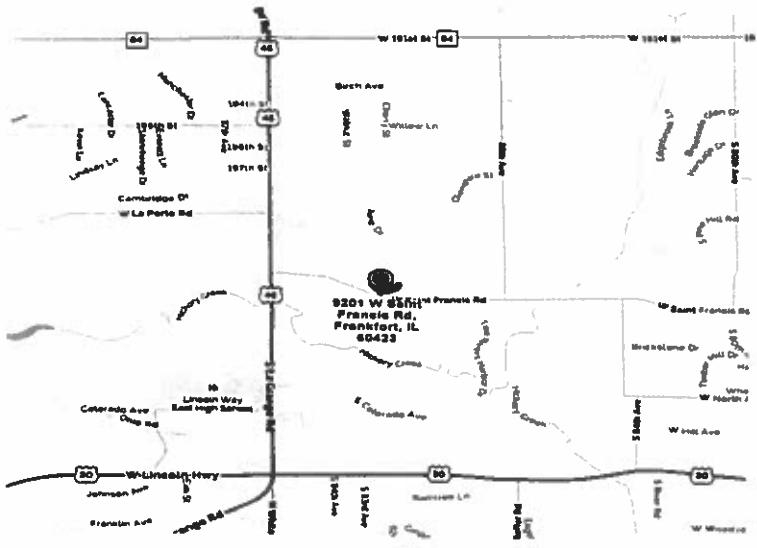

Directions

St. Francis Woods is located approximately 45 minutes south of Chicago in Frankfort, Illinois.

Reach Route 45 from any of the major roadways.

The intersection of Route 45 and St. Francis Road is about 2 miles south of I-80.

We are located on St. Francis Road, 1/2 mile east of Route 45, and 2 miles west of Harlem Avenue (Rt. 43).