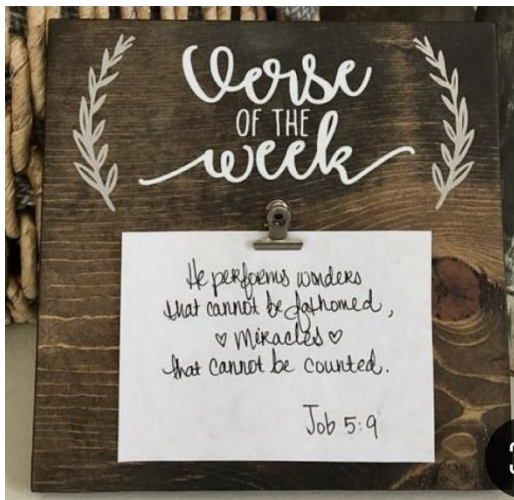

Project 65

Verse of the Week 12" x 12" - $25