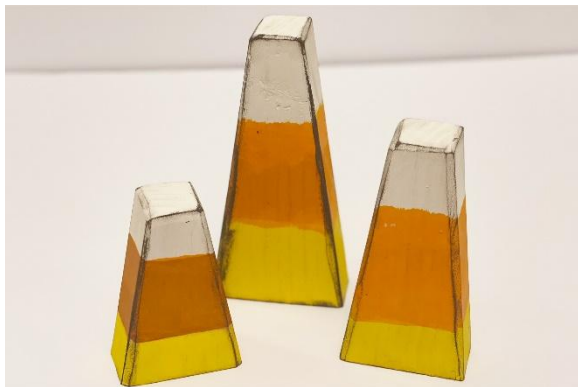

Project 11

Candy Corn Trio, 7", 5.5", & 4" Tall

$20