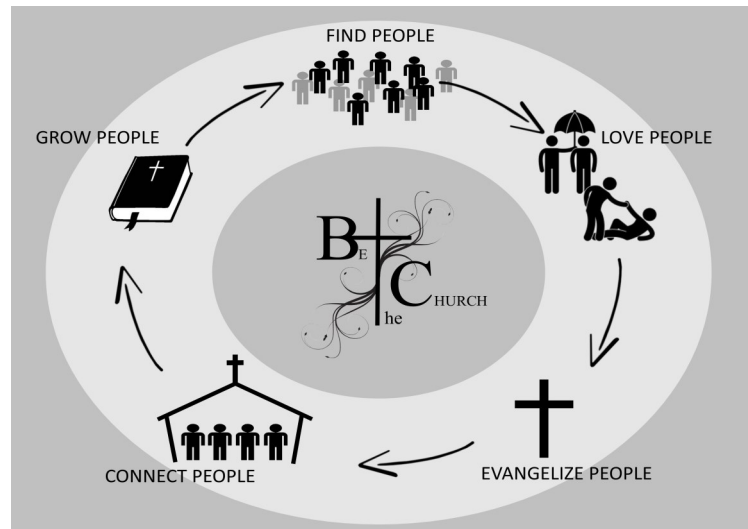

Today we also recognize all of our AWANA leaders and workers. Next Sunday afternoon is the AWANA Carnival. This is a wonderful opportunity to "Be The Church." Invite people with you. Introduce them to people. Show them hospitality. My heart continues to ache for the lostness in Leavenworth County. We know God is already at work. He invites us to join Him in that work!

Our Wednesday night service kicks off on Sept 7 at 6:30 p.m. Perhaps you've seen the first promotional video on Facebook or on our website. Personal invitation will be far more effective than social media in bringing people to this service. As Pastor Ryon has mentioned, we are asking not to come on Wednesday so you can skip Sunday morning. The purpose is to serve those who must work on Sunday and the lost/unchurched who perhaps would not attend on a Sunday. We have a tremendous church culture and we want to maintain that culture on the Lord's Day. Thanks for understanding. If you have questions about the service, please check with Pastor Ryon. Thanks for your commitment to our King!

We had a great turnout last Sunday night for our monthly prayer meeting. Please note in today's worship folder the prayer meeting dates for the rest of the year. I hope you'll make that a priority!

Bro. Mike

Connect

Upcoming Prayer Meetings

Mark your calendars for our upcoming Prayer Meetings at 6 p.m. in the Train Station. Luke 21:36 (NASB) "But keep on the alert at all times, praying that you may have strength to escape all these things that are about to take place, and to stand before the Son of Man."

- **Sept. 11**
- **Oct. 2**
- **Nov. 6**
- **Dec. 4**

Childcare will try to be provided at these meetings. **If there is anyone willing to help with childcare, please see Pastor Mike.**

Church Breakfast

You're invited to an **all Church Breakfast on Aug. 21st from 8:00—9:00 a.m.** in the Fellowship Hall. All food will be provided. Please come and join us.

AWANA Carnival

The AWANA Carnival will be **Sunday, August 21 from 4-6 p.m.** in the West Haven parking lot. The entire community is invited to enjoy free fellowship, games, and food. Our local fire and police departments will be greeting everyone. Invite others!

Church Key List

We are updating our office key list. If you currently have an Entry key to the church, please contact the office and let us know (913) 369-9422. Thank you.

Budget Information

Weekly Budget Requirement: $8,726.72
General Fund Receipts: $9,526.00
Month to Date Budget Requirement: $8,726.72
Month to Date Giving: $9,526.00

Facebook

Like our pages on Facebook:
www.facebook.com/pages/westhavenbaptistchurch
www.facebook.com/pages/westhavenstudentministries
www.facebook.com/westhavenawana

Connect

Sunday School Classes Start Sept. 4th

Class/Teacher	Age	Location	Current Study
Walkers Nancy & Christina Millison	18 mo.-2 yrs	Space Academy Yellow Room	A Sure Foundation
Pre-School Becky Derzinski	3-4 years	Space Academy Orange Room	
K-2nd Grade Kathie Riddle	K-2nd grade	Space Academy Red Room	Jesus What a Savior
3rd & 4th Grade Kathy Link	3rd-4th grade	Space Academy Green Room	To Be Like Jesus
5th & 6th Grade Jenny Worden & Michelle McIntyre	5th-6th grade	Space Academy Blue Room	God's Purposes
Junior High Cheryl Sander & Jen Klamm	7th-8th grade	Fellowship Hall	It's not What You Think
Senior High Bob Link	9th-12th grade	Train Station	
Pastor's Class Pastor Mike	All Adults	Room 101 (Bottom of the stairs)	Basic Systematic Theology
Ladies' Class ReAnn French	Ladies, 18+	Upstairs in the church office	1,-2 Peter, Jude
Adult I Keith Miller	All Adults	Fellowship Hall	Genesis
Adult II Gordon Brest	All Adults	Fellowship Hall	Bible Studies for Life
Adult III Jon Hain	All Adults	Fellowship Hall	1,-2 Peter, Jude
Senior Adults Ron & Gail Robbins	Senior Adults	Room 201 (Top of the stairs)	1,-2 Peter, Jude

This Week

Sunday, August 14

7 a.m. Men's Prayer Breakfast
(Fellowship Hall)

Tuesday, August 16

6 a.m. Baggett Prayer Meeting

Get our most current
calendar at
www.westhavenbaptist.org.