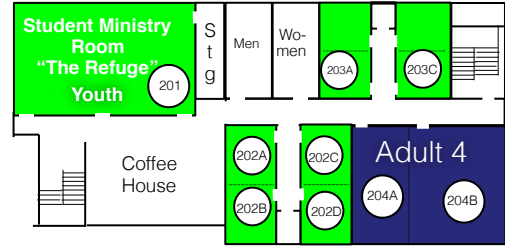

First Baptist Church Terrell

Main Campus: 403 N. Catherine St.
 ROC: 100 W. Brin St.
 fbcterrell.org 972.563.7561

- = Nursery/Preschool
- = Children/Preteens
- = Special Needs (JOY Min.)
- = Students (Teens) @ ROC
- = College/Career Adults up to mid-20's "Freedom" Class @ ROC
- = Young Adults: 20's -40's (Ad. 6)
- = Young Adults: 30's -50's (Ad. 5)
- = Median Adults: 40's-60's (Ad. 4) @ the ROC
- = Median Adults: 50's & 60's (Ad. 3) @ the ROC
- = Senior Adults: 60's & 70's (Ad. 2)
- = Senior Adults: 70's & up (Ad. 1)
- = "The Seekers" Class (ROC R106) Open to any age adult

FBCT Recreation Outreach Center (ROC) 2nd Floor

FBCT Recreation Outreach Center (ROC) 1st Floor

W. Brin Street

Main Campus 2nd Floor

FBCT Main Campus 1st Floor

W. College St.

Parking

Parking