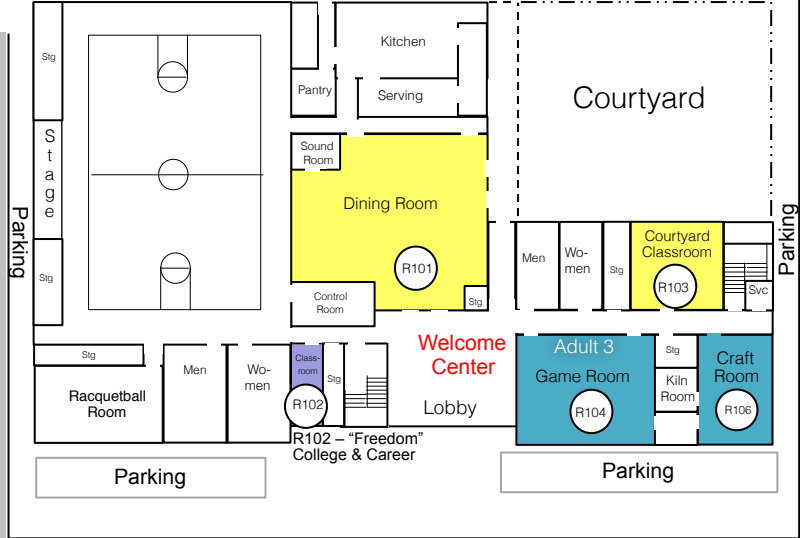

First Baptist Church Terrell

Main Campus: 403 N. Catherine St.
 ROC: 100 W. Brin St.
 fbcterrell.org 972.563.7561

- = Nursery/Preschool
- = Children/Preteens
- = Special Needs (JOY Min.)
- = Students (Teens) @ ROC
- = College/Career Adults up to mid-20's "Freedom" Class @ ROC
- = Young Adults: 20's -40's (Ad. 6)
- = Young Adults: 30's -50's (Ad. 5)
- = Median Adults: 40's-60's (Ad. 4) @ the ROC
- = Median Adults: 50's & 60's (Ad. 3) @ the ROC
- = Senior Adults: 60's & 70's (Ad. 2)
- = Senior Adults: 70's & up (Ad. 1)
- = "The Seekers" Class (ROC R106) Open to any age adult

FBCT Recreation Outreach Center (ROC) 2nd Floor

FBCT Recreation Outreach Center (ROC) 1st Floor

W. Brin Street

Main Campus 2nd Floor

FBCT Main Campus 1st Floor

W. College St.

Parking

Parking