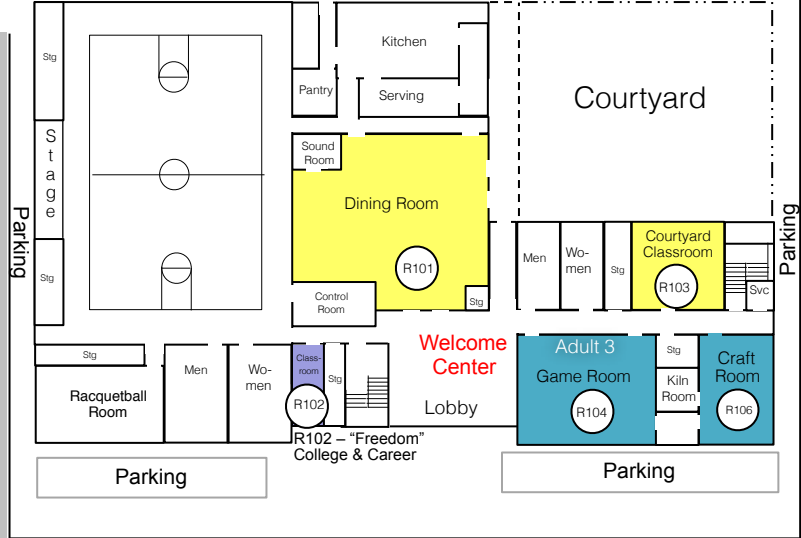

# First Baptist Church Terrell

Main Campus: 403 N. Catherine St.  
 ROC: 100 W. Brin St.  
 fbcterrell.org 972.563.7561

- = Nursery/Preschool
- = Children/Preteens
- = Special Needs (JOY Min.)
- = Students (Teens) @ ROC
- = College/Career Adults up to mid-20's "Freedom" Class @ ROC
- = Young Adults: 20's -40's (Ad. 6)
- = Young Adults: 30's -50's (Ad. 5)
- = Median Adults: 40's-60's (Ad. 4) @ the ROC
- = Median Adults: 50's & 60's (Ad. 3) @ the ROC
- = Senior Adults: 60's & 70's (Ad. 2)
- = Senior Adults: 70's & up (Ad. 1)
- = "The Seekers" Class (ROC R106) Open to any age adult

## FBCT Recreation Outreach Center (ROC) 2nd Floor

## FBCT Recreation Outreach Center (ROC) 1st Floor

W. Brin Street

## Main Campus 2nd Floor