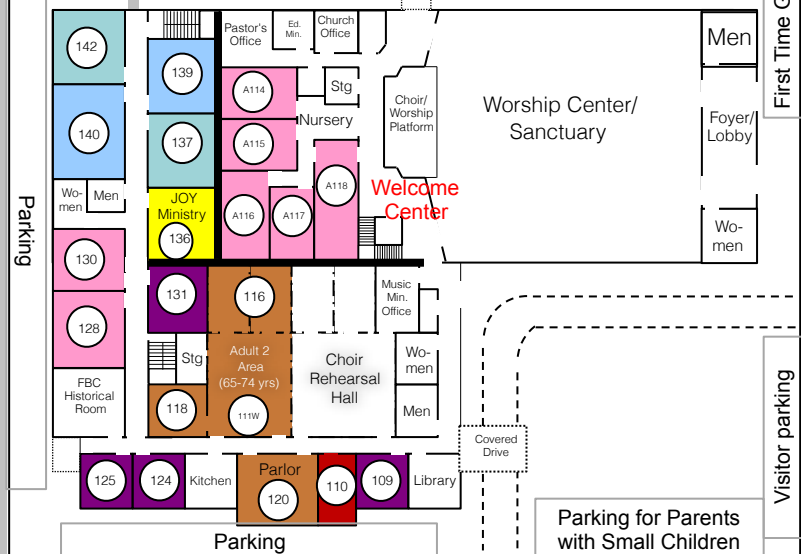

FBCT Main Campus 1st Floor

W. College St.

N · CATHERINE ST

N · FRANCIS ST

Parking

First Time Guest parking

Visitor parking

Parking for Parents with Small Children