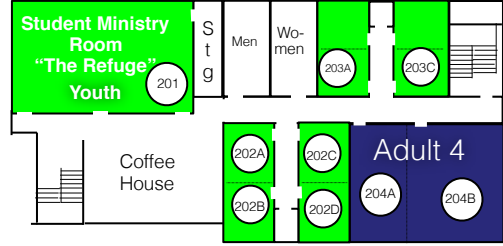

# First Baptist Church Terrell

Main Campus: 403 N. Catherine St.  
 ROC: 100 W. Brin St.  
 fbcterrell.org 972.563.7561

- = Nursery/Preschool
- = Children/Preteens
- = Special Needs (JOY Min.)
- = Students (Teens) @ ROC
- = College/Career Adults up to mid-20's "Freedom" Class @ ROC
- = Young Adults: 20's -40's (Ad. 6)
- = Young Adults: 30's -50's (Ad. 5)
- = Median Adults: 40's-60's (Ad. 4) @ the ROC
- = Median Adults: 50's & 60's (Ad. 3) @ the ROC
- = Senior Adults: 60's & 70's (Ad. 2)
- = Senior Adults: 70's & up (Ad. 1)
- = "The Seekers" Class (ROC R106) Open to any age adult

## FBCT Recreation Outreach Center (ROC) 2nd Floor