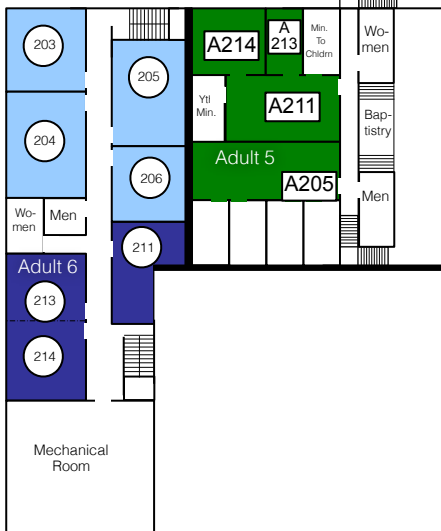

# First Baptist Church Terrell

Main Campus: 403 N. Catherine St.  
 ROC: 100 W. Brin St.  
 fbcterrell.org 972.563.7561

- = Nursery/Preschool
- = Children/Preteens
- = Special Needs (JOY Min.)
- = Students (Teens) @ ROC
- = College/Career Adults up to mid-20's "Freedom" Class @ ROC
- = Young Adults: 20's & 30's (Ad. 6)
- = Young Adults: 30's & 40's (Ad. 5)
- = Median Adults: 40's & 50's (Ad. 4) @ the ROC
- = Median Adults: 50's & 60's (Ad. 3) @ the ROC
- = Senior Adults: 60's & 70's (Ad. 2)
- = Senior Adults: 70's & up (Ad. 1)
- = "The Gate" Class (ROC R103) Open to any age adult
- = "The Seekers" Class (ROC R101) Open to any age adult

## FBCT Recreation Outreach Center (ROC) 2nd Floor

## FBCT Recreation Outreach Center (ROC) 1st Floor

W. Brin Street

## Main Campus 2nd Floor