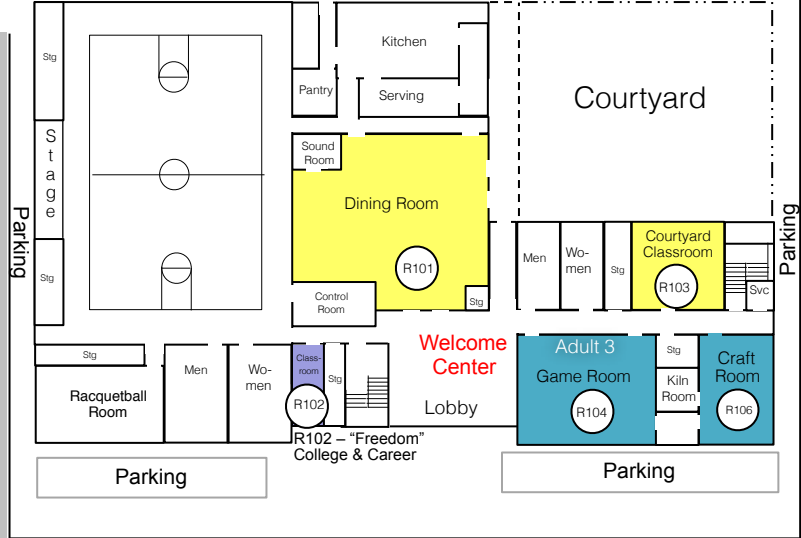

# First Baptist Church Terrell

Main Campus: 403 N. Catherine St.  
 ROC: 100 W. Brin St.  
 fbcterrell.org 972.563.7561

- = Nursery/Preschool
- = Children/Preteens
- = Special Needs (JOY Min.)
- = Students (Teens) @ ROC
- = College/Career Adults up to mid-20's "Freedom" Class @ ROC
- = Young Adults: 20's & 30's (Ad. 6)
- = Young Adults: 30's & 40's (Ad. 5)
- = Median Adults: 40's & 50's (Ad. 4) @ the ROC
- = Median Adults: 50's & 60's (Ad. 3) @ the ROC
- = Senior Adults: 60's & 70's (Ad. 2)
- = Senior Adults: 70's & up (Ad. 1)
- = "The Gate" Class (ROC R103) Open to any age adult
- = "The Seekers" Class (ROC R101) Open to any age adult

## FBCT Recreation Outreach Center (ROC) 2nd Floor

## FBCT Recreation Outreach Center (ROC) 1st Floor

W. Brin Street

## Main Campus 2nd Floor