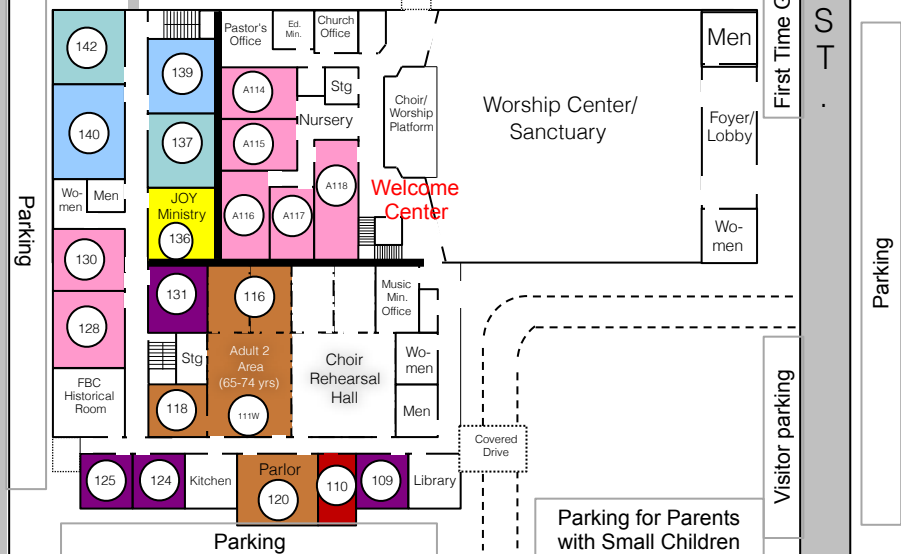

FBCT Main Campus 1st Floor