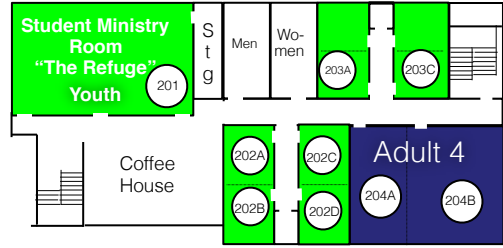

# First Baptist Church Terrell

Main Campus: 403 N. Catherine St.  
 ROC: 100 W. Brin St.  
 fbcterrell.org 972.563.7561

- = Nursery/Preschool
- = Children/Preteens
- = Special Needs (JOY Min.)
- = Students (Teens) @ ROC
- = College/Career Adults up to mid-20's "Freedom" Class @ ROC
- = Young Adults: 20's & 30's (Ad. 6)
- = Young Adults: 30's & 40's (Ad. 5)
- = Median Adults: 40's & 50's (Ad. 4) @ the ROC
- = Median Adults: 50's & 60's (Ad. 3) @ the ROC
- = Senior Adults: 60's & 70's (Ad. 2)
- = Senior Adults: 70's & up (Ad. 1)
- = "The Gate" Class (ROC R103) Open to any age adult
- = "The Seekers" Class (ROC R101) Open to any age adult

## FBCT Recreation Outreach Center (ROC) 2nd Floor