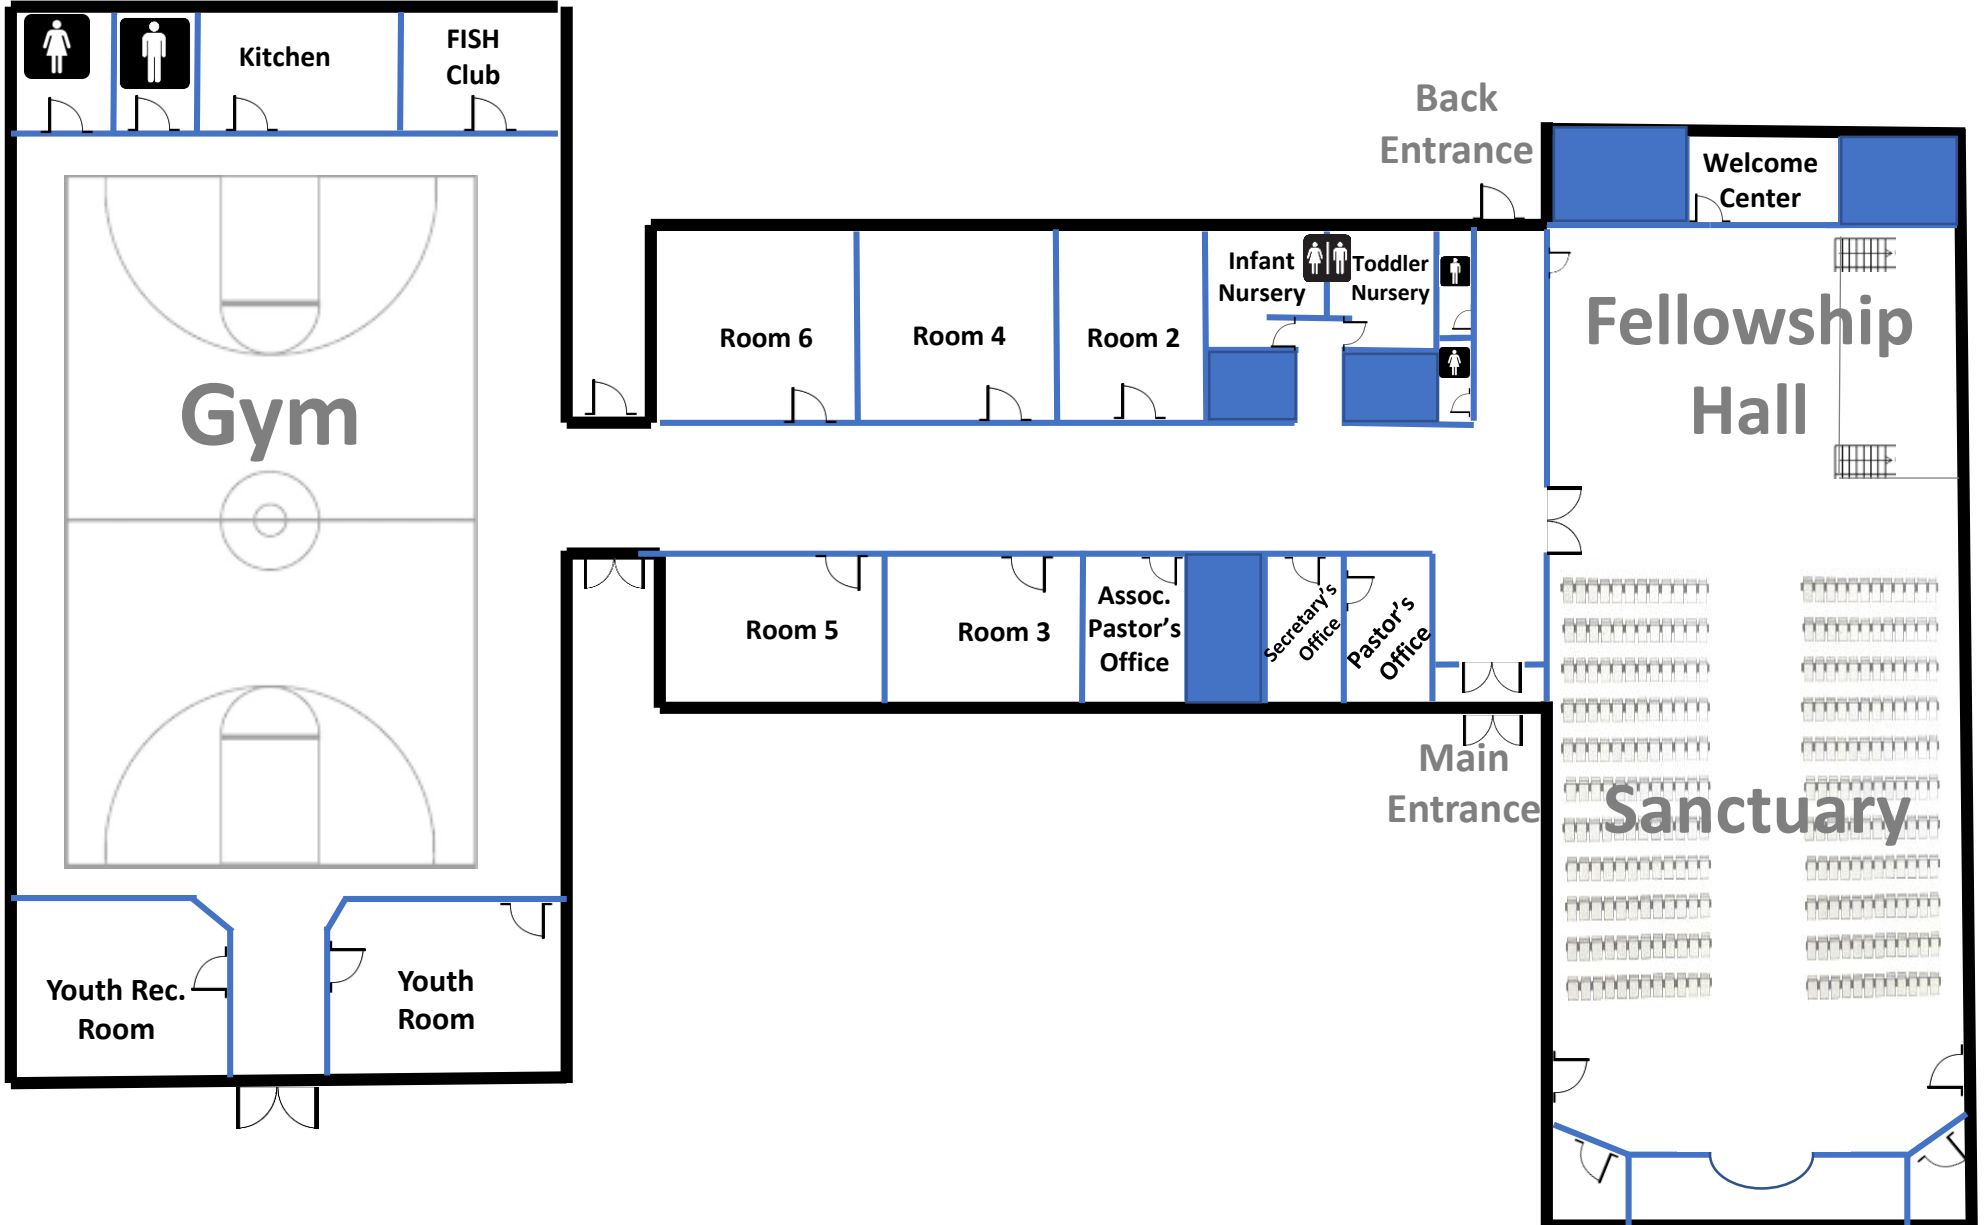

# Where's My Sunday School Class?

## CLASS LOCATIONS

KIDS	
<b>Nursery:</b>	Toddler Nursery
	FISH Club
<b>3-5 year olds:</b>	Room 2
<b>1st-2nd Grades:</b>	Room 5
<b>3rd-5th Grades:</b>	Youth Room
<b>6th-12th Grades:</b>	
ADULTS	
<b>Faith Class:</b>	Room 3
<b>Family Leaders Class:</b>	Gym
<b>Foundations Class:</b>	Room 6
<b>Ladies Class:</b>	Room 4
<b>Seniors Class:</b>	Fellowship Hall

**Ladies Class:** A class for women to fellowship with other women.