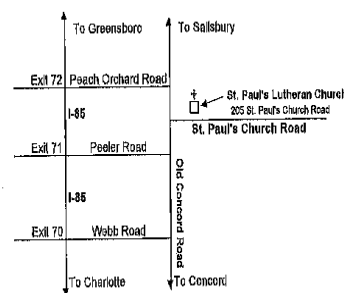

Year of the Rat Rod

St. Paul's Lutheran Church
205 St. Paul's Church Road - Salisbury NC

9th Annual

Cruise 'n Barbecue

Featuring Port-a-Pit Chicken!

Classic Cars • Street Rods • Motorcycles

Saturday

April 27, 2019

Rain or Shine!

Benefitting St. Paul's Helping Hands Ministry

Schedule of events:

**10:00 am - 3:00 pm: Cruise-in, Car Show, Raffles, Door Prizes
Music & Port-a-Pit Chicken!**

- Judging: Noon-2 pm
- **Special Award this year: "Rat Rod of the Cruise-in"**
- Judges to award 1st, 2nd & 3rd Place Trophies; Best Truck & Rat Rod of the Cruise-in
- Participants vote for Cruiser's Choice Awards – **20** to be awarded, plus Best Bike!
- Port-a-Pit Chicken: ½ Chicken, slaw, beans, roll & dessert (Drive-thru available)
- Relax with some music & food! Homemade ice cream & cakes! Other concessions!

3:00 pm: Car Show Awards, Half & Half and Raffle drawings!

- Door Prizes throughout the afternoon! -

Again this year! Our "Worry-free Weather Guarantee"!

Pre-register with no worries – We know that classic cars and bikes don't come out in the rain. In case of bad weather you may if you wish, request a refund of your car show pre-registration fee when you come to enjoy your Port-a-Pit chicken

Details & Photos: www.facebook.com/stpaulscruisenbarbecue

(Donation/Registration Form on back.)