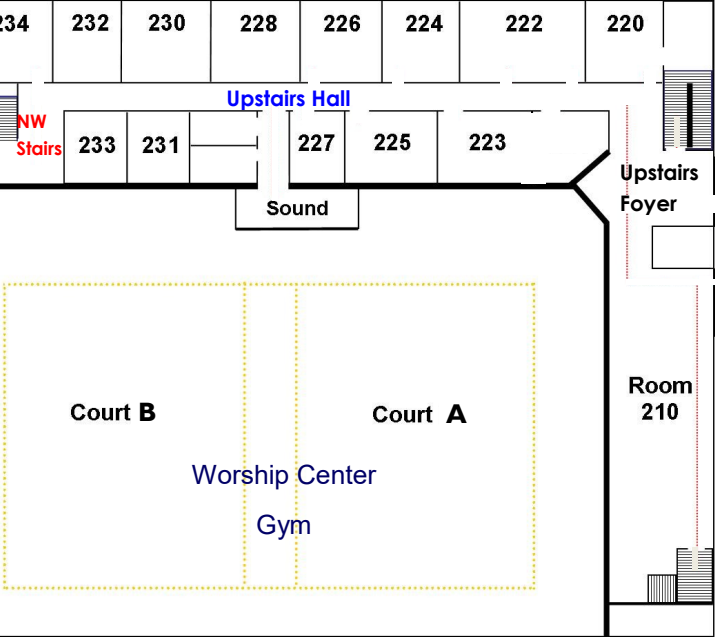

**Children's Wing**

Children's Church

North Student/Children Entrance

Children's Hall

Student Hall

South Student/Children Entrance

East Children's Entrance

**Preschool Wing**

North Preschool Entrance

North Student/Preschool Entrance

Preschool Hall

Indoor Playground

Outdoor Playground

South Student/Preschool Entrance

Main Hall

Foyer

Worship Center

Gym

Court B

Court A

SE Stairs

Chair Closet

Stage

Room 101

**Worship Center Second Floor**

**Adult & Youth Bible Study Classes**

West Preschool Emergency Exit

West Main Entrance

East Main Entrance

NE Stairs

Foyer

Foyer