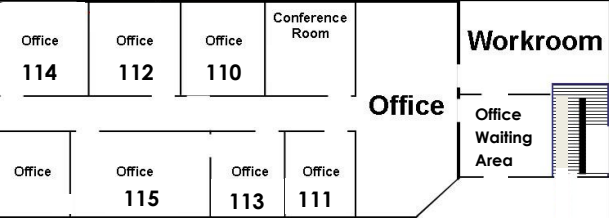

North Preschool Entrance

North Student/Preschool Entrance

Preschool Hall

Indoor Playground

Outdoor Playground

South Student/Preschool Entrance

Main Hall

Foyer

Worship Center

Gym

Court B

Court A

SE Stairs

Chair Closet

Stage

Room 101