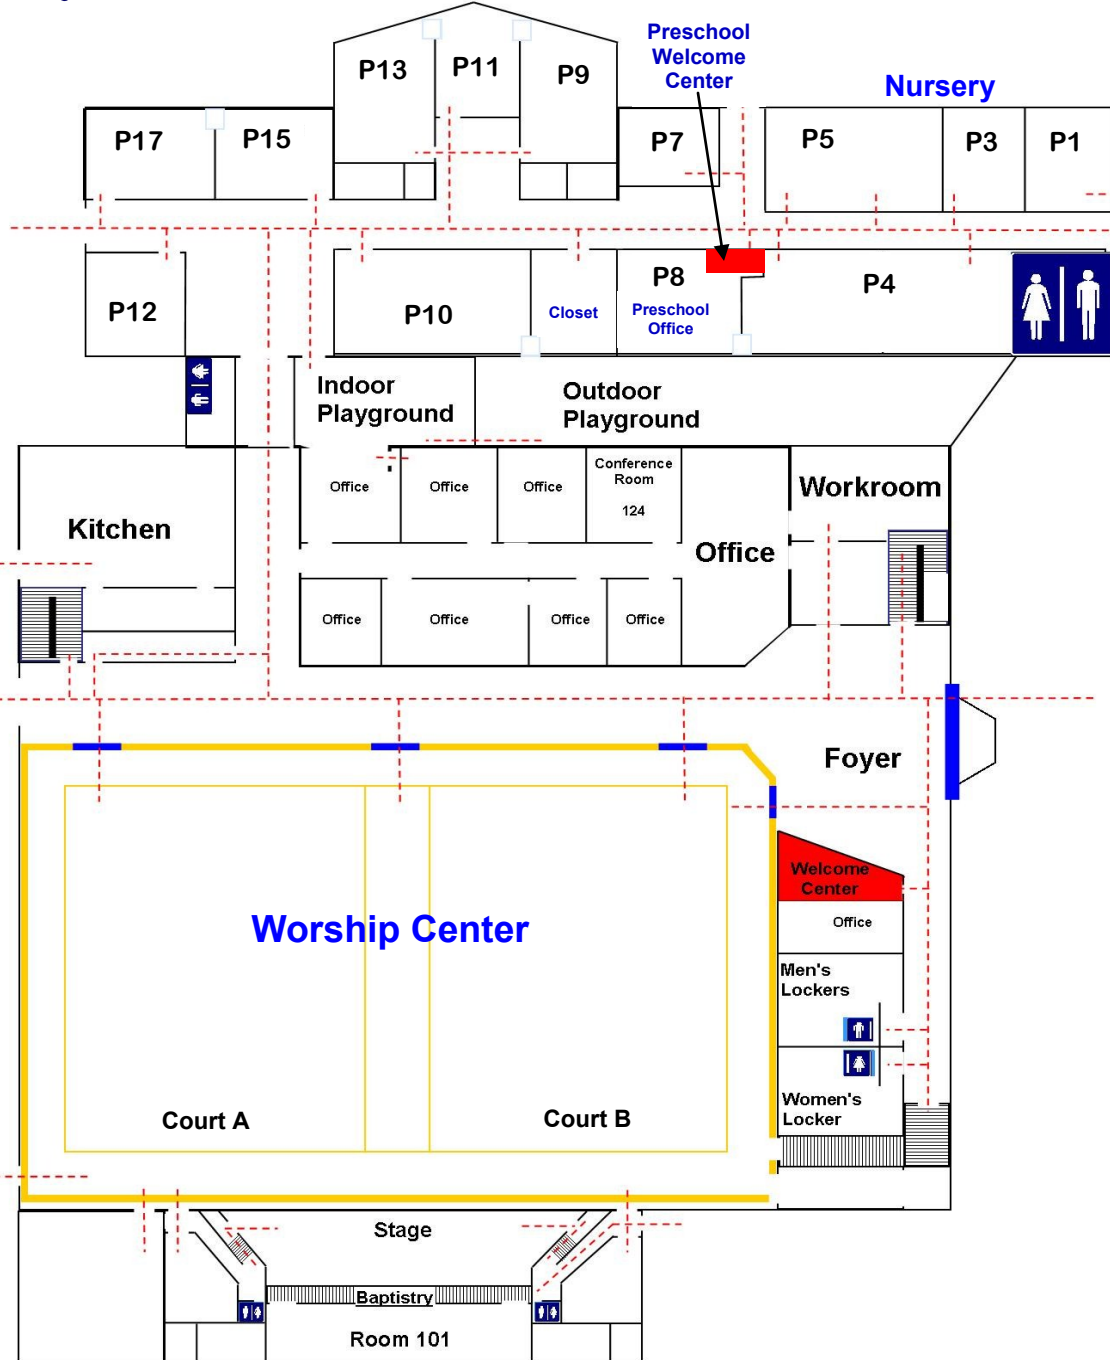

Preschool Department

Worship Center Upper Level ~ Adult/Student Sunday School Classes