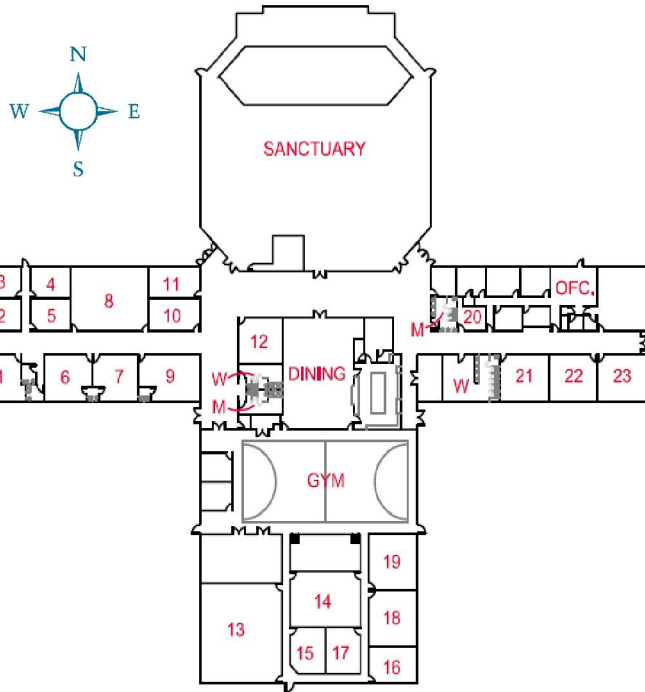

FCN Campus

Children

- 1 Early Elementary
- 2 TASK 456
- 4 Caravan
- 7 Nursery
- 8 Children's Church
- 9 Children's Game Room
- 10 Puppet Room

Adult

- 12 Prime Timers
- 20 Sunday School Office
- 21 The Gathering Place
(Rooted Sunday School)
- 22 InAsMuch
- 23 Conference Room