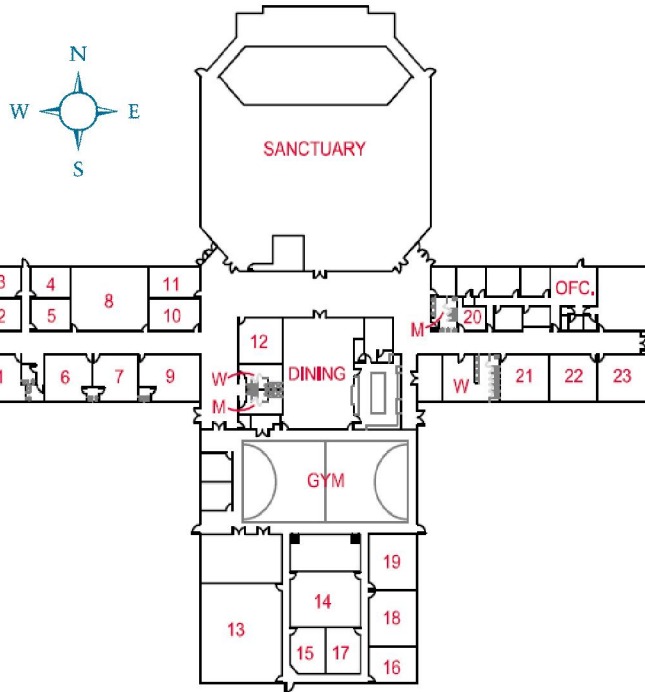

This Week at FCN:

Sunday 9:00 a.m. Fellowship in Vestibule
9:30 a.m. Sunday School
10:30 a.m. Morning Worship Service
6:00 p.m. Common Ground
College & Career Group
Children's Caravan
ATOMIC Youth Ministries

Wednesday 7:00 p.m. Jubilee Sr. Adult Bible Study
"The Well" Prayer Group
College & Career Group
ATOMIC Youth Ministries
Children's Freestyle

Thursday 6:30 a.m. Men's Prayer Breakfast
(Cracker Barrel)

Sunday 9:00 a.m. Fellowship in Vestibule
9:30 a.m. Sunday School
10:30 a.m. Morning Worship Service
6:00 p.m. Common Ground
College & Career Group
Children's Caravan
ATOMIC Youth Ministries

FCN Campus

Children

- 1 Early Elementary
- 2 TASK 456
- 4 Caravan
- 7 Nursery
- 8 Children's Church
- 10 Puppet Room

Adult

- 12 Prime Timers
- 20 Sunday School Office
- 21 The Gathering Place
  (Rooted Sunday School)
- 22 InAsMuch
- 23 Conference Room

Youth

- 13 Youth Room
- 14 Game Room

- 11 Church Library

March Ushers

- Charles Barrington
- Sandy Bullock
- Steve Hastings
- Bernie Hehn
- Aaron Hocking
- Neal King

March Stewards

- Barbara Cunningham
- Jimmy Thomas

Monthly Mission Emphasis

March: Easter Offering

The Church of the Nazarene's annual Easter Offering for the World Evangelism Fund has been a denominational tradition for more than 75 years. Thanks to Nazarenes' strong and steadfast belief in supporting the spread of the gospel, our missionaries, ministers, and laity have made Christ-like disciples in the nations through churches, schools, hospitals, Compassionate Ministry Centers, and countless other ministries. These outreaches are not possible without your gifts.

Children's Mission Money March

Sunday, March 17	$ 40.15
Month To Date:	$ 128.39
Year To Date:	$ 538.74