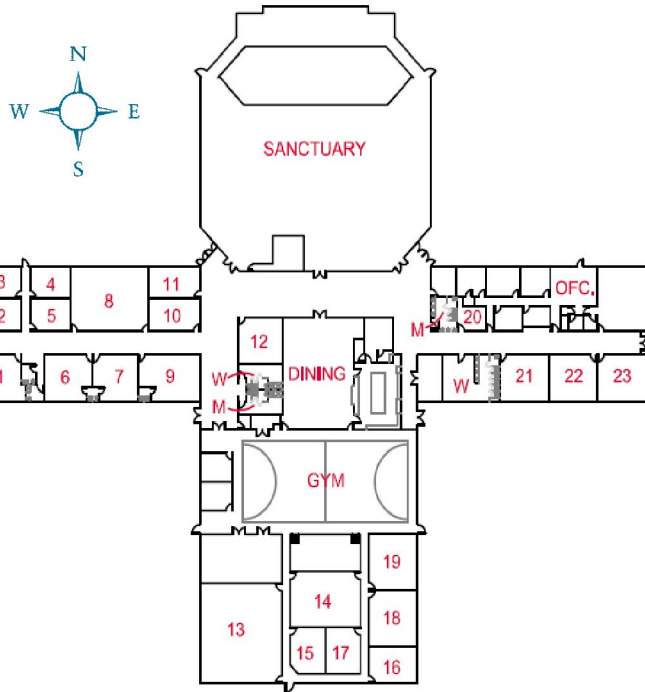

FCN Campus

Children

- 1 Early Elementary
- 2 TASK 456
- 4 Caravan
- 7 Nursery
- 8 Children's Church
- 10 Puppet Room

Adult

- 12 Prime Timers
- 20 Sunday School Office
- 21 The Gathering Place
(Rooted Sunday School)
- 22 InAsMuch
- 23 Conference Room