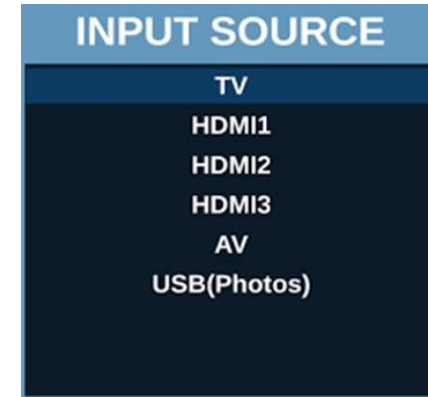

Connect a Laptop Computer to your TV

Laptop HDMI Port

Standard HDMI Adapter

Step 1: Connect a standard HDMI cable between the laptop and TV

Step 2: Select HDMI port you connected to on your TV

Step 3: Watch your laptop contents on your TV