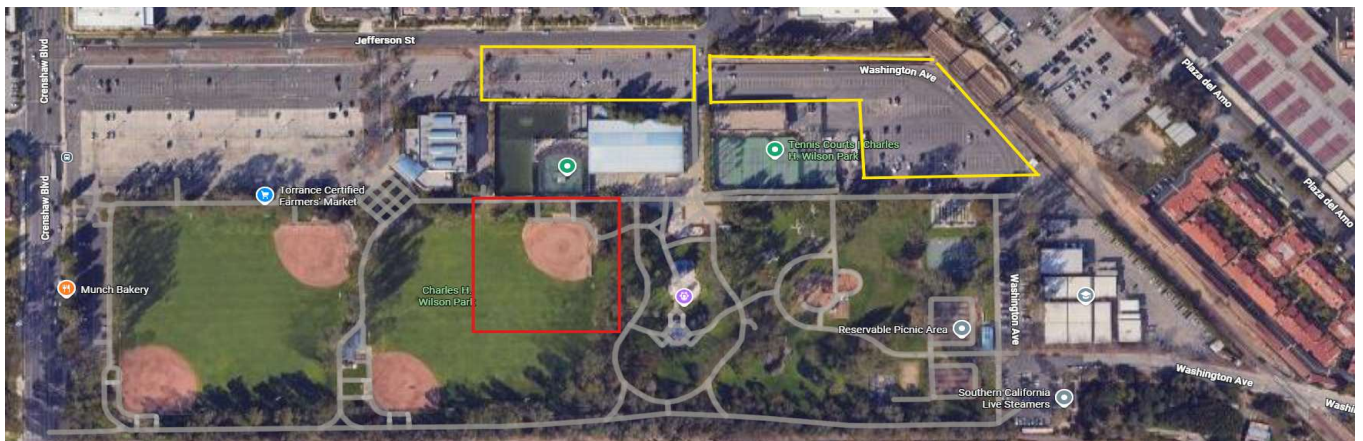

- SBCAL 2026 Softball Schedule (Rev 2)

Time	Visitor	Score	Home
Aug 1		Wilson #4	
10:00 AM	Nova East		Good Community Church
11:20 AM	Nova East		St Cross Episcopal
12:40 PM	Coast Christian 2		St Cross Episcopal
2:00 PM	Coast Christian 1		Lawndale Wesleyan
3:20 PM	Trinity Lutheran		Lawndale Wesleyan
4:40 PM	Trinity Lutheran		Bayview Baptist
6:00 PM	Gethsemane 1		Bayview Baptist
7:20 PM	Gethsemane 2		Nova West
Aug 8		McMaster	
11:20 AM	Gethsemane 2		St Cross Episcopal
12:40 PM	Good Community Church		Coast Christian 2
2:00 PM	Bayview Baptist		Gethsemane 1
3:20 PM	Trinity Lutheran		Coast Christian 1
4:40 PM	Nova North		Trinity Lutheran
6:00 PM	Lawndale Wesleyan		Nova North
Aug 15		Wilson #4	
11:20 AM	St Cross Episcopal		Nova East
12:40 PM	St Cross Episcopal		Coast Christian 2
2:00 PM	Nova West		Gethsemane 2
3:20 PM	Nova West		Good Community Church
4:40 PM	Coast Christian 1		Trinity Lutheran
6:00 PM	Trinity Lutheran		Nova North
7:20 PM	Nova North		Bayview Baptist
Aug 22		Wilson #4	
C Division Playoffs			
10:40 AM	Game 1: C Division: 4th Seed		C Division: 1st Seed
12:00 PM	Game 2: C Division: 3rd Seed		C Division: 2nd Seed
C League Championship			
1:20 PM	C League Finals: Game 2 Winner		Game 1 Winner
B Division Playoffs			
2:40 PM	Game 3: B Division - 4th Seed		B Division - 1st Seed
4:00 PM	Game 4: B Division - 3rd Seed		B Division - 2nd Seed
Welch Cup (B League Championship)			
5:20 PM	Game 4 Winner		Game 3 Winner

Wilson Park Field #4 (Red), Recommended Parking (Yellow)