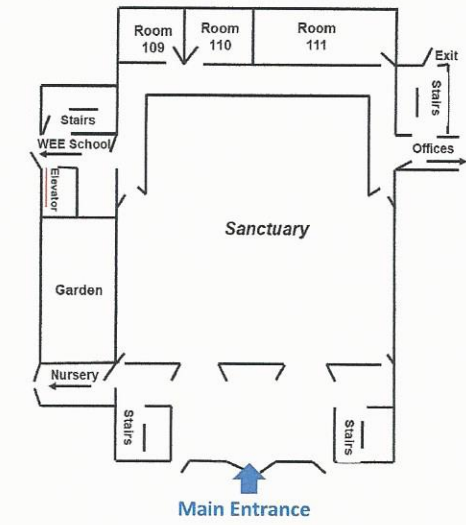

FIRST BAPTIST CHURCH FLOOR PLAN

Family Life Center

Nursery: Room 103

Toddler/Pre-School: Room 104

WEE School: Rooms 101, 102, 105, 106, 107, 108

Main Entrance through sliding glass doors

1 floor down – Mezzanine Level

2 floors down – Gym Level

Sunday Morning at
First Baptist Church
Hopewell

Welcome!

Contemporary Praise Service:

The Gathering at 8:45

in the Fellowship Hall

Traditional Service at 11:00

in the Sanctuary

Sunday School for all ages:

Various locations

401 N. 2nd Avenue
Hopewell, VA 23860
804.458.2752
www.fbchopewell.org

Sunday Morning

Programs and Locations

Newborn/Toddler Care 8:30 am – 12 pm
In WEE School Wing Rooms 103/104

Sunday School: 9:45 am – 10:45 am

- Kindergarten – 5th Grade on 2nd Floor
Education Wing

- Youth 6th – 12th Grade on 2nd Floor
Education Wing
 - 6th – 8th Grade Room 210
 - 9th – 12th Grade Room 214
 - Youth Group Room 215