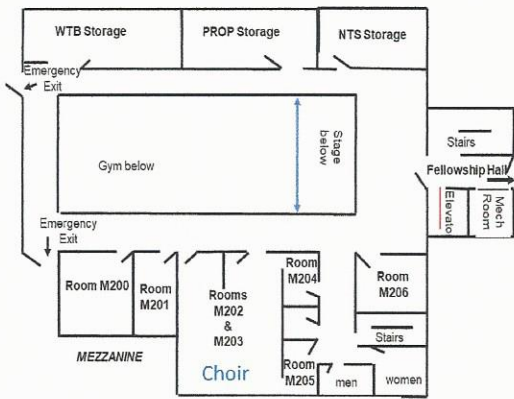

FIRST BAPTIST CHURCH FLOOR PLAN

Family Life Center

Nursery: Room 103

Toddler/Pre-School: Room 104

WEE School: Rooms 101, 102, 105, 106, 107, 108

Main Entrance through sliding glass doors

1 floor down – Mezzanine Level