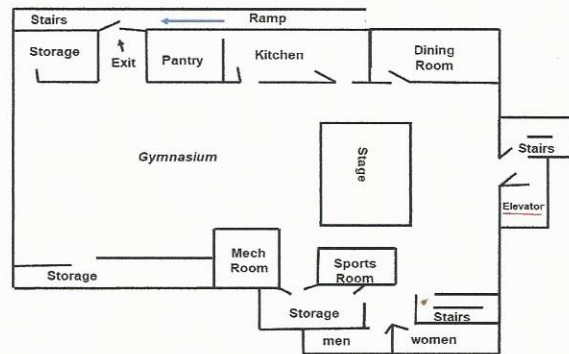

FIRST BAPTIST CHURCH FLOOR PLAN

Family Life Center

Nursery: Room 103

Toddler/Pre-School: Room 104

WEE School: Rooms 101, 102, 105, 106, 107, 108

Main Entrance through sliding glass doors

1 floor down – Mezzanine Level

2 floors down – Gym Level

Sunday Morning at
First Baptist Church
Hopewell

Welcome!

Contemporary Praise Service:

The Gathering at 8:45

in the Fellowship Hall

Traditional Service at 11:00

in the Sanctuary