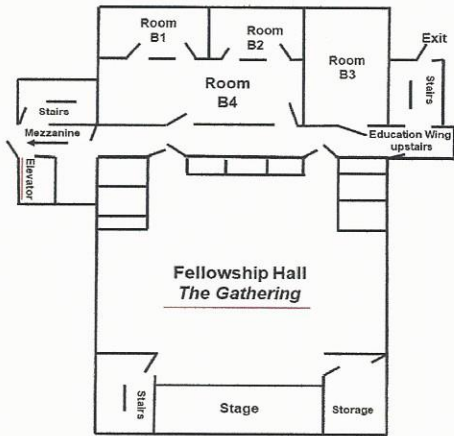

FIRST BAPTIST CHURCH FLOOR PLAN

Family Life Center

Nursery: Room 103

Toddler/Pre-School: Room 104

WEE School: Rooms 101, 102, 105, 106, 107, 108

Main Entrance through sliding glass doors

1 floor down – Mezzanine Level

2 floors down – Gym Level

Sunday Morning at
First Baptist Church
Hopewell

Welcome!

Contemporary Praise Service:

The Gathering at 8:45

in the Fellowship Hall

Traditional Service at 11:00

in the Sanctuary

Sunday School: 9:45 am – 10:45 am

- Kindergarten – 5th Grade on 2nd Floor
Education Wing

- Youth 6th – 12th Grade on 2nd Floor
Education Wing
 - 6th – 8th Grade Room 210
 - 9th – 12th Grade Room 214
 - Youth Group Room 215

- Adult Classes:
 - Behind Sanctuary
 - Room 109
 - Room 111
 - Education Wing
 - Room 112
 - Room 113
 - Room 115
 - Room 117
 - Room 212

- WEE School Wing
 - Room 100

Family Life Center

- WEE School Wing 1st Floor
- Mezzanine Choir Practice Rooms &
Major Event Storage Rooms
- Gymnasium/Kitchen/Dining Room