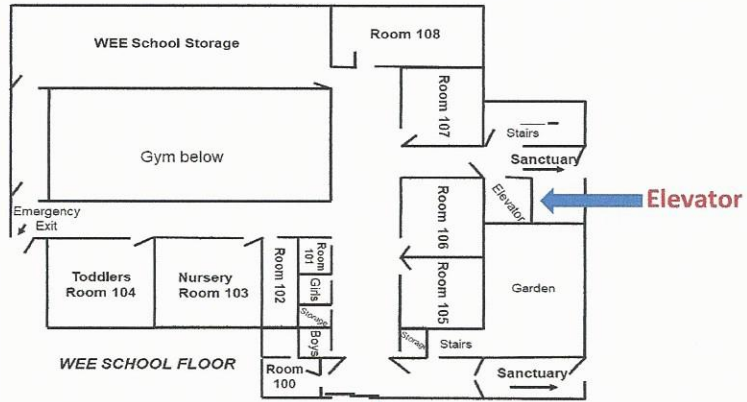

FIRST BAPTIST CHURCH FLOOR PLAN

Family Life Center

Nursery: Room 103

Toddler/Pre-School: Room 104

WEE School: Rooms 101, 102, 105, 106, 107, 108

Main Entrance through sliding glass doors

1 floor down – Mezzanine Level

2 floors down – Gym Level

Sunday Morning at
First Baptist Church
Hopewell

Welcome!

Contemporary Praise Service:

The Gathering at 8:45

in the Fellowship Hall

Traditional Service at 11:00

in the Sanctuary

Sunday School for all ages:

Various locations

401 N. 2nd Avenue
Hopewell, VA 23860
804.458.2752
www.fbchopewell.org

Sunday Morning

Programs and Locations

Newborn/Toddler Care 8:30 am – 12 pm
In WEE School Wing Rooms 103/104

Sunday School: 9:45 am – 10:45 am

- Kindergarten – 5th Grade on 2nd Floor
Education Wing

- Youth 6th – 12th Grade on 2nd Floor
Education Wing
 - 6th – 8th Grade Room 210
 - 9th – 12th Grade Room 214
 - Youth Group Room 215