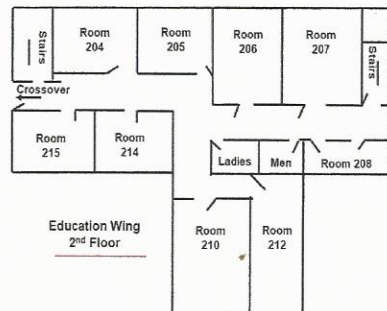

FIRST BAPTIST CHURCH FLOOR PLAN

Family Life Center

Nursery: Room 103

Toddler/Pre-School: Room 104

WEE School: Rooms 101, 102, 105, 106, 107, 108

Main Entrance through sliding glass doors

1 floor down – Mezzanine Level

Sunday School: 9:45 am – 10:45 am

- Kindergarten – 5th Grade on 2nd Floor
Education Wing

- Youth 6th – 12th Grade on 2nd Floor
Education Wing
 - 6th – 8th Grade Room 210
 - 9th – 12th Grade Room 214
 - Youth Group Room 215