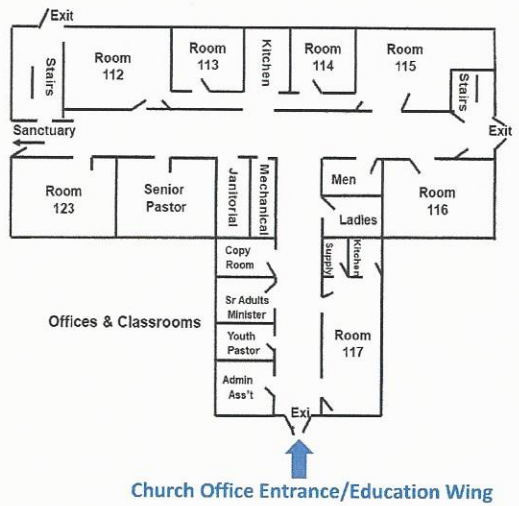

FIRST BAPTIST CHURCH FLOOR PLAN

Family Life Center

Nursery: Room 103

Toddler/Pre-School: Room 104

WEE School: Rooms 101, 102, 105, 106, 107, 108

Main Entrance through sliding glass doors

1 floor down – Mezzanine Level

2 floors down – Gym Level

Sunday Morning at
First Baptist Church
Hopewell

Welcome!

Contemporary Praise Service:

The Gathering at 8:45

in the Fellowship Hall

Traditional Service at 11:00

in the Sanctuary