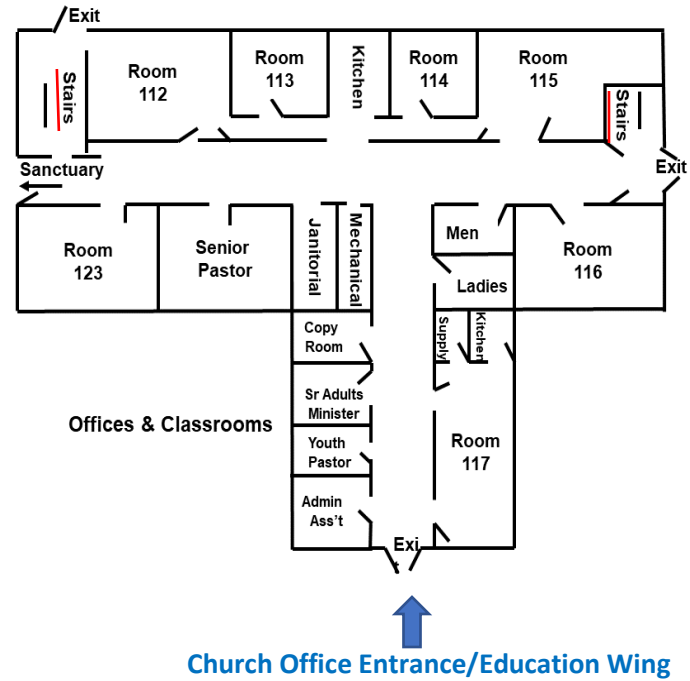

FIRST BAPTIST CHURCH FLOOR PLAN

Family Life Center

Nursery: Room 103

Toddler/Pre-School: Room 104

WEE School: Rooms 101, 102, 105, 106, 107, 108

Main Entrance through sliding glass doors

1 floor down – Mezzanine Level

2 floors down – Gym Level

Sunday Morning

Programs and Locations

**Newborn/Toddler Care 8:30 am – 12 pm
In WEE School Wing Rooms 103/104**

Sunday School: 9:45 am – 10:45 am

- **Kindergarten – 5th Grade on 2nd Floor
Education Wing**
- **Youth 6th – 12th Grade on 2nd Floor
Education Wing Rooms 210 & 215**

- **Adult Classes:**
 - **Behind Sanctuary**
 - Room 109
 - Room 111
 - **Education Wing**
 - Room 112
 - Room 113
 - Room 115
 - Room 117
 - Room 212
 - Room 214
 - **WEE School Wing**
 - Room 100

Family Life Center

- **WEE School Wing 1st Floor**
- **Mezzanine Choir Practice Rooms &
Major Event Storage Rooms**
- **Gymnasium/Kitchen/Dining Room**