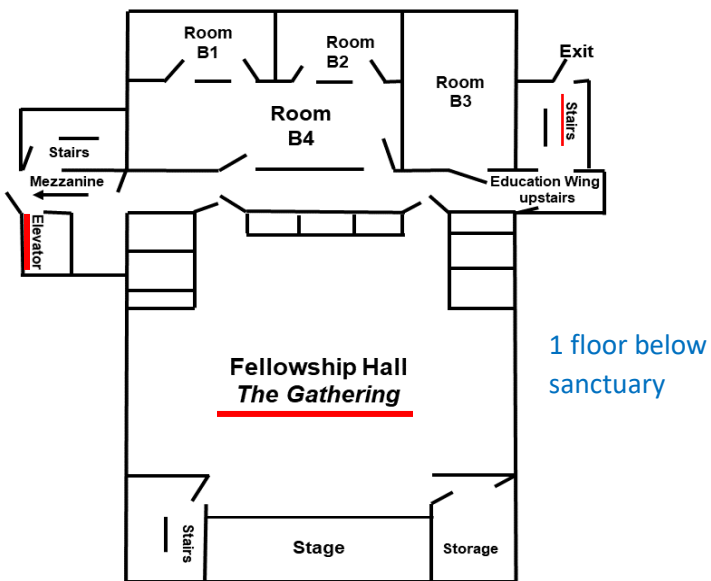

FIRST BAPTIST CHURCH FLOOR PLAN

Family Life Center

Nursery: Room 103

Toddler/Pre-School: Room 104

WEE School: Rooms 101, 102, 105, 106, 107, 108

Main Entrance through sliding glass doors

1 floor down – Mezzanine Level

2 floors down – Gym Level

Sunday Morning

Programs and Locations

**Newborn/Toddler Care 8:30 am – 12 pm
In WEE School Wing Rooms 103/104**

Sunday School: 9:45 am – 10:45 am

- **Kindergarten – 5th Grade on 2nd Floor
Education Wing**
- **Youth 6th – 12th Grade on 2nd Floor
Education Wing Rooms 210 & 215**

- **Adult Classes:**
 - **Behind Sanctuary**
 - Room 109
 - Room 111
 - **Education Wing**
 - Room 112
 - Room 113
 - Room 115
 - Room 117
 - Room 212
 - Room 214
 - **WEE School Wing**
 - Room 100

Family Life Center

- **WEE School Wing 1st Floor**
- **Mezzanine Choir Practice Rooms &
Major Event Storage Rooms**
- **Gymnasium/Kitchen/Dining Room**