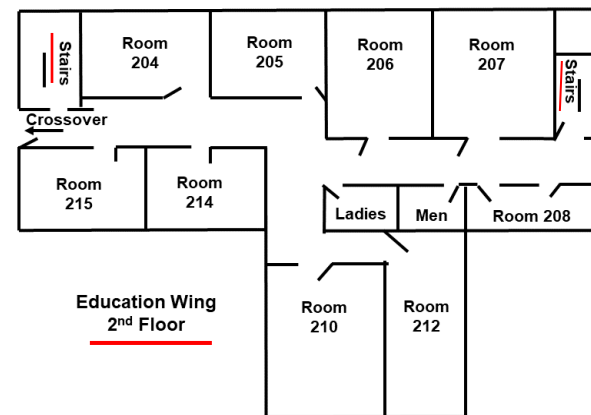

FIRST BAPTIST CHURCH FLOOR PLAN

Family Life Center

Nursery: Room 103

Toddler/Pre-School: Room 104

WEE School: Rooms 101, 102, 105, 106, 107, 108

Main Entrance through sliding glass doors

1 floor down – Mezzanine Level

2 floors down – Gym Level

Sunday Morning

Programs and Locations

**Newborn/Toddler Care 8:30 am – 12 pm
In WEE School Wing Rooms 103/104**

Sunday School: 9:45 am – 10:45 am

- **Kindergarten – 5th Grade on 2nd Floor
Education Wing**
- **Youth 6th – 12th Grade on 2nd Floor
Education Wing Rooms 210 & 215**

- **Adult Classes:**
 - **Behind Sanctuary**
 - Room 109
 - Room 111
 - **Education Wing**
 - Room 112
 - Room 113
 - Room 115
 - Room 117
 - Room 212
 - Room 214
 - **WEE School Wing**
 - Room 100

Family Life Center

- **WEE School Wing 1st Floor**
- **Mezzanine Choir Practice Rooms &
Major Event Storage Rooms**
- **Gymnasium/Kitchen/Dining Room**