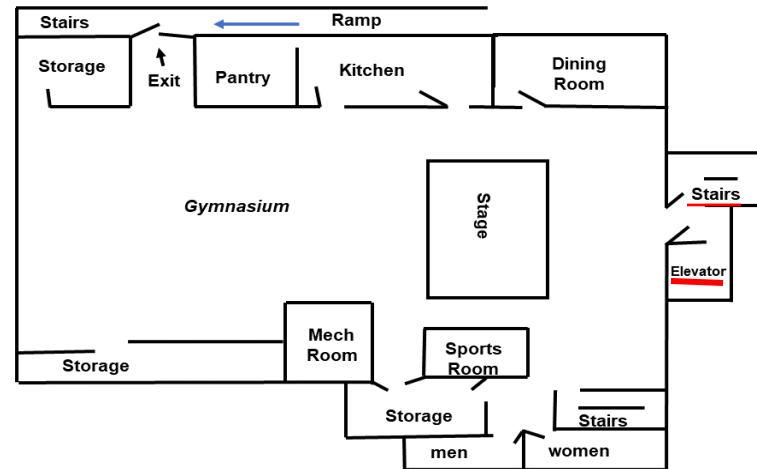

FIRST BAPTIST CHURCH FLOOR PLAN

Family Life Center

Nursery: Room 103

Toddler/Pre-School: Room 104

WEE School: Rooms 101, 102, 105, 106, 107, 108

Main Entrance through sliding glass doors

1 floor down – Mezzanine Level

2 floors down – Gym Level

Sunday Morning

Programs and Locations

**Newborn/Toddler Care 8:30 am – 12 pm
In WEE School Wing Rooms 103/104**

Sunday School: 9:45 am – 10:45 am

- **Kindergarten – 5th Grade on 2nd Floor
Education Wing**
- **Youth 6th – 12th Grade on 2nd Floor
Education Wing Rooms 210 & 215**

- **Adult Classes:**
 - **Behind Sanctuary**
 - Room 109
 - Room 111
 - **Education Wing**
 - Room 112
 - Room 113
 - Room 115
 - Room 117
 - Room 212
 - Room 214
 - **WEE School Wing**
 - Room 100

Family Life Center

- **WEE School Wing 1st Floor**
- **Mezzanine Choir Practice Rooms &
Major Event Storage Rooms**
- **Gymnasium/Kitchen/Dining Room**