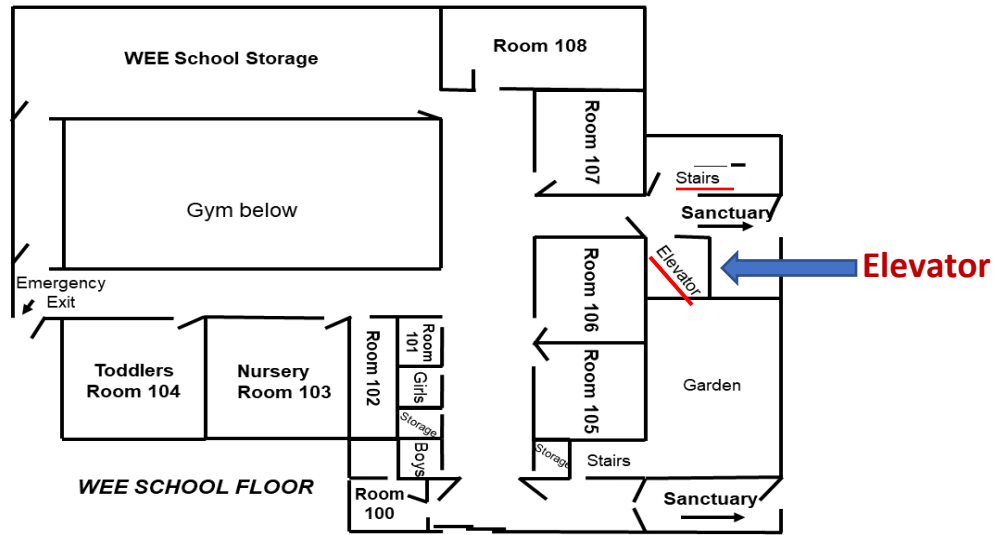

FIRST BAPTIST CHURCH FLOOR PLAN

Family Life Center

Nursery: Room 103

Toddler/Pre-School: Room 104

WEE School: Rooms 101, 102, 105, 106, 107, 108

Main Entrance through sliding glass doors

1 floor down – Mezzanine Level

2 floors down – Gym Level

Sunday Morning

Programs and Locations

**Newborn/Toddler Care 8:30 am – 12 pm
In WEE School Wing Rooms 103/104**

Sunday School: 9:45 am – 10:45 am

- **Kindergarten – 5th Grade on 2nd Floor
Education Wing**
- **Youth 6th – 12th Grade on 2nd Floor
Education Wing Rooms 210 & 215**

- **Adult Classes:**
 - **Behind Sanctuary**
 - Room 109
 - Room 111
 - **Education Wing**
 - Room 112
 - Room 113
 - Room 115
 - Room 117
 - Room 212
 - Room 214
 - **WEE School Wing**
 - Room 100

Family Life Center

- **WEE School Wing 1st Floor**
- **Mezzanine Choir Practice Rooms &
Major Event Storage Rooms**
- **Gymnasium/Kitchen/Dining Room**