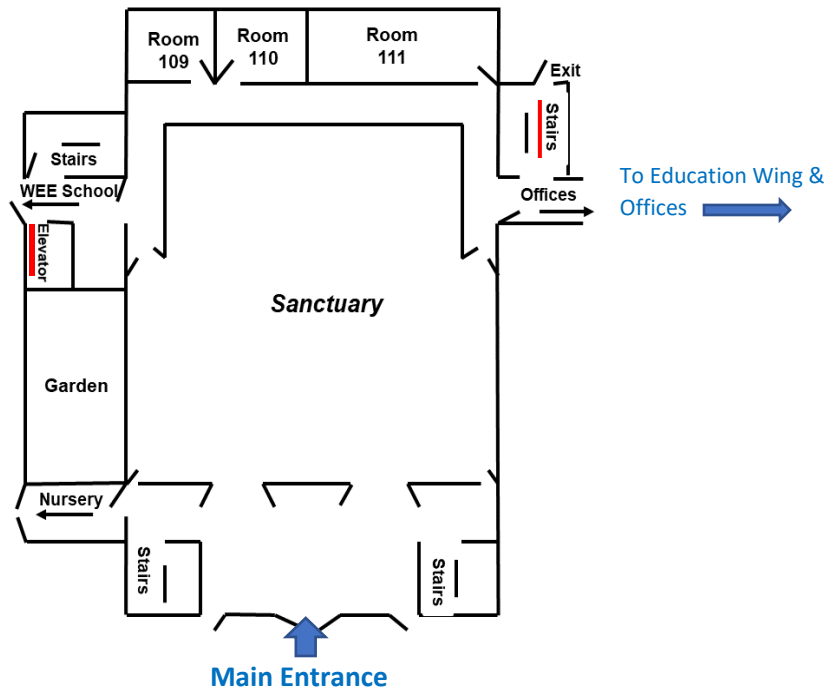

FIRST BAPTIST CHURCH FLOOR PLAN

Family Life Center

Nursery: Room 103

Toddler/Pre-School: Room 104

WEE School: Rooms 101, 102, 105, 106, 107, 108

Main Entrance through sliding glass doors

1 floor down – Mezzanine Level

2 floors down – Gym Level

Sunday Morning

Programs and Locations

**Newborn/Toddler Care 8:30 am – 12 pm
In WEE School Wing Rooms 103/104**

Sunday School: 9:45 am – 10:45 am

- **Kindergarten – 5th Grade on 2nd Floor
Education Wing**
- **Youth 6th – 12th Grade on 2nd Floor
Education Wing Rooms 210 & 215**

- **Adult Classes:**
 - **Behind Sanctuary**
 - Room 109
 - Room 111
 - **Education Wing**
 - Room 112
 - Room 113
 - Room 115
 - Room 117
 - Room 212
 - Room 214
 - **WEE School Wing**
 - Room 100

Family Life Center

- **WEE School Wing 1st Floor**
- **Mezzanine Choir Practice Rooms &
Major Event Storage Rooms**
- **Gymnasium/Kitchen/Dining Room**