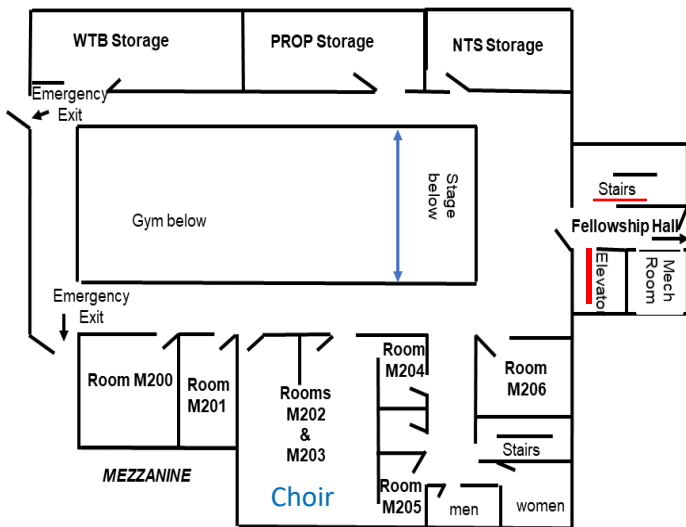

FIRST BAPTIST CHURCH FLOOR PLAN

Family Life Center

Nursery: Room 103

Toddler/Pre-School: Room 104

WEE School: Rooms 101, 102, 105, 106, 107, 108

Main Entrance through sliding glass doors

1 floor down – Mezzanine Level

2 floors down – Gym Level

Sunday Morning

Programs and Locations

**Newborn/Toddler Care 8:30 am – 12 pm
In WEE School Wing Rooms 103/104**

Sunday School: 9:45 am – 10:45 am

- **Kindergarten – 5th Grade on 2nd Floor
Education Wing**
- **Youth 6th – 12th Grade on 2nd Floor
Education Wing Rooms 210 & 215**

- **WEE School Wing 1st Floor**
- **Mezzanine Choir Practice Rooms &
Major Event Storage Rooms**
- **Gymnasium/Kitchen/Dining Room**