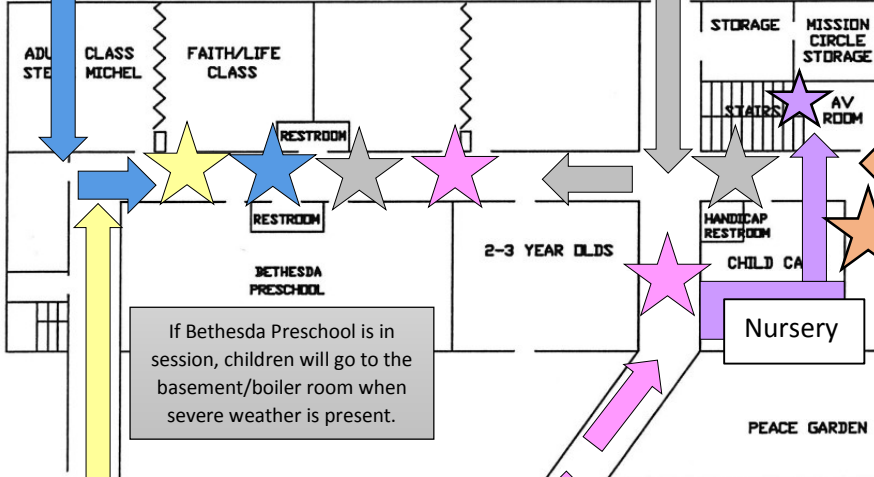

EDUCATIONAL WING - UPSTAIRS

EDUCATIONAL WING - FIRST FLOOR

FELLOWSHIP HALL

West

East

BETHESDA MENNONITE CHURCH
930 16th STREET
HENDERSON, NE 68371 (402) 723-4562

South