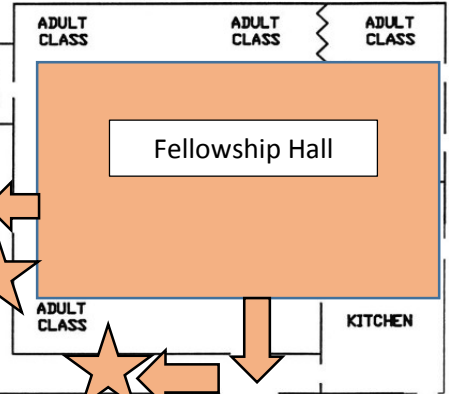

EDUCATIONAL WING - UPSTAIRS

EDUCATIONAL WING - FIRST FLOOR

FELLOWSHIP HALL

West

East

BETHESDA MENNONITE CHURCH
930 16th STREET
HENDERSON, NE 68371 (402) 723-4562

South