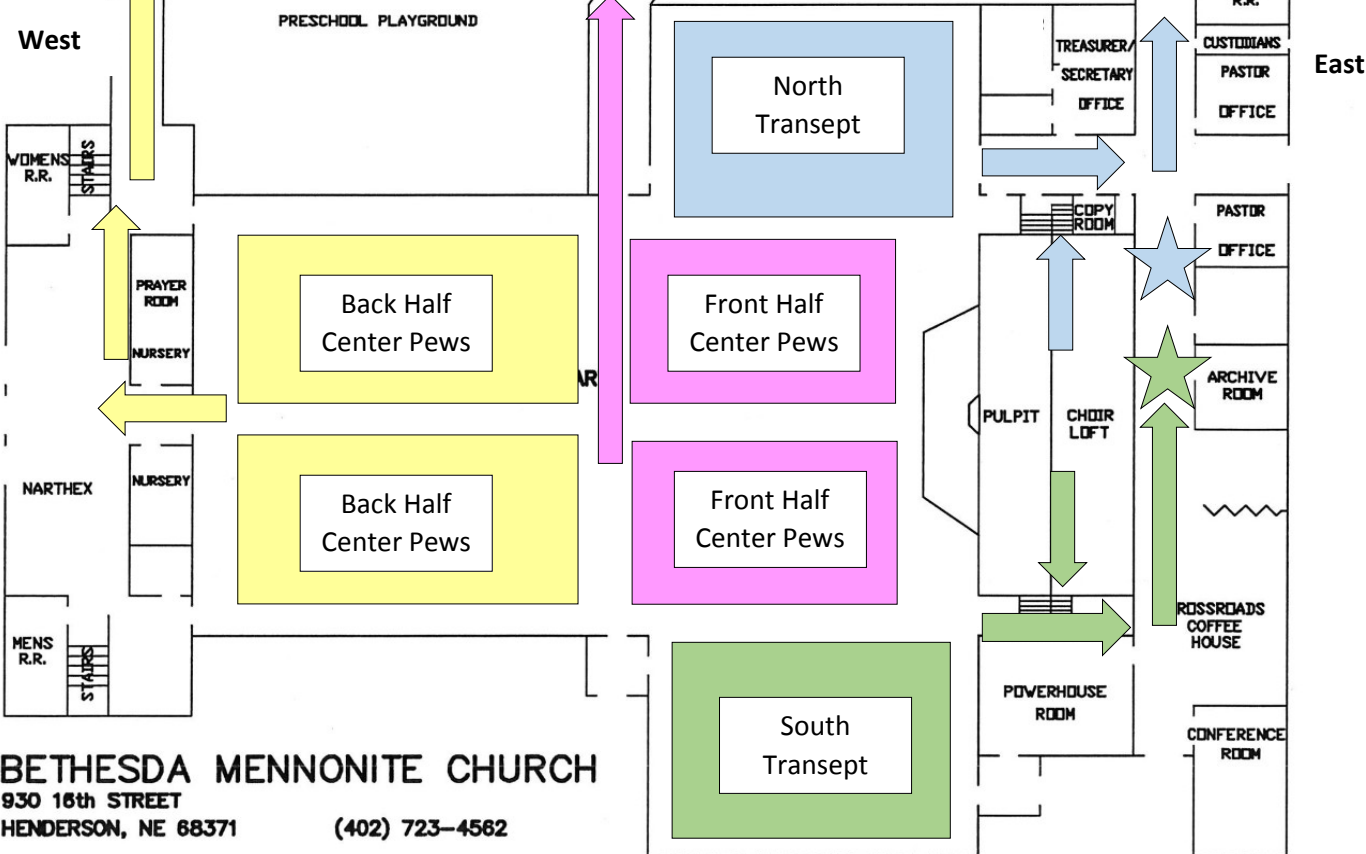

EDUCATIONAL WING - UPSTAIRS

EDUCATIONAL WING - FIRST FLOOR

FELLOWSHIP HALL

West

East

BETHESDA MENNONITE CHURCH
930 16th STREET
HENDERSON, NE 68371 (402) 723-4562

South