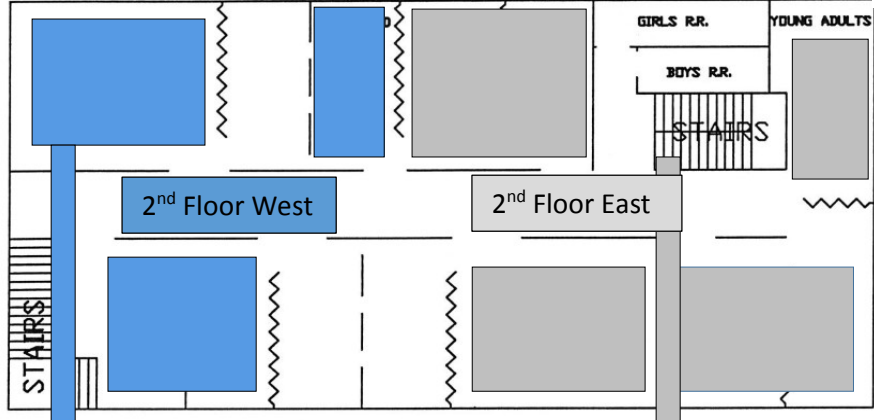

EDUCATIONAL WING - UPSTAIRS

EDUCATIONAL WING - FIRST FLOOR

FELLOWSHIP HALL

West

East

BETHESDA MENNONITE CHURCH
930 16th STREET
HENDERSON, NE 68371 (402) 723-4562

South