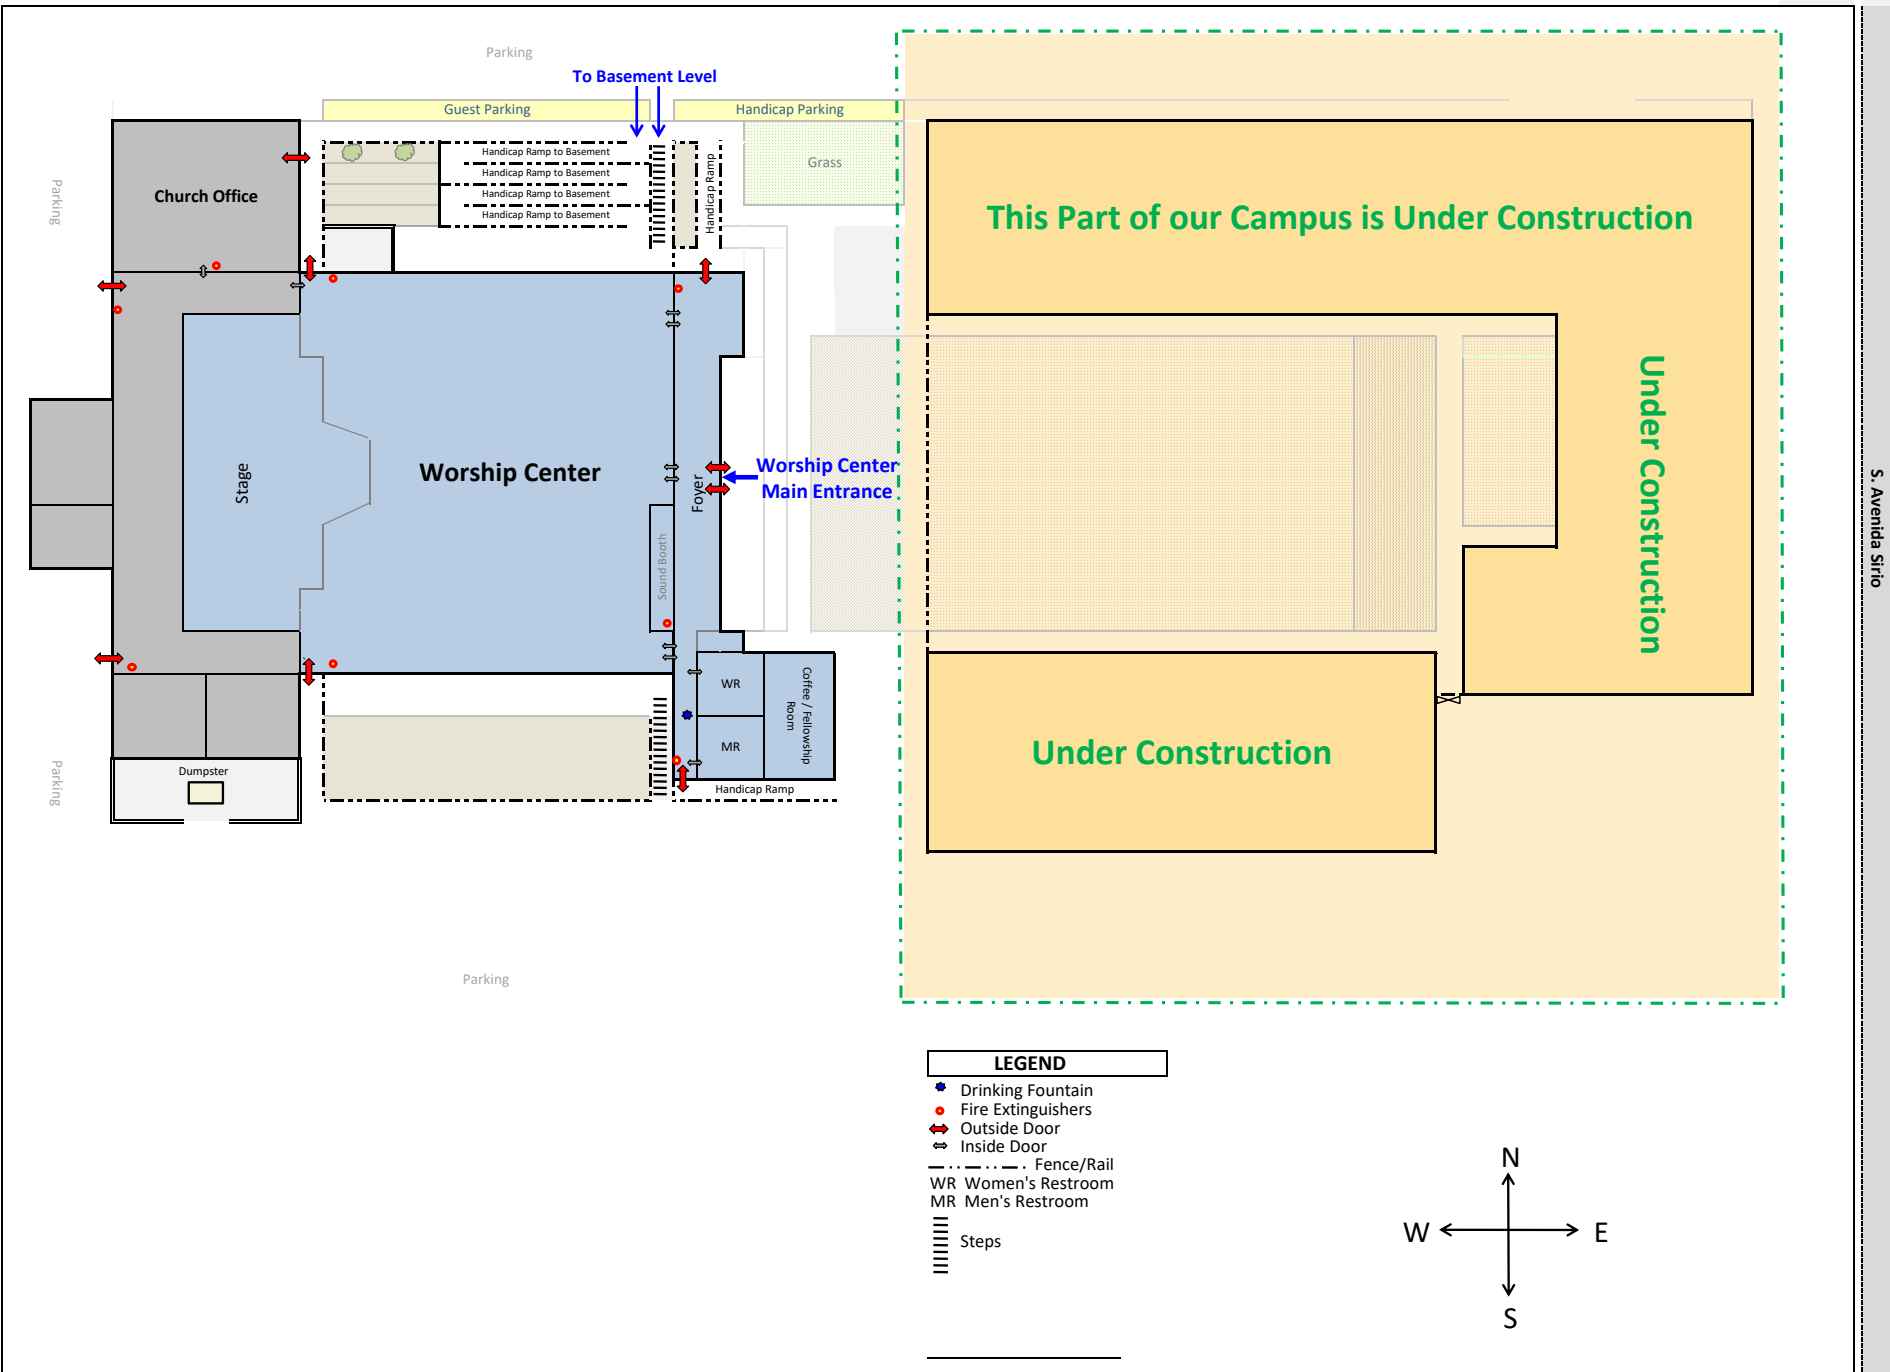

Twenty Second Street Baptist Church

← 22nd Street

22nd Street →

This Part of our Campus is Under Construction

Under Construction

Under Construction

S. Avenida Sirio

LEGEND

- Drinking Fountain
- Fire Extinguishers
- ↔ Outside Door
- ↔ Inside Door
- Fence/Rail
- WR Women's Restroom
- MR Men's Restroom
- ||| Steps