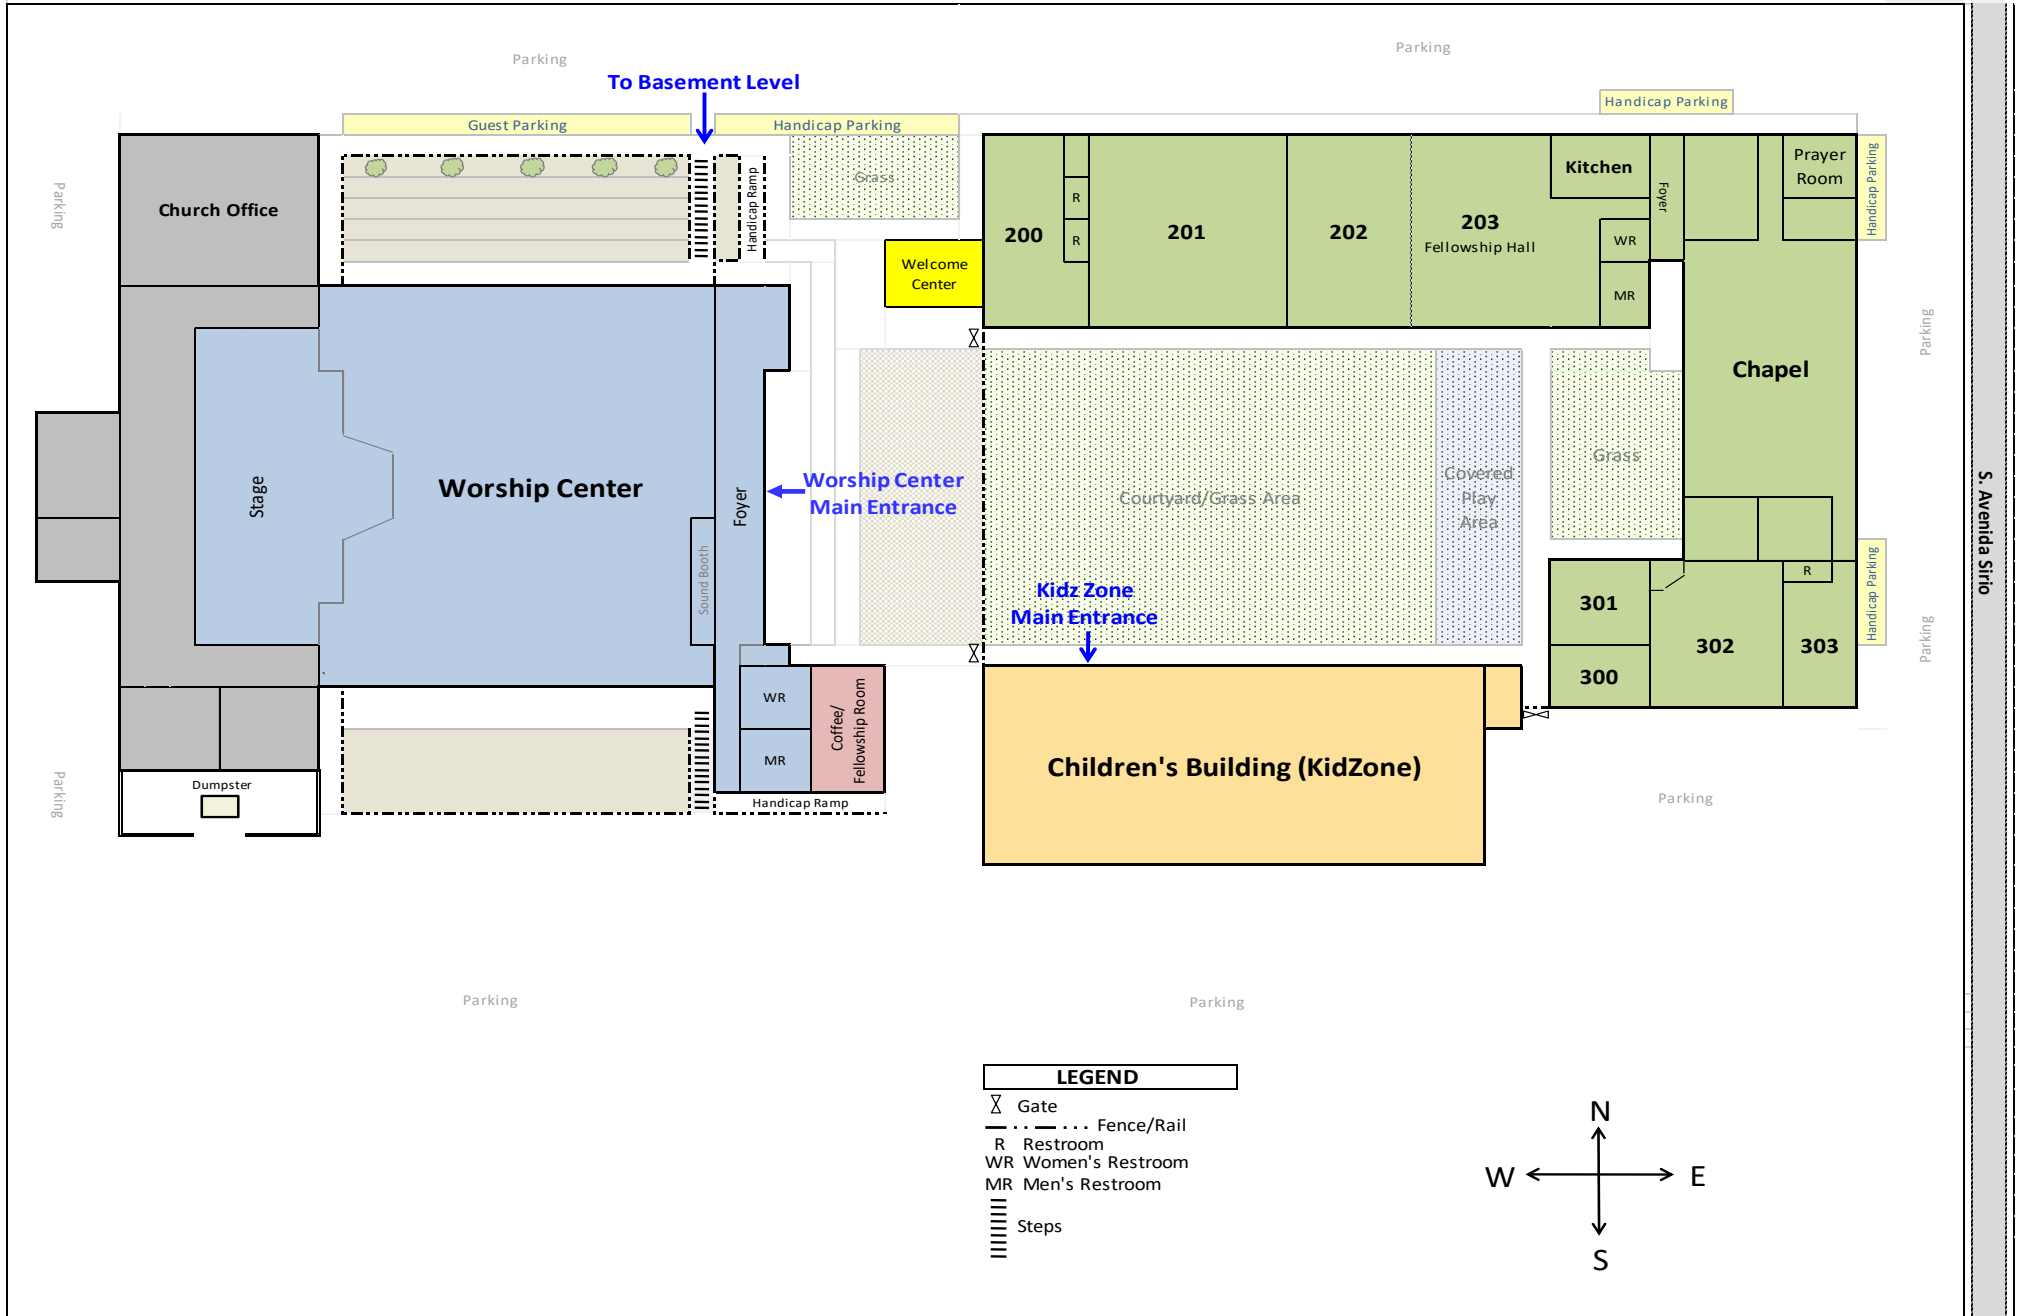

Twenty Second Street Baptist Church

← 22nd Street

22nd Street →

S. Avenida Sirio

LEGEND

- ⌘ Gate
- · · · · Fence/Rail
- R Restroom
- WR Women's Restroom
- MR Men's Restroom
- ||||| Steps