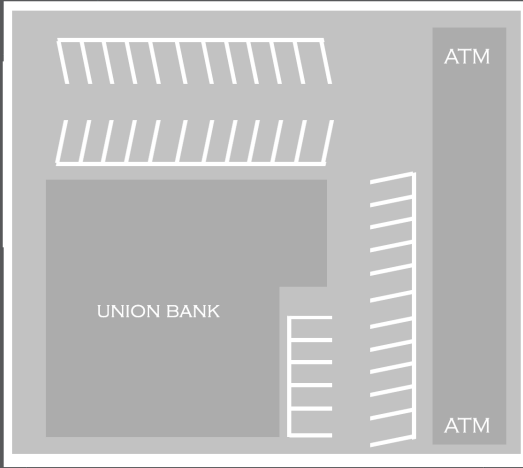

PARKING GUIDE

W TROTTER AVE

NORTH CHURCH STREET

-  HANDICAP
-  SENIOR ADULTS
-  GUEST

NORTH CHURCH STREET

TOWN SQUARE

NORTH MAIN STREET

NORTH MAIN STREET