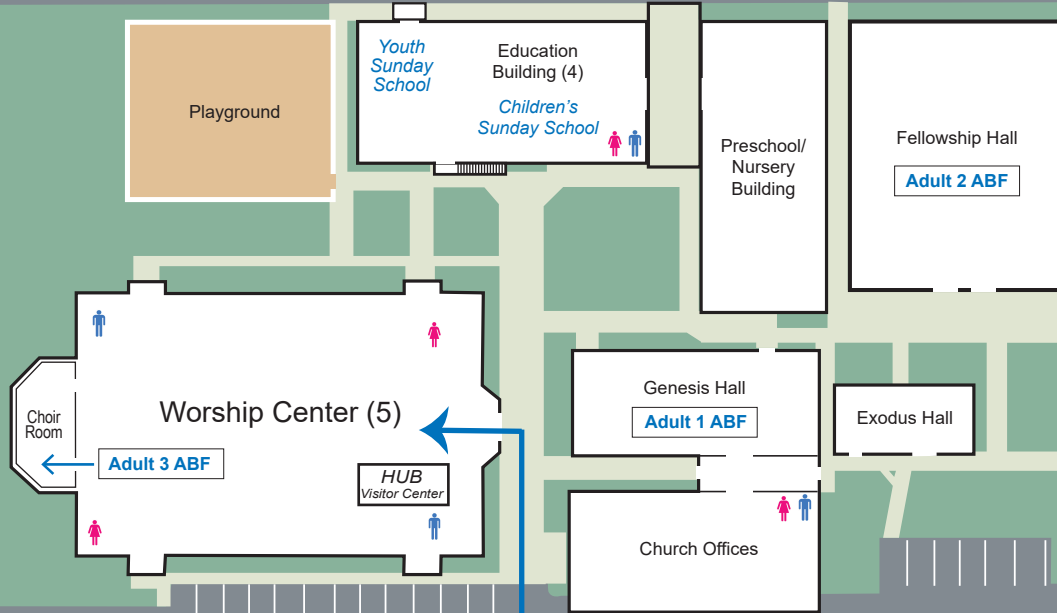

Welcome to Rocky Bayou Baptist Church

North Entrance

Hyw. 285

Main Entrance

PARK HERE

Our Adult Bible Fellowships are based generally on stage of life*

Adult 1- Singles/Young Married/Married with Children (20-40's)

Adult 2- Singles/Parents of Teens & College Students (30's-50's)

Adult 3- Single Adults/Empty Nesters (50's +)

* Students (grade 7-12) are welcome to attend an ABF with their parents or they can attend the Youth Sunday School class.