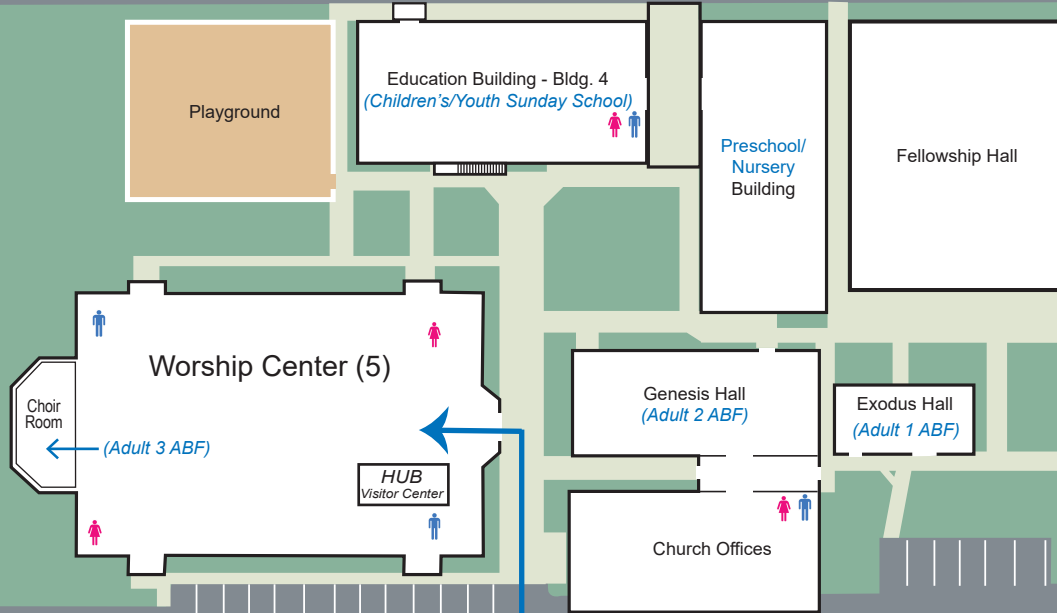

Welcome to Rocky Bayou Baptist Church

North Entrance

Hyw. 285

Main Entrance

PARK HERE

Our Adult Bible Fellowships are based generally on stage of life*

- Adult 1-** Singles/Young Married/Married with Children (20-40's)
- Adult 2-** Singles/Parents of Teens & College Students (30's-50's)
- Adult 3-** Single Adults/Empty Nesters (50's +)

* Students (grade 7-12) are welcome to attend an ABF with their parents or they can attend the Youth Sunday School class.