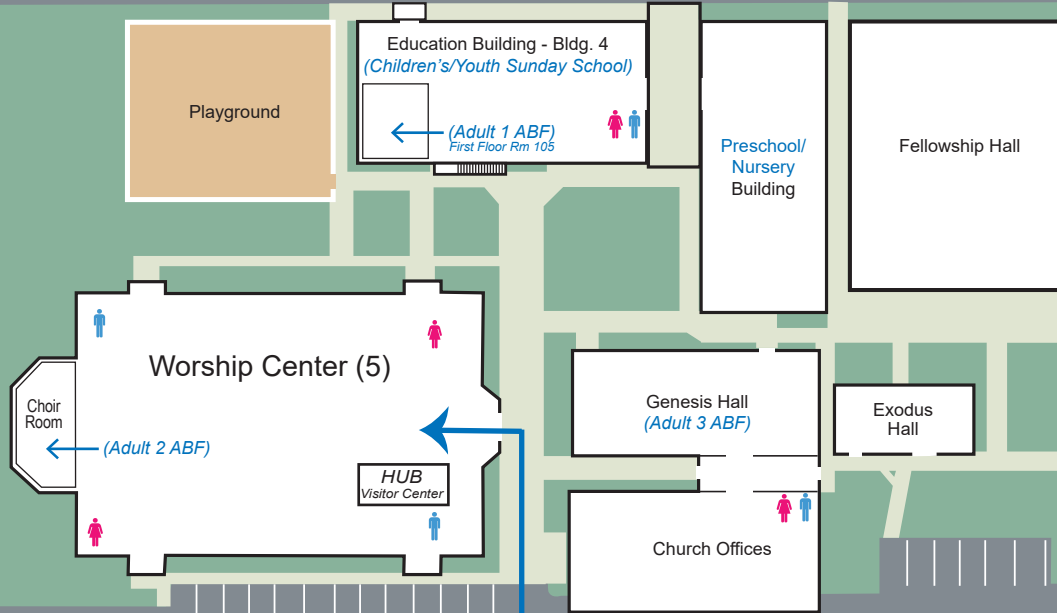

# Welcome to Rocky Bayou Baptist Church

North Entrance

Hyw. 285

Main Entrance

**PARK HERE**

**Our Adult Bible Fellowships are based generally on stage of life\***

**Adult 1-** Singles/Young Married/Married with Children (20-40's)

**Adult 2-** Singles/Parents of Teens & College Students (30's-50's)

**Adult 3-** Single Adults/Empty Nesters (50's +)

\* Students (grade 7-12) are welcome to attend an ABF with their parents or they can attend the Youth Sunday School class.