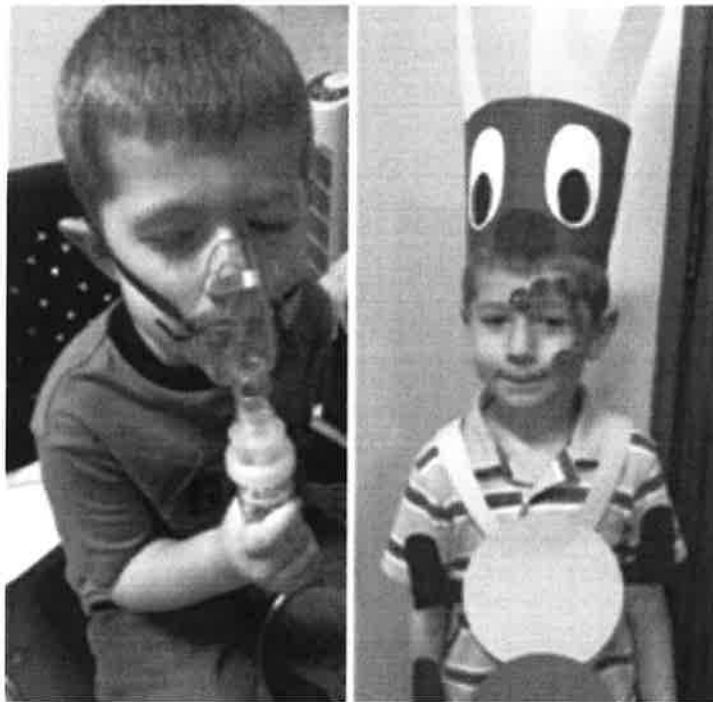

### **FIRST SERVICE**

Merry Christmas to ALL!!! This is one of the greatest seasons of the entire year because of the joy of celebrating the birth of our Savior. The reason He came to earth was to bring salvation and this is the reason we have come to Guatemala: to share this GOOD NEWS and to make disciples of HIM! With this season and spirit of the season upon us, we held our first service of “Via de Esperanza Iglesia Bautista” in La Comunidad. Praise God for those that He brought out! For a month before our first service, we were holding

## **HEALTH**

Health has been a constant issue this last month for our family. Jonathan, Joanna, and Kamden have all struggled with pneumonia. We are thankful for the many that reached

out through Facebook to let us know they were praying for us, and especially for Kamden. His doctor told us she couldn't believe how fast his lungs recovered. We told her that we had many people praying and God has worked a miracle! She said she could tell because there was no other way it could happen. THANK YOU, GOD!! Please continue to pray for good health as we continue to serve the Lord in Guatemala.