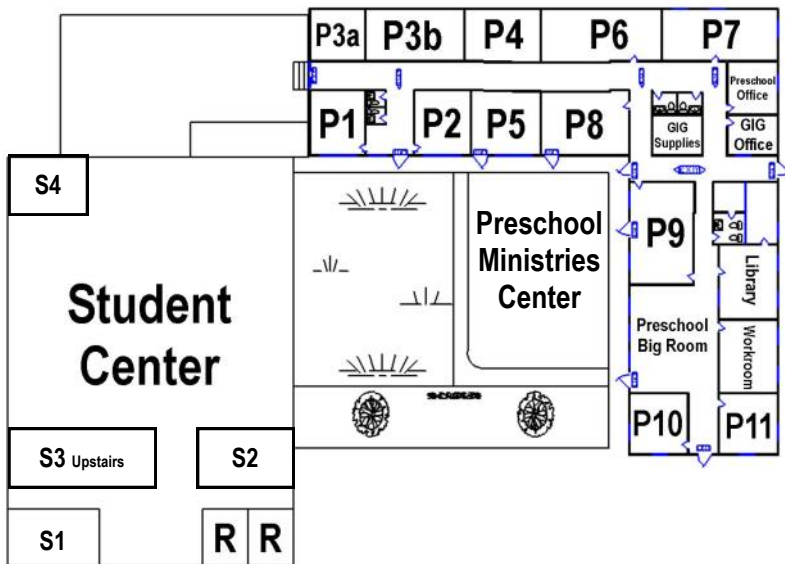

1901 Ovoca Road  
Tullahoma, TN 37388  
(931)455-9839

**LIFE Groups for All Ages  
at 9:45 a.m. Sundays**

**Ovoca Road**