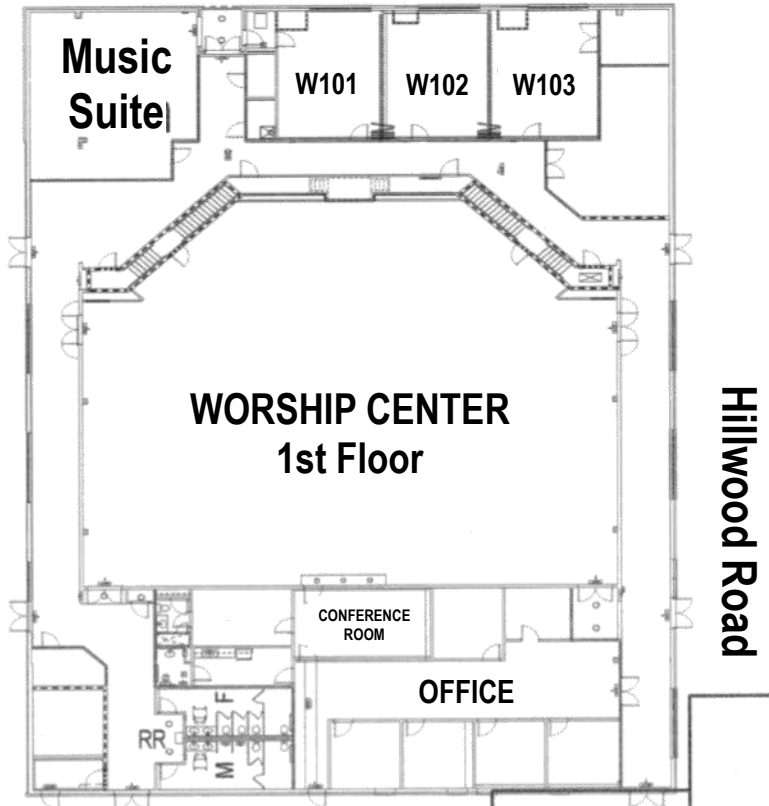

1901 Ovoca Road  
Tullahoma, TN 37388  
(931)455-9839

**LIFE Groups for All Ages  
at 9:45 a.m. Sundays**

**Ovoca Road**