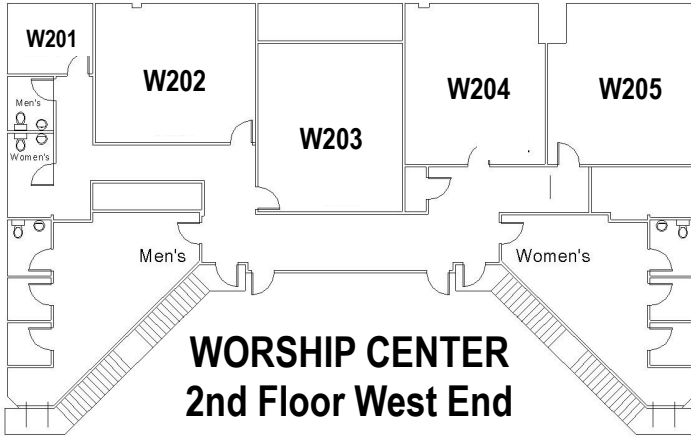

**1901 Ovoca Road
Tullahoma, TN 37388
(931)455-9839**

**LIFE Groups for All Ages
at 9:45 a.m. Sundays**

**Music
Suite**

W101 W102 W103

**WORSHIP CENTER
1st Floor**

CONFERENCE
ROOM

OFFICE

Hillwood Road