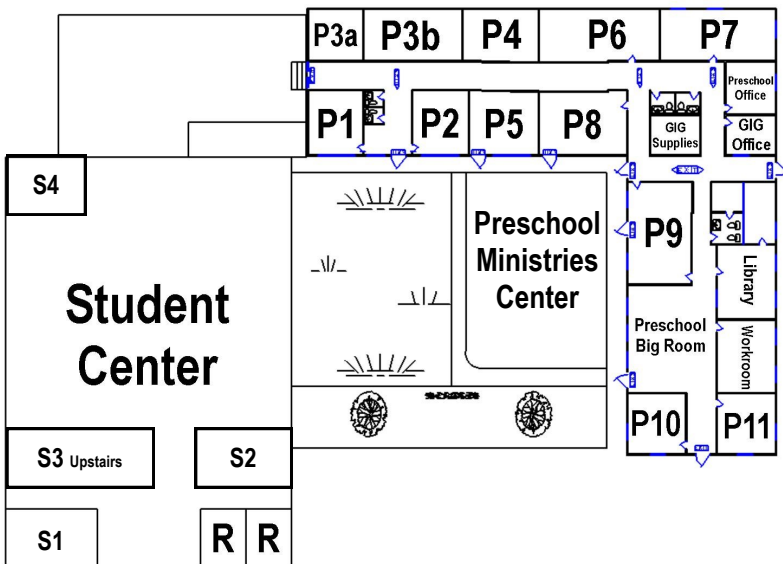

Ovoca Road

LIFE Groups for All Ages

Preschool

Babies & Young Toddlers	P3b-P4	Jeanette Thrower, Tosha Frost & Renea Rice
2 Year Olds (2 by 8-15-2015)	P1	Cortney Hardin & Lensey Stubbs
3 Year Olds (3 by 8-15-2015)	P5	Patricia Rotach & Yvonne Davenport
Pre Kindergarten	P6	Bob & Kathy Michaels and Kathy Youse
Kindergarten (Attending Kindergarten 8-2015)	P8	Stephanie Lawson & Kelly Sanders